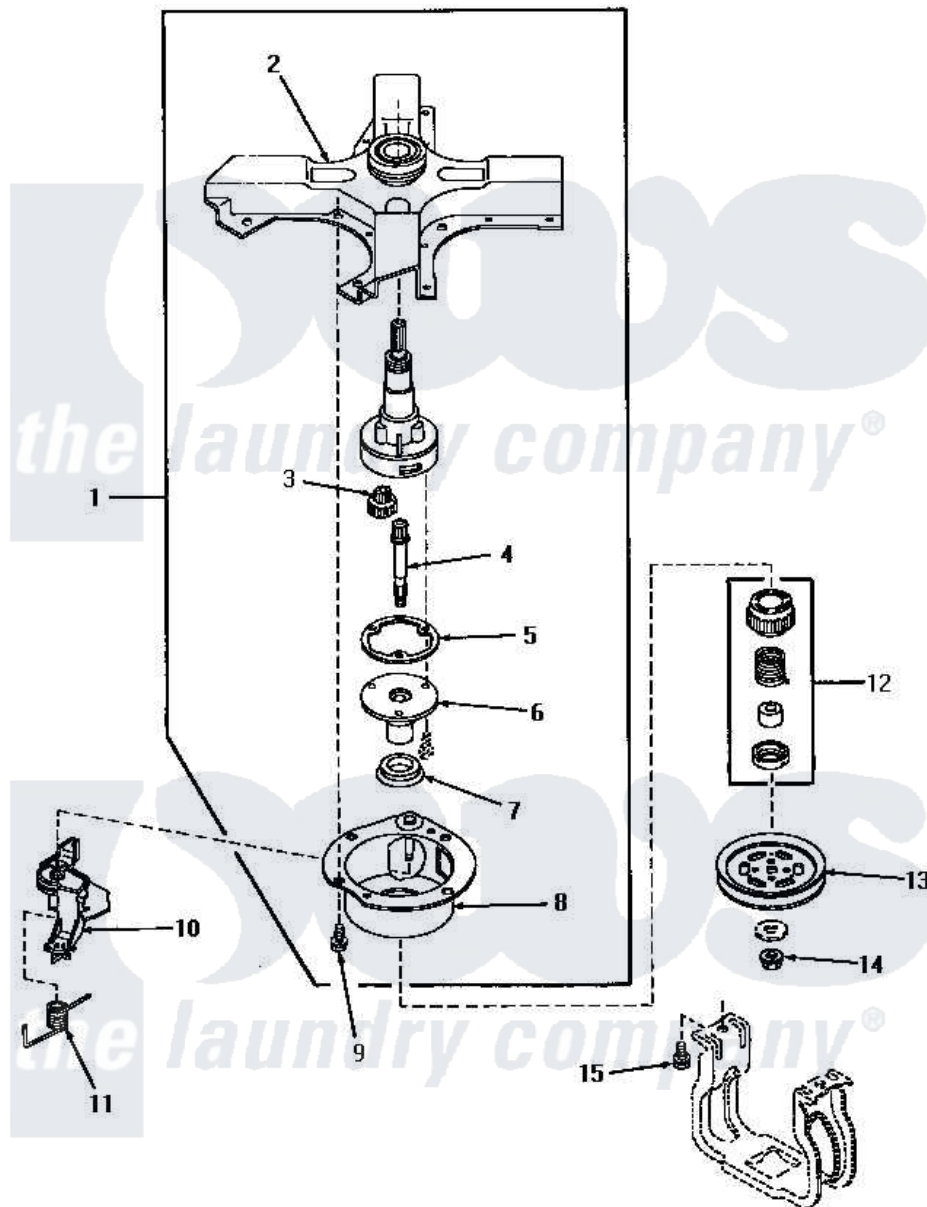

# Amana VA2013 03 - CLUTCH BASE AND CLUTCH ASSY

Amana [Residential Amana VA2013 Washer Parts](#) Parts Diagram 03 - CLUTCH BASE AND CLUTCH ASSY  
 Click on the part number to view part

Item	Original Part Number	Replaced By	Status	Part Description
1	13648		Not Available	ASSY,CLUTCH
2	13809		Not Available	ASSY,CLUTCH BASE
3	13810	<a href="#">014805</a>		Groovpin 7/32 X 15/16
4	13811		Not Available	SHAFT
5	<a href="#">13514</a>			Packing
6	13812		Not Available	ASSY,GEAR BOX
7	13522		Not Available	PULLEY,BOSS
8	13508		Not Available	COVER,CLUTCH
9	<a href="#">13509</a>			Screw
10	<a href="#">31511</a>			Sub 32643
11	13510		Not Available	SPRING,BRAKE LEVER
12	<a href="#">13517</a>			Gear, Ratchet
13	<a href="#">13518</a>			Pulley
14	13519		Not Available	NUT
15	13546		Not Available	NO LONGER AVAILABLE
NI	13516		Not Available	OIL,CLUTCH