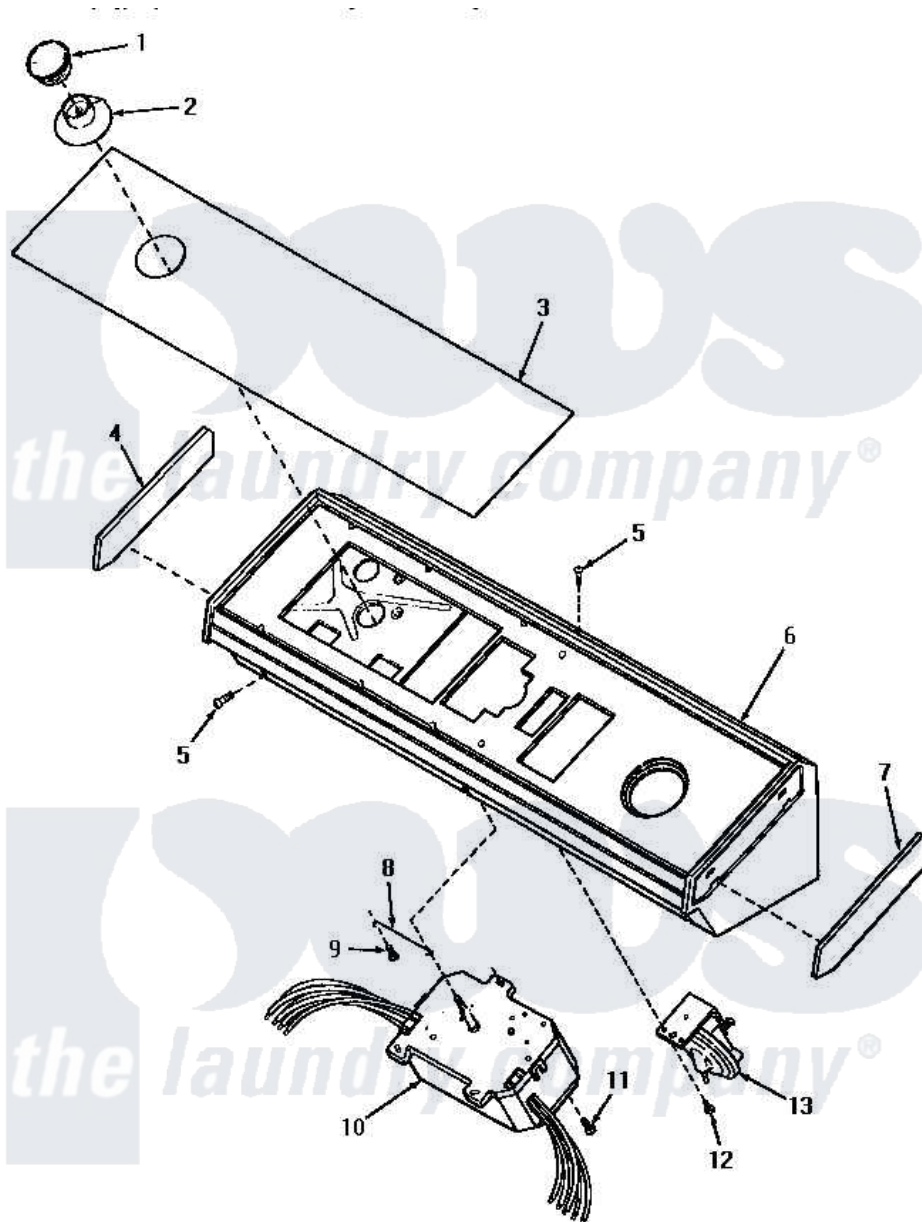

Amana VA2013 05 - GRAPHICS PANEL, CTRL HOOD AND CTRLS

Amana [Residential Amana VA2013 Washer Parts](#) Parts Diagram 05 - GRAPHICS PANEL, CTRL HOOD AND CTRLS
 Click on the part number to view part

Item	Original Part Number	Replaced By	Status	Part Description
"	NOTE:		Not Available	NOTE 3: INDIVIDUAL WIRES NOT SERVICED SEPERATELY. ORDER COMPLETE ASSEMBLIES ORORDER BY THE FOOT.
1	32253	WD1X1413		Spring
2	32254		Not Available	INDICATOR,DIAL
3	32446		Not Available	NO LONGER AVAILABLE
4	32217		Not Available	INSERT,L.H.
5	31752		Not Available	SCREW,No.8ABX3/4 POZIDRI
6	32443		Not Available	No Longer Available
7	32218		Not Available	INSERT,R.H.
8	14089			Clip, Grounding
9	23962	W10116760		Screw
10	32041		Not Available	TIMER
11	21333	T1130		Compressor Terminal
12	31260			Screw, No.8 X 3/8 Ind H