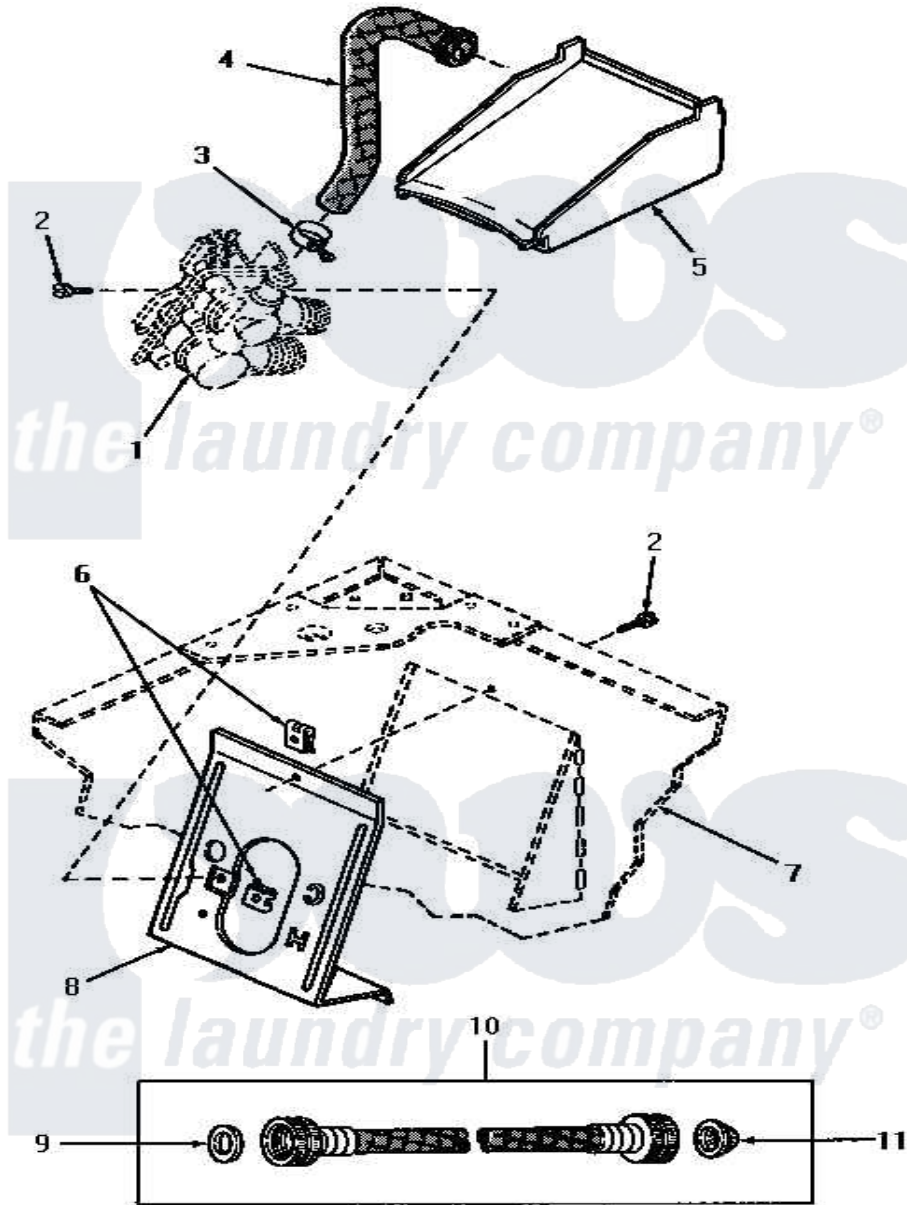

Amana VA2013 06 - INLET/FILLER HOSE & MIXING VLV MTG BRKT

Amana Residential Amana VA2013 Washer Parts Parts Diagram 06 - INLET/FILLER HOSE & MIXING VLV MTG BRKT
 Click on the part number to view part

Item	Original Part Number	Replaced By	Status	Part Description
1	Y00000000		Not Available	SEE NOTE MIXING VALVE -- (SEE PAGE 4, KEY 1)
2	56392		Not Available	SCREW,8-18 X 3/8 TAPPI
3	27643	596669		Clamp, Manifold
4	32136		Not Available	HOSE, INLET
5	32028		Not Available	INLET, WATER
6	54038			NUt, Speed U-Type
7	Y00000000		Not Available	SEE NOTE CABINET -- (SEE PAGE 12, KEY 1)
8	27126	39407		Bracket, Valve
9	20290	Y013783		Washer, Inlet Hose
10	28097	202860		Inlet Hose Assembly
11	28605	22002960		Strainer, Washer Inlet