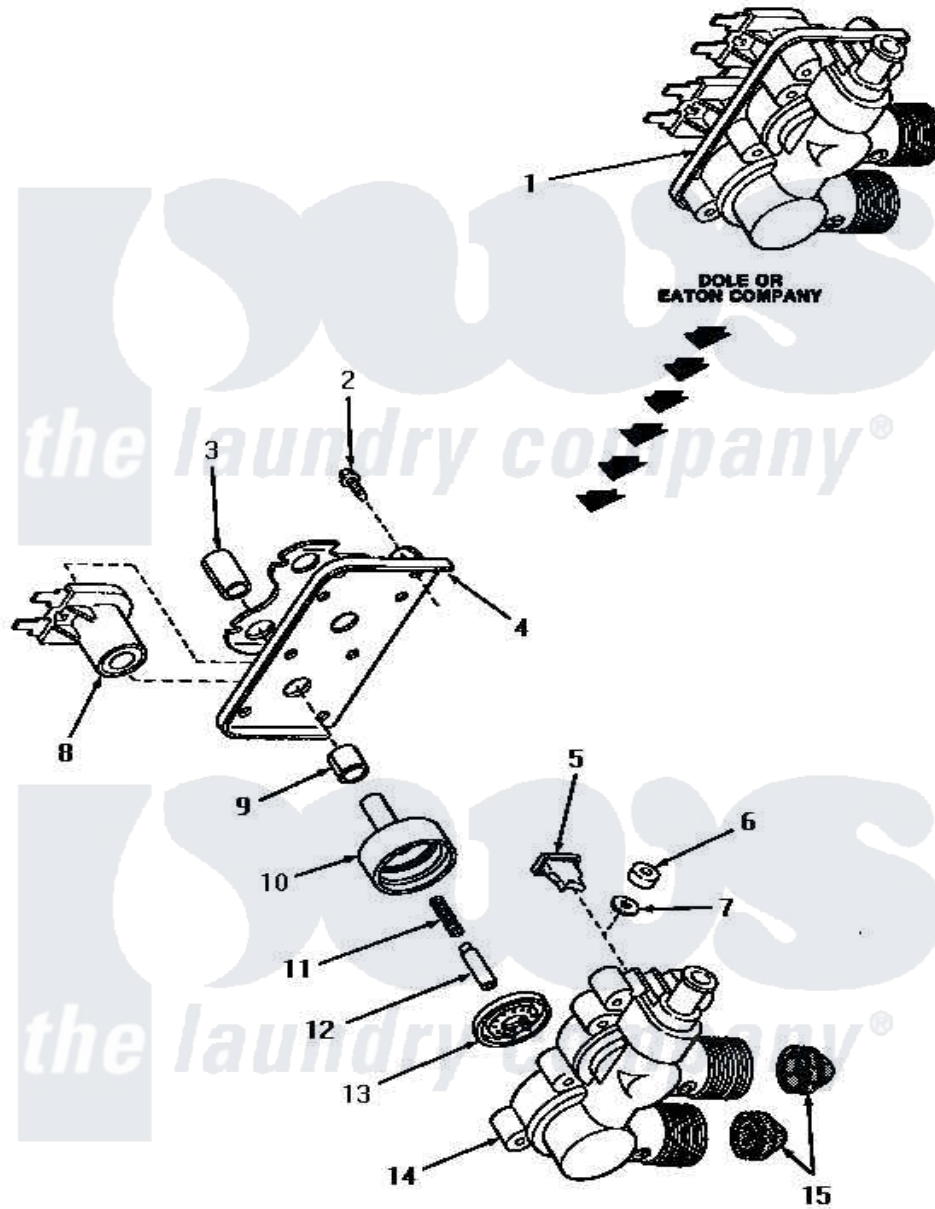

Amana VA2013 07 - MIXING VALVE ASSY

Amana Residential Amana VA2013 Washer Parts Parts Diagram 07 - MIXING VALVE ASSY
 Click on the part number to view part

Item	Original Part Number	Replaced By	Status	Part Description
1	32255		Not Available	VALVE,MIXING
2	25817C		Not Available	SCREW
3	24128		Not Available	SLEEVE, LONG
4	Y24127		Not Available	MOUNTING BRACKET
5	Y24135		Not Available	PLUG, FLOW REGULATOR
6	21438B		Not Available	REGULATOR, FLOW
7	23224C			Regulator, Flow
8	24126	33930		Valve, Mixing
9	24129		Not Available	SLEEVE, SHORT
10	24130			Guide, Armature
11	24131		Not Available	SPRING
12	24132		Not Available	ARMATURE
13	24134		Not Available	DIAPHRAGM
14	24125			Body, Valve
15	24122	22002960		Strainer, Washer Inlet