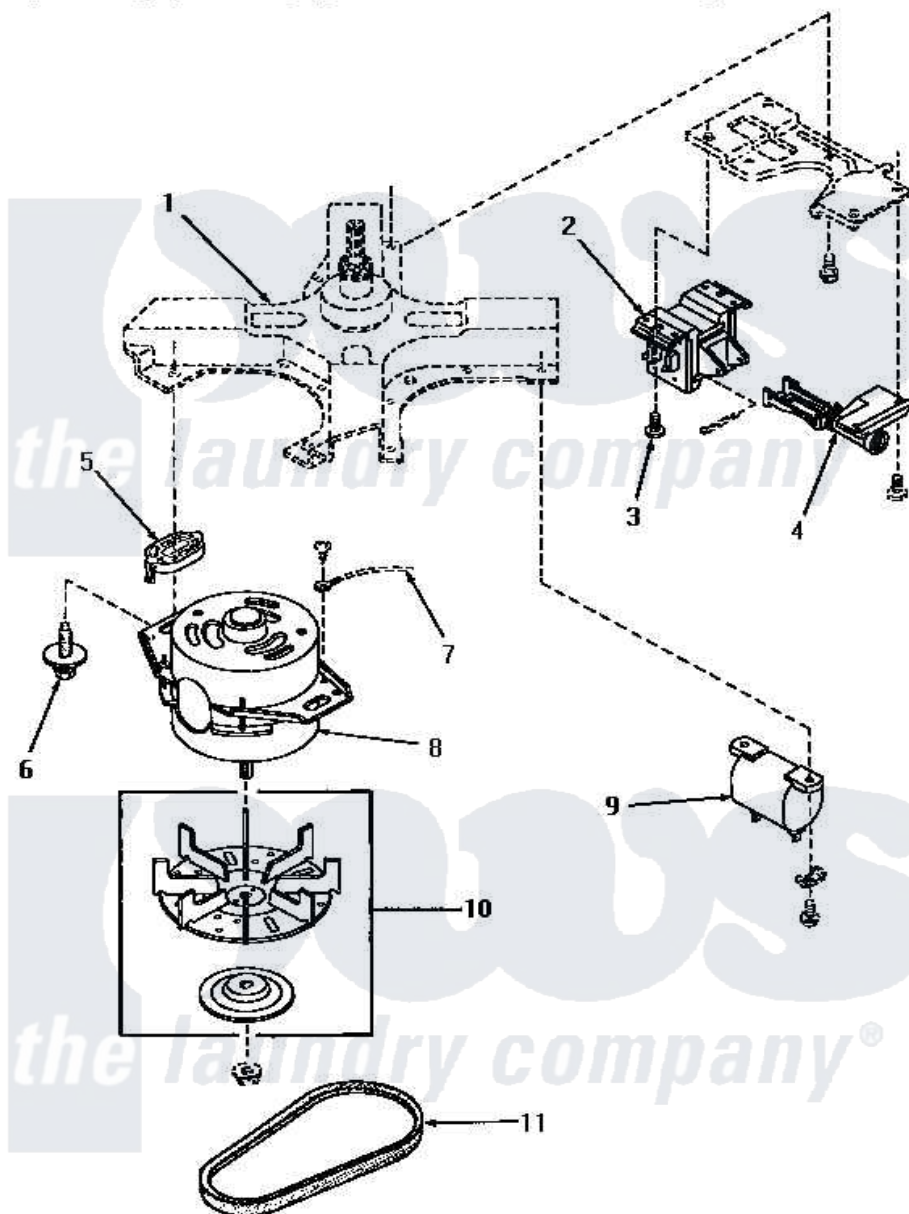

Amana VA2013 08 - MOTOR, BELT, SOLENOID AND CAPACITOR

Amana Residential Amana VA2013 Washer Parts Parts Diagram 08 - MOTOR, BELT, SOLENOID AND CAPACITOR
 Click on the part number to view part

Item	Original Part Number	Replaced By	Status	Part Description
1	Y00000000		Not Available	SEE NOTE CLUTCH ASSEMBLY -- (SEE PAGE 10, KEY 1)
2	13533			Solenoid
3	13532			Bolt
4	13531		Not Available	ASSY,LEVER
5	13523		Not Available	INSULATOR
6	13525		Not Available	ASSY,BOLT
7	Y00000000		Not Available	SEE NOTE GROUND WIRE, GREEN
8	13646			Motor
9	13655		Not Available	CAPACITOR
10	13521		Not Available	PULLEY,MOTOR
11	13520		Not Available	BELT,V