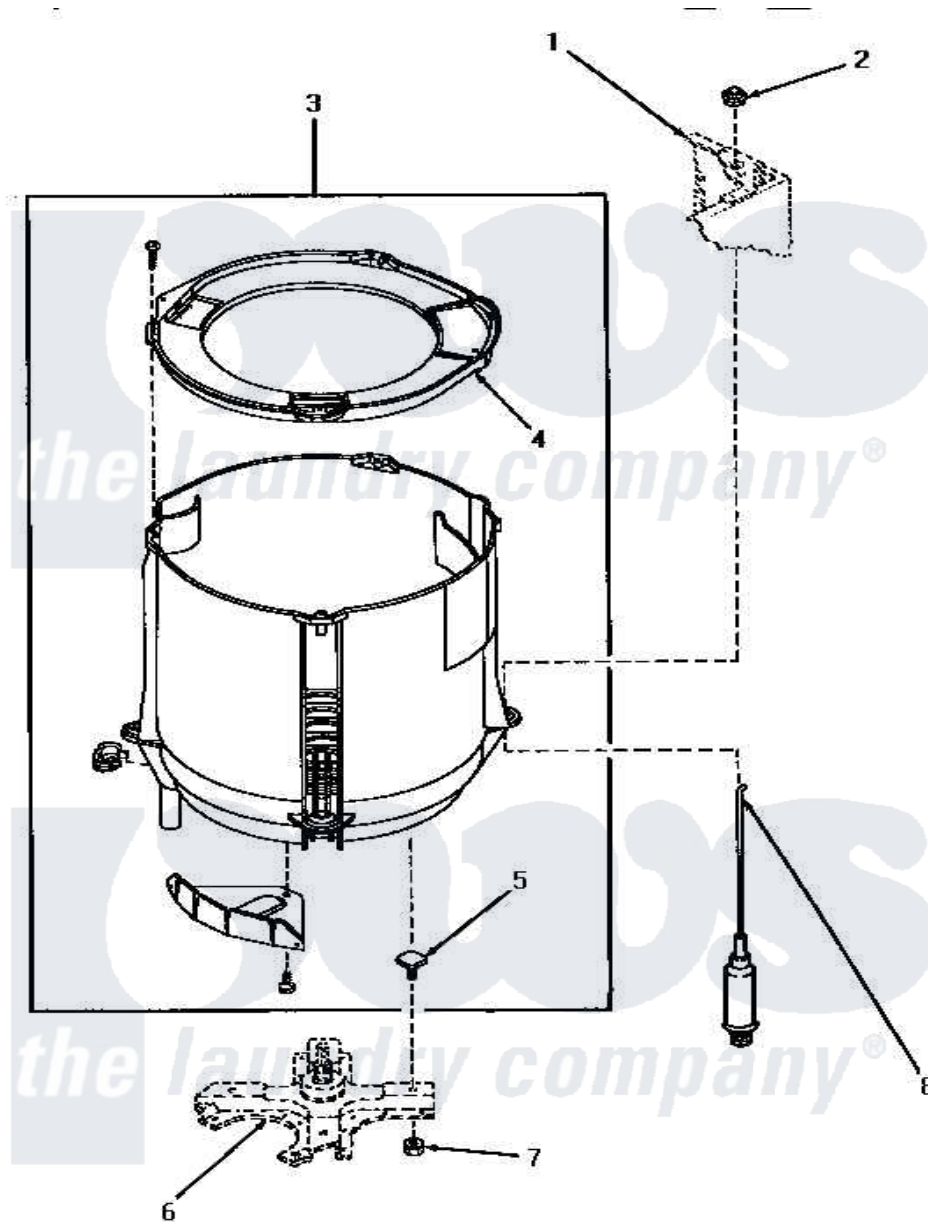

Amana VA2013 09 - OUTER TUB AND SNUBBER ASSY

Amana Residential Amana VA2013 Washer Parts Parts Diagram 09 - OUTER TUB AND SNUBBER ASSY
 Click on the part number to view part

Item	Original Part Number	Replaced By	Status	Part Description
1	Y00000000		Not Available	SEE NOTE CABINET ASSEMBLY -- (SEE PAGE 12, KEY 1)
2	14036		Not Available	PIVOT
3	13647		Not Available	TUB
4	13653		Not Available	COVER,TUB
5	13529		Not Available	BOLT
6	Y00000000		Not Available	SEE NOTE CLUTCH ASSEMBLY -- (SEE PAGE 10, KEY 1)
7	13519		Not Available	NUT
8	32332		Not Available	ASSY,SNUBBER-REAR
"	32262		Not Available	ASSY,SNUBBER-FRONT