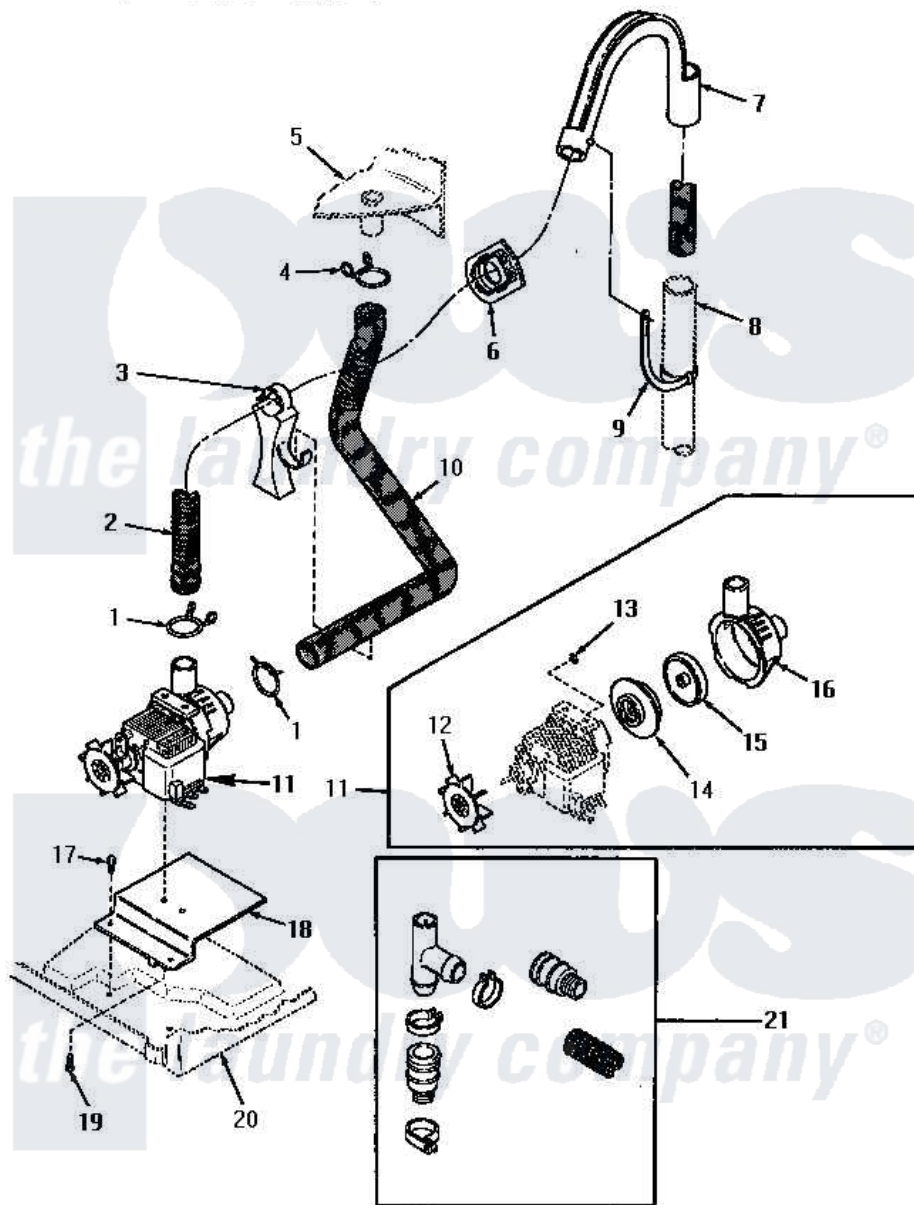

# Amana VA2013 11 - PUMP ASSY, HOSES AND SIPHON BREAK KIT

Amana Residential Amana VA2013 Washer Parts Parts Diagram 11 - PUMP ASSY, HOSES AND SIPHON BREAK KIT  
 Click on the part number to view part

Item	Original Part Number	Replaced By	Status	Part Description
1	29172		Not Available	CLAMP,HOSE
2	<a href="#">32137</a>			Motor
3	<a href="#">29284</a>			Stand, Hose
4	<a href="#">13582</a>			Clamp, Hose
5	Y00000000		Not Available	SEE NOTE OUTER TUB -- (SEE PAGE 8, KEY 3)
6	<a href="#">32219</a>			Relief, Strain
7	29144	<a href="#">22003814</a>		Retainer, Drain Hose
8	Y00000000		Not Available	SEE NOTE STANDPIPE
9	29999	<a href="#">8539404</a>		Tie-Wire
10	32026		Not Available	HOSE, PUMP
11	32027		Not Available	PUMP ASSEMBLY
12	32027D		Not Available	FAN
13	Y00000000		Not Available	SEE NOTE LOCKING PIN, RED
14	32027A		Not Available	SEAL AND GASKET
15	32027B		Not Available	IMPELLER

16	32027C		Not Available	PUMP BODY
17	Y31645	<a href="#">27001200</a>		Screw
18	32216		Not Available	BRACKET,PUMP
19	29706		Not Available	SCREW,METRIC 1.00 X 12
20	Y00000000		Not Available	SEE NOTE BASE -- (SEE PAGE 12, KEY 20)
21	297P3	<a href="#">76660</a>		Break-Sphn