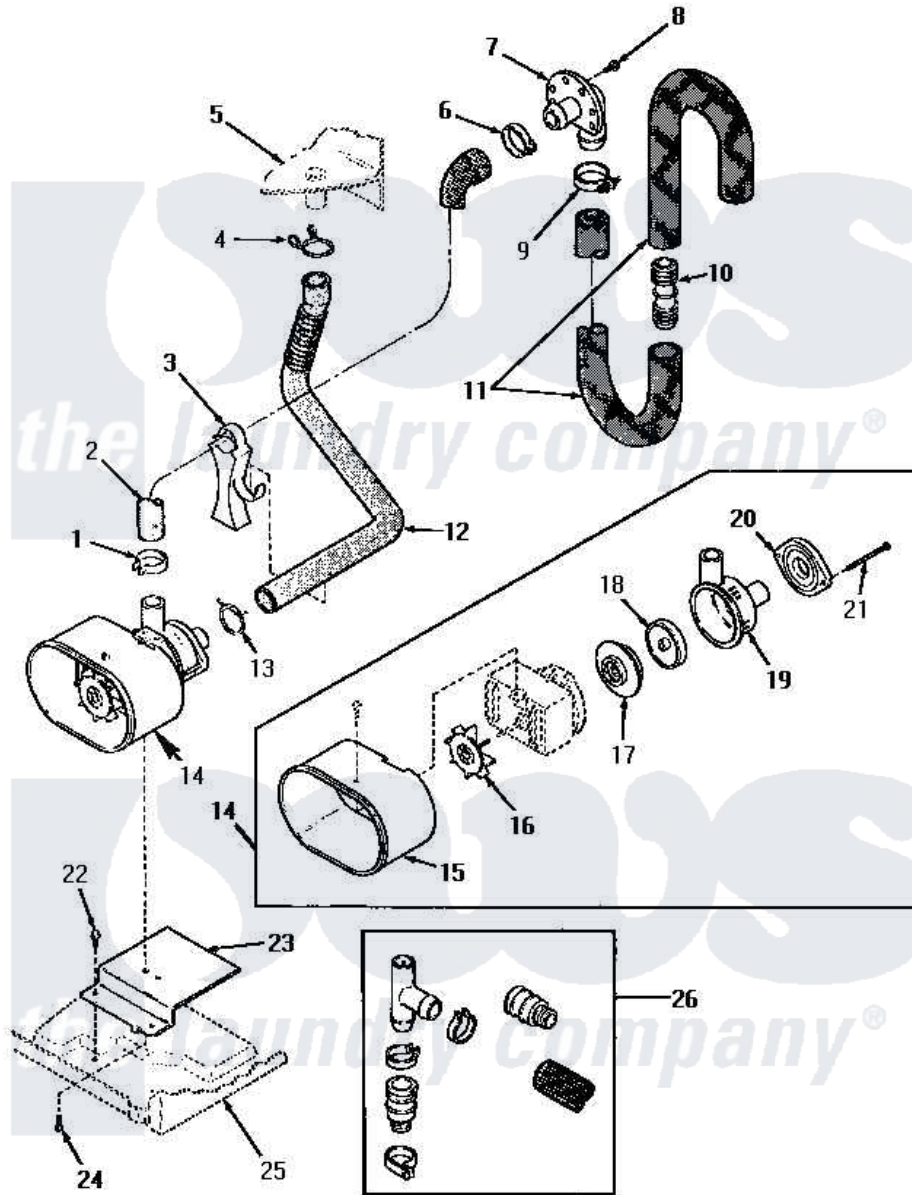

Amana VA2013 12 - PUMP ASSY/BRKT/HOSES & SIPHON BREAK KIT

Amana [Residential Amana VA2013 Washer Parts](#) Parts Diagram 12 - PUMP ASSY/BRKT/HOSES & SIPHON BREAK KIT

[Click on the part number to view part](#)

| Item | Original Part Number | Replaced By | Status | Part Description |
|------|-----------------------|------------------------|---------------|---|
| 1 | 27151 | 285655 | | Clamp, Hose |
| 2 | 30148 | | Not Available | HOSE,PUMP TO DRAIN |
| 3 | 29284 | | | Stand, Hose |
| 4 | 13582 | | | Clamp, Hose |
| 5 | Y00000000 | | Not Available | SEE NOTE OUTER TUB -- (SEE PAGE 8, KEY 3) |
| 6 | 20391 | 285655 | | Clamp, Hose |
| 7 | 23553 | | Not Available | ELBOW,DRAIN HOSE-PLAST |
| 8 | 51784 | | Not Available | SCREW,10B-16 X 1/2 HEX |
| 9 | 20211 | 285655 | | Clamp, Hose |
| 10 | 25863 | 16272 | | Connector, Straight |
| 11 | 28293 | | | Hose, Drain |
| 12 | 32026 | | Not Available | HOSE, PUMP |
| 13 | 29172 | | Not Available | CLAMP,HOSE |
| 14 | 29715 | | Not Available | PUMP ASSEMBLY |
| 15 | 29715G | | Not Available | COVER |

| | | | |
|----|-----------|--------------------------|--|
| 16 | 29715F | Not Available | FAN |
| 17 | 29715A | Not Available | SEAL GASKET |
| 18 | 29715B | Not Available | IMPELLER |
| 19 | 29715C | Not Available | BODY,PUMP |
| 20 | 29715D | Not Available | FLANGE |
| 21 | 29715E | Not Available | SCREW |
| 22 | Y31645 | 27001200 | Screw |
| 23 | 32216 | Not Available | BRACKET,PUMP |
| 24 | 29706 | Not Available | SCREW,METRIC 1.00 X 12 |
| 25 | Y00000000 | Not Available | SEE NOTE BASE -- (SEE PAGE 12, KEY 20) |
| 26 | 297P3 | 76660 | Break-Sphn |