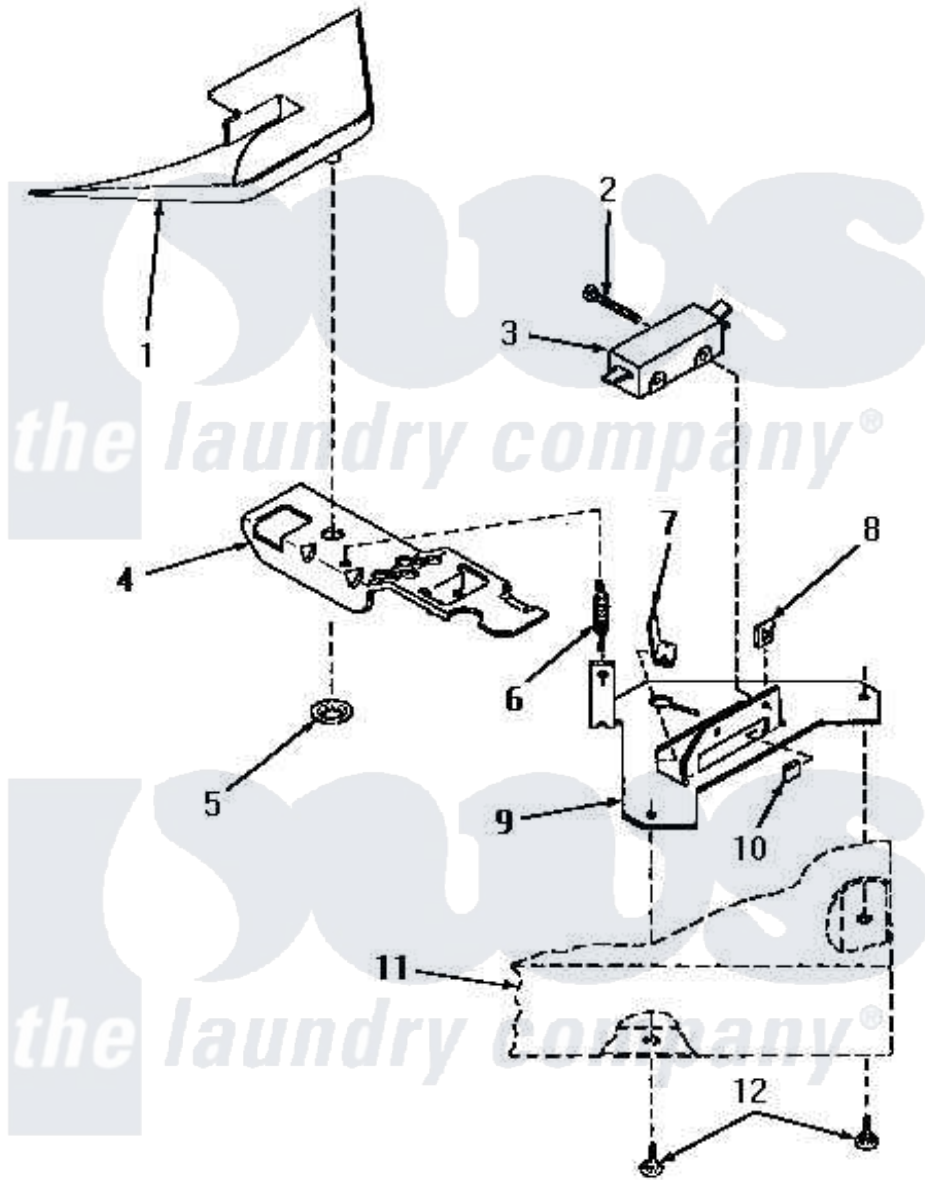

Amana VA2013 13 - SWITCH AND BRACKET ASSY

Amana Residential Amana VA2013 Washer Parts Diagram 13 - SWITCH AND BRACKET ASSY
 Click on the part number to view part

Item	Original Part Number	Replaced By	Status	Part Description
1	29042		Not Available	SHIELD,LID SWITCH
2	Q6516		Not Available	SCREW,6-32 X 1 ROUND H
3	27249		Not Available	SWITCH
4	32394		Not Available	LEVER,OUT-OF-BAL SWITC
5	29043			Nut, Push
6	27603			Spring, Switch Lever
7	Y27837			Clip, Speed-"U" Type
8	27248		Not Available	NUT,SPEED U-TYPE
9	27250		Not Available	BRACKET,OUT-OF-BAL SWI
10	27610			Clip, U
11	Y00000000		Not Available	SEE NOTE CABINET TOP -- (SEE PAGE 2, KEY 18)
12	28193			Screw, 8-1/2 Tapping W/