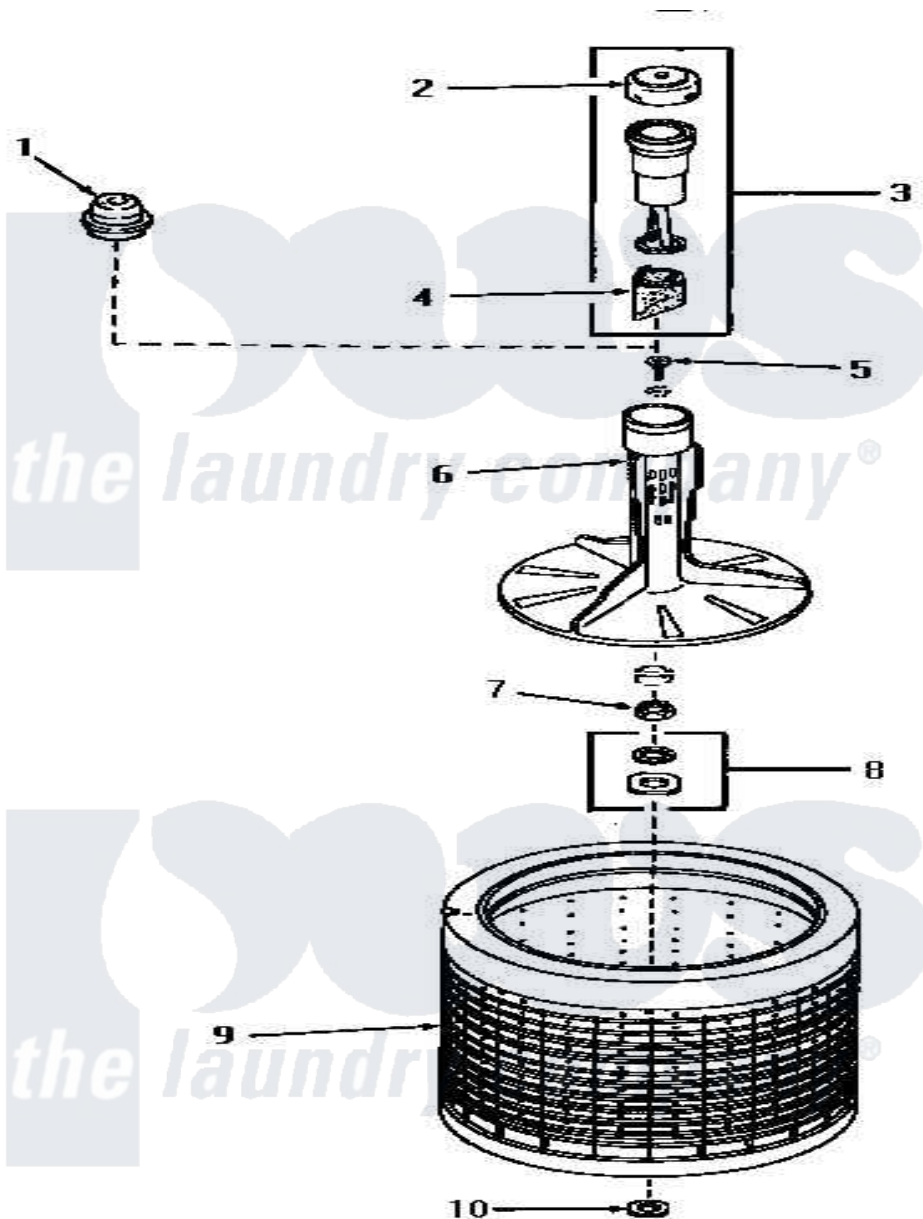

# Amana VA4013 01 - AGITATOR AND WASHTUB

Amana [Residential Amana VA4013 Washer Parts](#) Parts Diagram 01 - AGITATOR AND WASHTUB  
 Click on the part number to view part

Item	Original Part Number	Replaced By	Status	Part Description
1	13541		Not Available	No Longer Available
2	13652		Not Available	COVER,SOFTENER
3	13651		Not Available	ASSY,SOFTENER CASE
4	13654		Not Available	FILTER,LINT
5	<a href="#">13540</a>			Screw Agitator
6	13650	<a href="#">5300808561</a>		Slinger
7	<a href="#">13537</a>			Nut
8	13538		Not Available	WASHER
9	13813	<a href="#">7756P001-34</a>		Link
10	13535		Not Available	WASHER,FLANGED
NI	13526	<a href="#">27615P</a>		Sealant