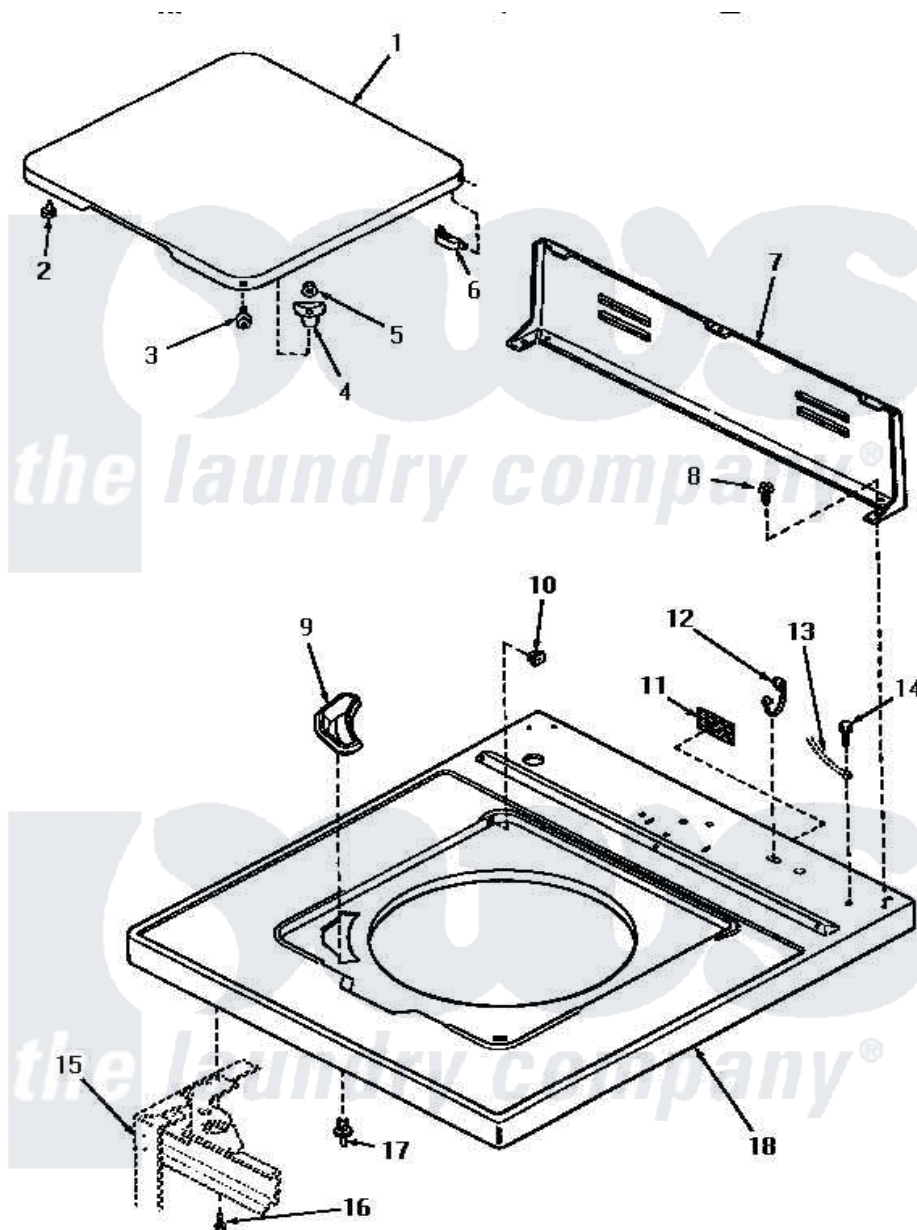

Amana VA4013 02 - CAB TOP/LOADING DOOR & CTRL HOOD PAN

Amana Residential Amana VA4013 Washer Parts Parts Diagram 02 - CAB TOP/LOADING DOOR & CTRL HOOD PAN
 Click on the part number to view part

Item	Original Part Number	Replaced By	Status	Part Description
1	31315L		Not Available	LOADING DOOR, ALMOND
"	31315W		Not Available	LOADING DOOR, WHITE
"	31315H		Not Available	LOADING DOOR, HARVEST GOLD
2	21685	40038001		Bumper
3	27203		Not Available	ASSY,SCREW & WASHER
4	27419			Catch
5	21752			Nut, 8-32 Hex Brilock
6	27626		Not Available	HINGE,HIDDEN
7	31769		Not Available	PANEL,REAR
8	23962	W10116760		Screw
9	32311		Not Available	DISPENSER,BLEACH
10	27625			Bushing
11	24903		Not Available	STICKER,DISCONNECT POW
12	21903	211881		Grommet, Cord Part Not Used-Gas Models Only

13	Y00000000		Not Available	SEE NOTE GROUND WIRE, GREEN
14	52909			Screw, 10B-16 X 1/2 HeX
15	Y00000000		Not Available	SEE NOTE CABINET -- (SEE PAGE 12, KEY 1)
16	Y31644	27001200		Screw
17	56534			Barrel, Support
18	32513H		Not Available	CABINET TOP, HARVEST GOLD
"	32513L		Not Available	CABINET TOP, ALMOND
"	32513W		Not Available	CABINET TOP, WHITE