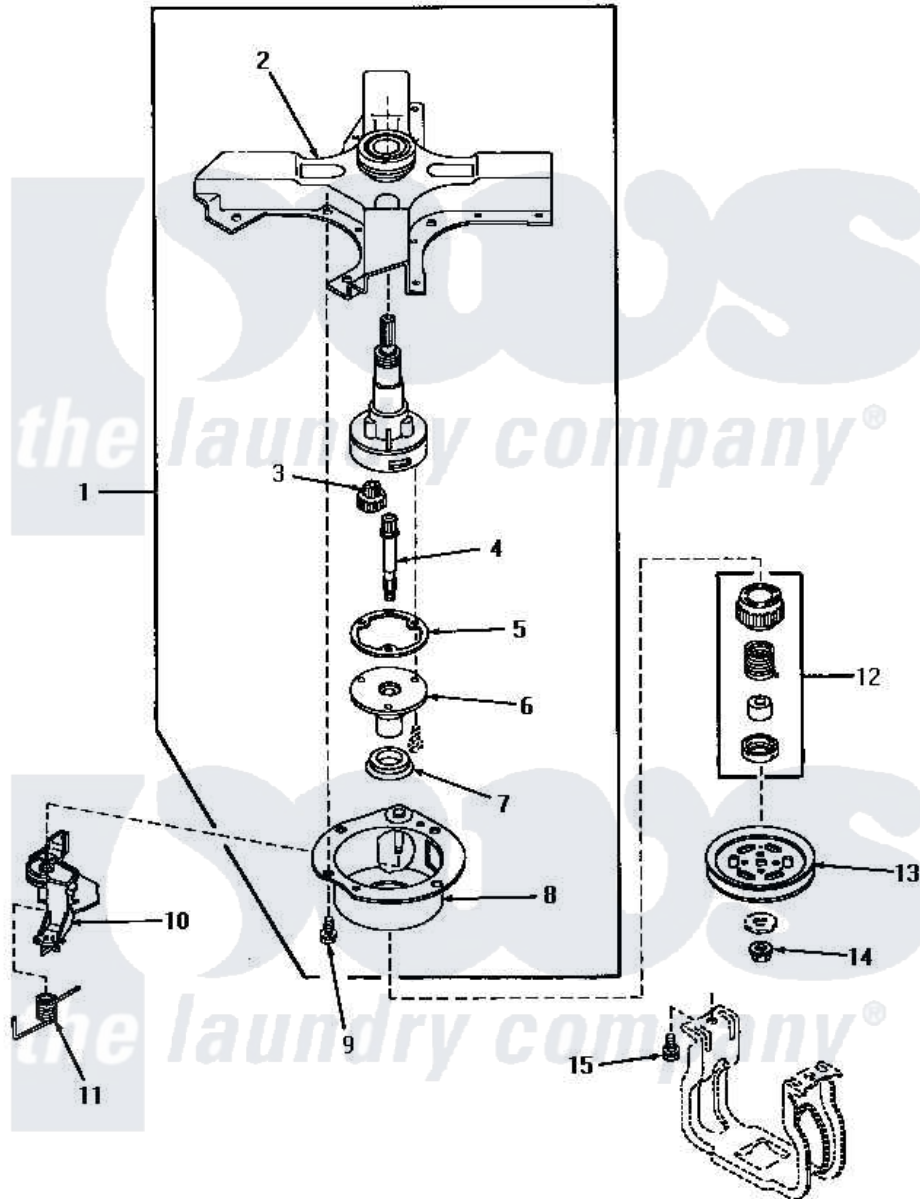

# Amana VA4013 03 - CLUTCH BASE AND CLUTCH ASSY

Amana Residential Amana VA4013 Washer Parts Parts Diagram 03 - CLUTCH BASE AND CLUTCH ASSY  
 Click on the part number to view part

Item	Original Part Number	Replaced By	Status	Part Description
1	13648		Not Available	ASSY,CLUTCH
2	13809		Not Available	ASSY,CLUTCH BASE
3	13810	<a href="#">014805</a>		Groovpin 7/32 X 15/16
4	13811		Not Available	SHAFT
5	<a href="#">13514</a>			Packing
6	13812		Not Available	ASSY,GEAR BOX
7	13522		Not Available	PULLEY,BOSS
8	13508		Not Available	COVER,CLUTCH
9	<a href="#">13509</a>			Screw
10	<a href="#">31511</a>			Sub 32643
11	13510		Not Available	SPRING,BRAKE LEVER
12	<a href="#">13517</a>			Gear, Ratchet
13	<a href="#">13518</a>			Pulley
14	13519		Not Available	NUT
15	13546		Not Available	NO LONGER AVAILABLE
NI	13516		Not Available	OIL,CLUTCH