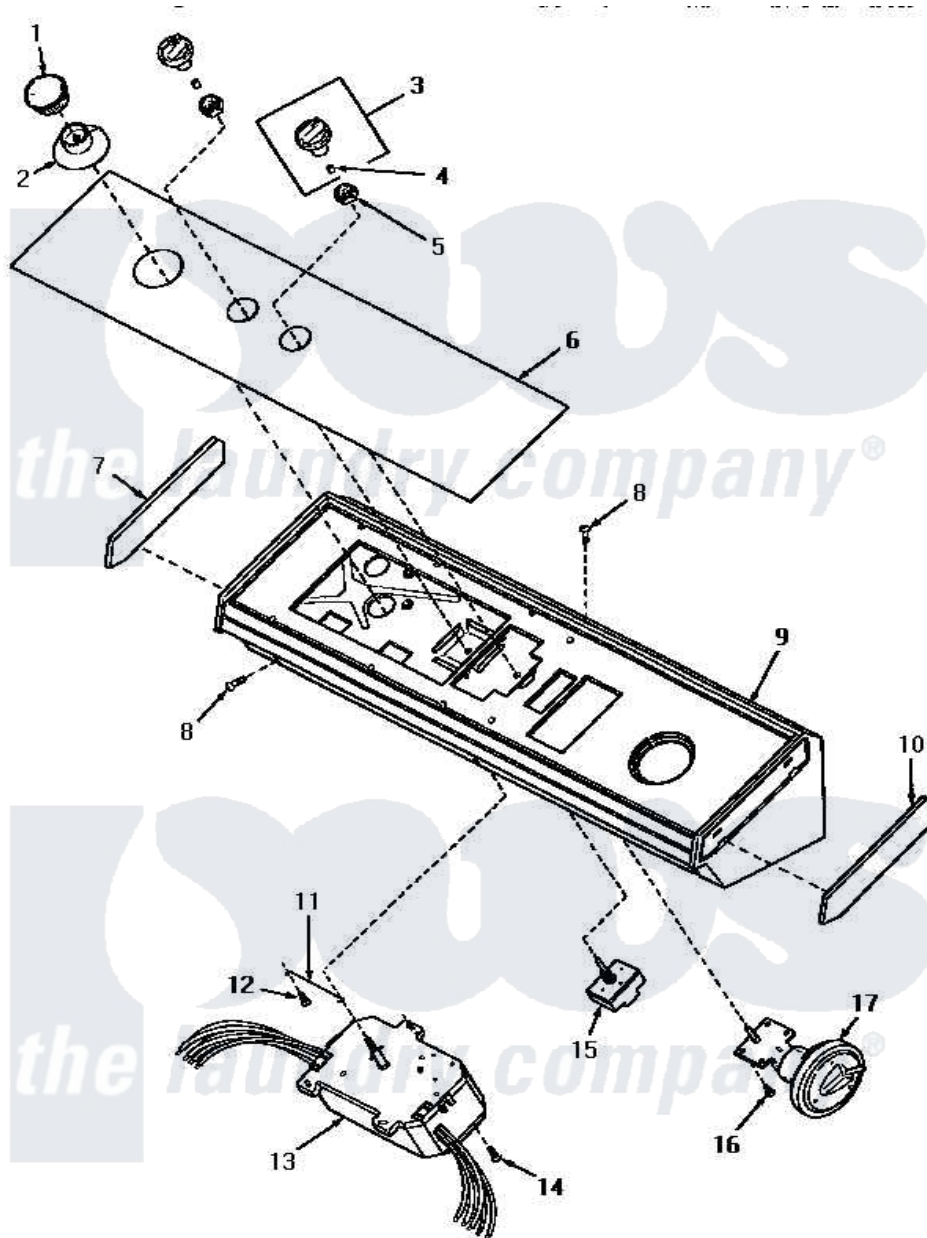

# Amana VA4013 05 - GRAPHICS PANEL, CTRL HOOD AND CTRLS

Amana Residential Amana VA4013 Washer Parts Parts Diagram 05 - GRAPHICS PANEL, CTRL HOOD AND CTRLS  
 Click on the part number to view part

Item	Original Part Number	Replaced By	Status	Part Description
"	NOTE:		Not Available	NOTE 3: INDIVIDUAL WIRES NOT SERVICED SEPERATELY. ORDER COMPLETE ASSEMBLIES ORORDER BY THE FOOT.
1	32253	<a href="#">WD1X1413</a>		Spring
2	32254		Not Available	INDICATOR,DIAL
3	32310		Not Available	ASSY,KNOB-ROTARY-BROWN
4	10519		Not Available	RETAINER
5	57584		Not Available	NUT
6	32447		Not Available	PANEL,GRAPHIC-VA4013
7	32217		Not Available	INSERT,L.H.
8	31752		Not Available	SCREW,No.8ABX3/4 POZIDRI
9	32444		Not Available	NO LONGER AVAILABLE
10	32218		Not Available	INSERT,R.H.
11	<a href="#">14089</a>			Clip, Grounding
12	23962	<a href="#">W10116760</a>		Screw

13	32041		Not Available	TIMER
14	21333	<a href="#">T1130</a>		Compressor Terminal
15	32138		Not Available	SWITCH, TEMPERATURE
16	<a href="#">31260</a>			Screw, No.8 X 3/8 Ind H
17	32141		Not Available	SWITCH,PRESSURE