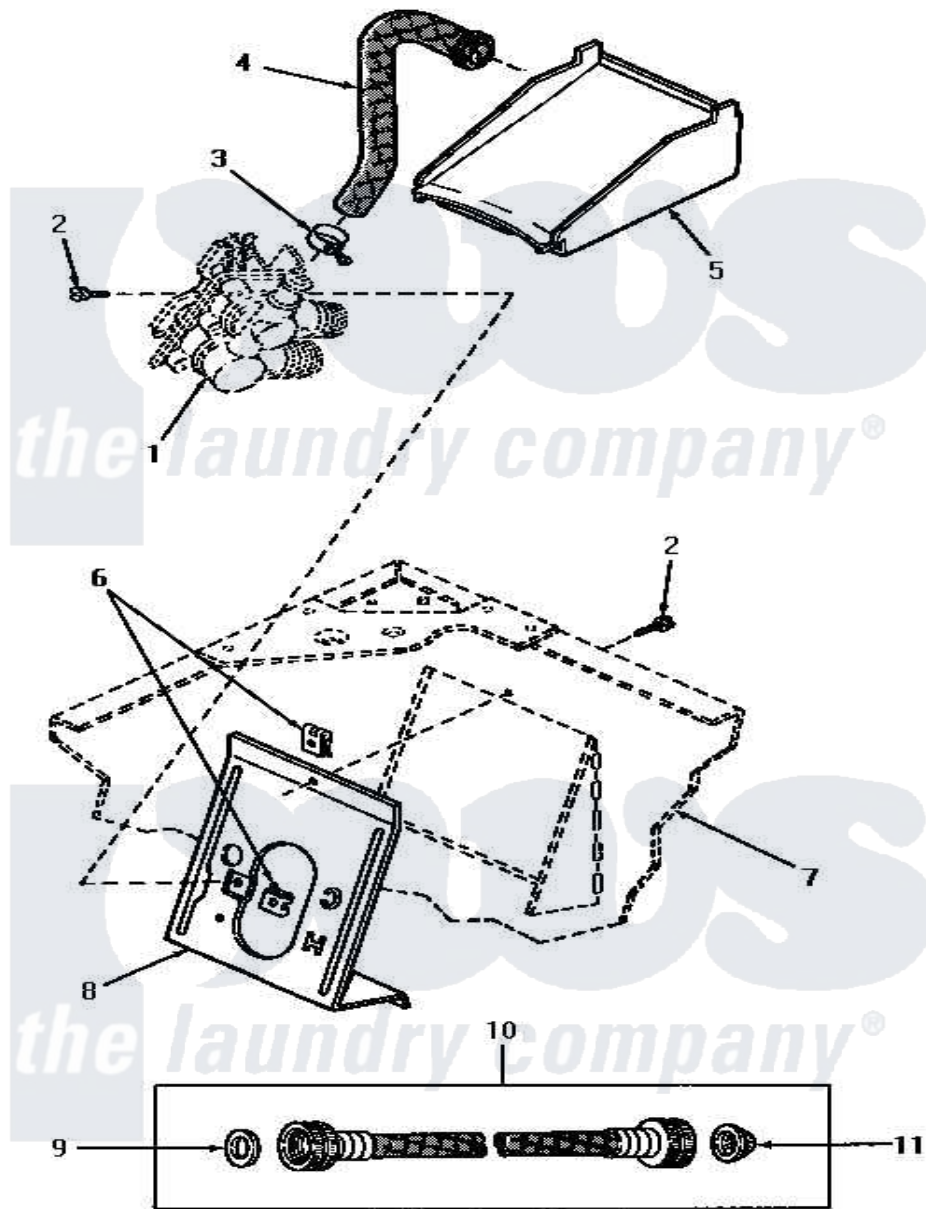

Amana VA4013 06 - INLET/FILLER HOSE & MIXING VLV MTG BRKT

Amana Residential Amana VA4013 Washer Parts Parts Diagram 06 - INLET/FILLER HOSE & MIXING VLV MTG BRKT
 Click on the part number to view part

Item	Original Part Number	Replaced By	Status	Part Description
1	Y00000000		Not Available	SEE NOTE MIXING VALVE -- (SEE PAGE 4, KEY 1)
2	56392		Not Available	SCREW,8-18 X 3/8 TAPPI
3	27643	596669		Clamp, Manifold
4	32136		Not Available	HOSE, INLET
5	32028		Not Available	INLET, WATER
6	54038			NUt, Speed U-Type
7	Y00000000		Not Available	SEE NOTE CABINET -- (SEE PAGE 12, KEY 1)
8	27126	39407		Bracket, Valve
9	20290	Y013783		Washer, Inlet Hose
10	28097	202860		Inlet Hose Assembly
11	28605	22002960		Strainer, Washer Inlet