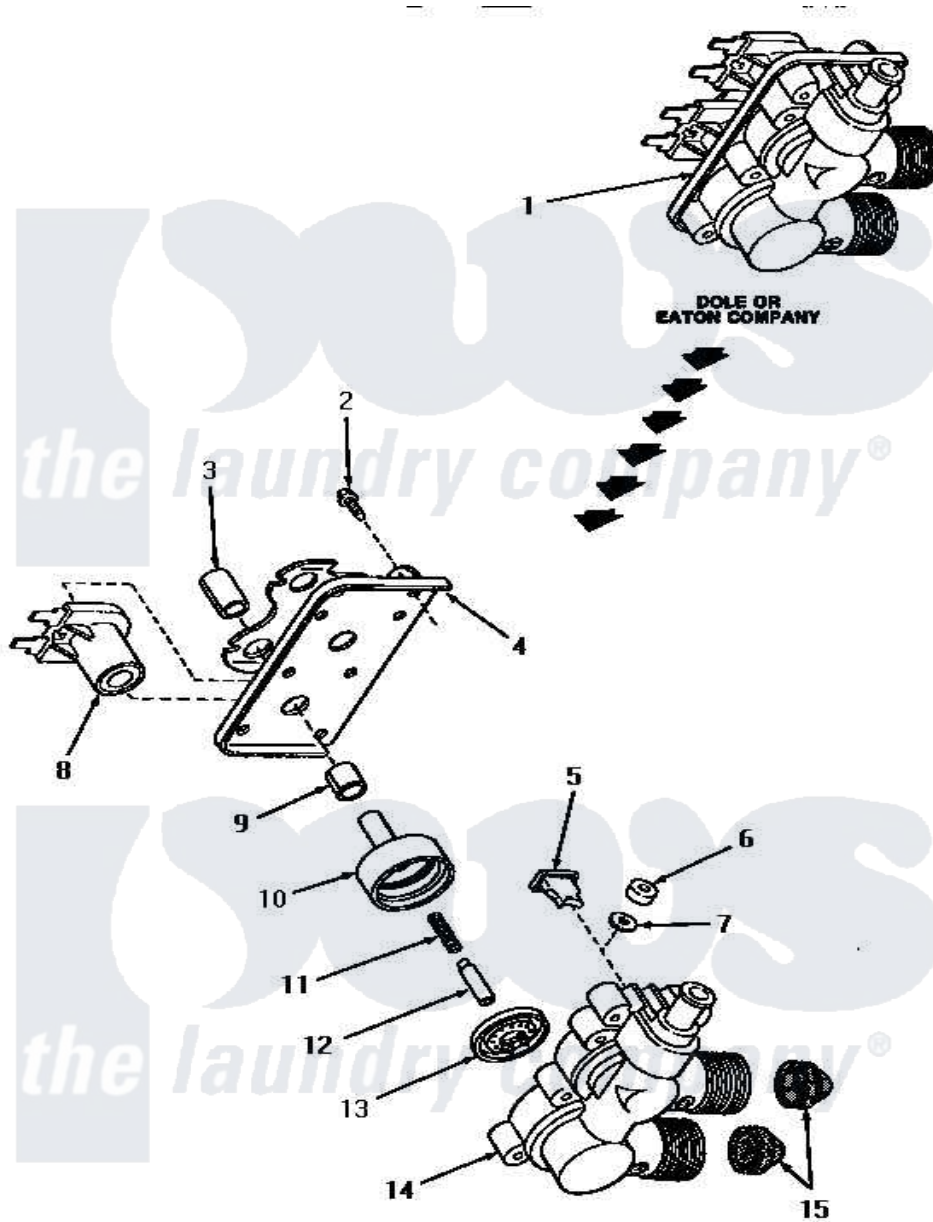

Amana VA4013 07 - MIXING VALVE ASSY

Amana [Residential Amana VA4013 Washer Parts](#) Parts Diagram 07 - MIXING VALVE ASSY
 Click on the part number to view part

Item	Original Part Number	Replaced By	Status	Part Description
1	32255		Not Available	VALVE,MIXING
2	25817C		Not Available	SCREW
3	24128		Not Available	SLEEVE, LONG
4	Y24127		Not Available	MOUNTING BRACKET
5	Y24135		Not Available	PLUG, FLOW REGULATOR
6	21438B		Not Available	REGULATOR, FLOW
7	23224C			Regulator, Flow
8	24126	33930		Valve, Mixing
9	24129		Not Available	SLEEVE, SHORT
10	24130			Guide, Armature
11	24131		Not Available	SPRING
12	24132		Not Available	ARMATURE
13	24134		Not Available	DIAPHRAGM
14	24125			Body, Valve
15	24122	22002960		Strainer, Washer Inlet