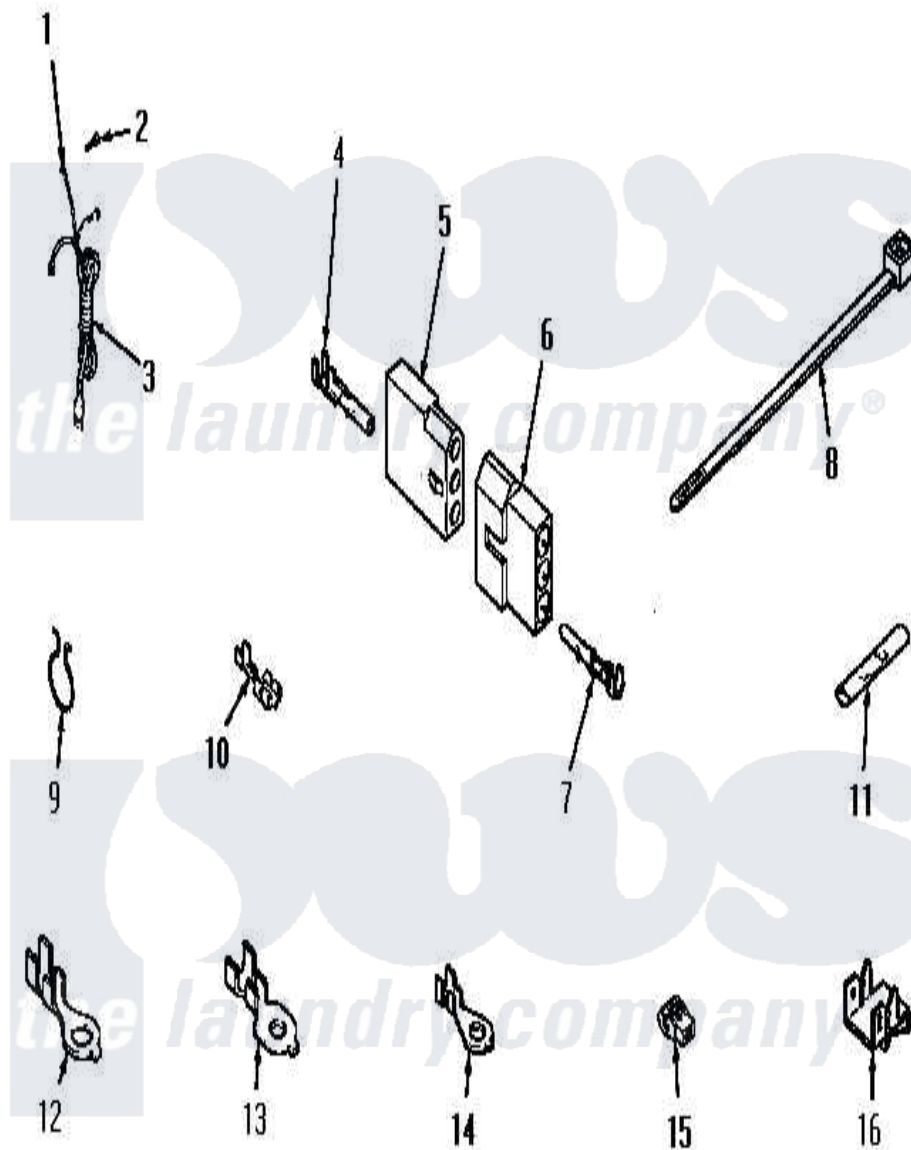

Amana VA4013 10 - POWER CORD, WIRE HARNESSSES, WIRE & TERM

Amana Residential Amana VA4013 Washer Parts Parts Diagram 10 - POWER CORD, WIRE HARNESSSES, WIRE & TERM

[Click on the part number to view part](#)

Item	Original Part Number	Replaced By	Status	Part Description
1	Y00000000		Not Available	SEE NOTE GROUND WIRE, GREEN
2	52909			Screw, 10B-16 X 1/2 HeX
3	22660		Not Available	POWER CORD AND PLUG
4	Y00117	5011-XX		093 Female Socket
5	23039	697780		Receptacle,
6	23040			Plug-3 Circuit
7	Y00116			Terminal, Pin-Male
8	55881	M0321209		Tie-Electrical
9	51291			Clip, Wire
10	Y00121		Not Available	SPADE TERMINAL(12 GAUGE) (1/4 INCH-(2) 18 GAUGE WIRES O
"	Y00119		Not Available	SPADE TERMINAL(18 GAUGE) (1/4 INCH-(1) 18 GAUGE WIRE)
11	21091		Not Available	CONNECTOR TWO 1/4 INCH MALE