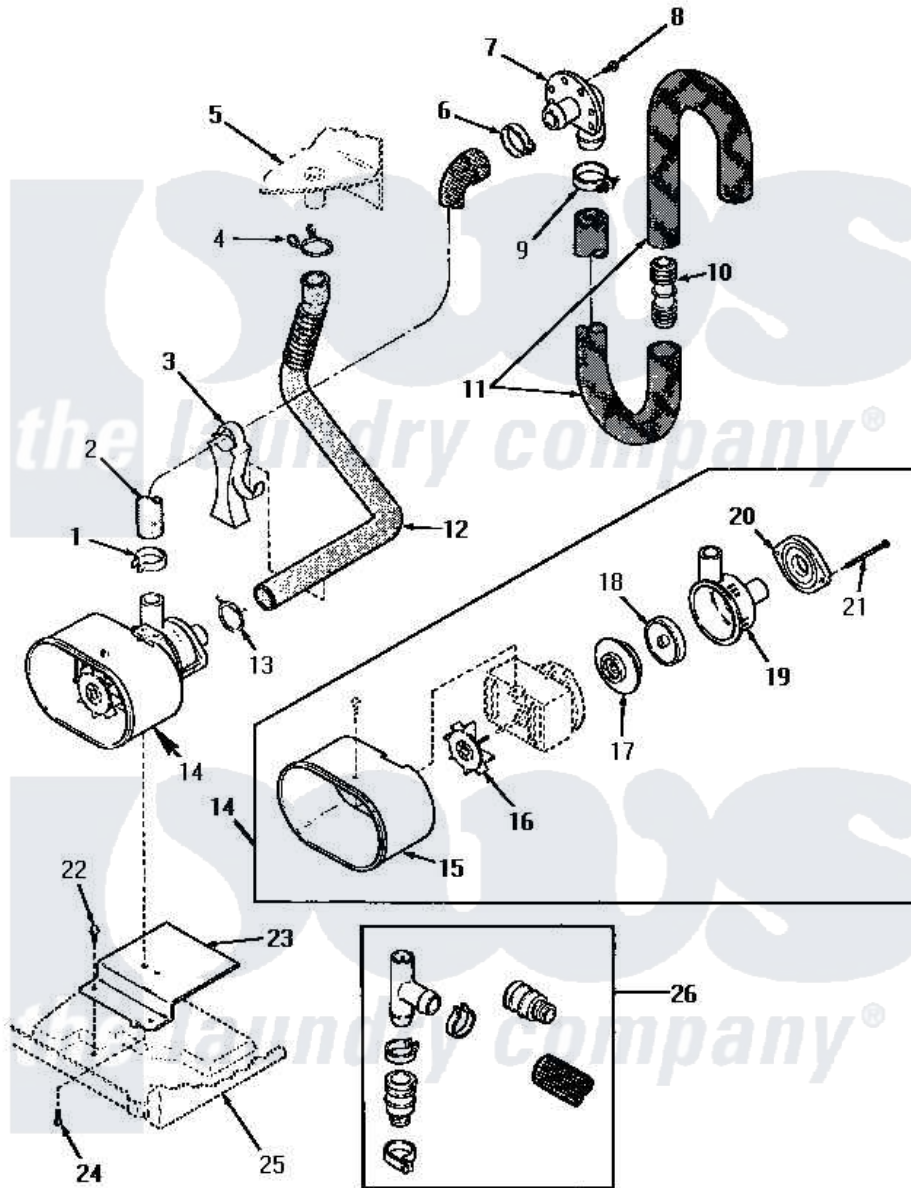

Amana VA4013 12 - PUMP ASSY/BRKT/HOSES & SIPHON BREAK KIT

Amana [Residential Amana VA4013 Washer Parts](#) Parts Diagram 12 - PUMP ASSY/BRKT/HOSES & SIPHON BREAK KIT

[Click on the part number to view part](#)

| Item | Original Part Number | Replaced By | Status | Part Description |
|------|-----------------------|------------------------|---------------|---|
| 1 | 27151 | 285655 | | Clamp, Hose |
| 2 | 30148 | | Not Available | HOSE,PUMP TO DRAIN |
| 3 | 29284 | | | Stand, Hose |
| 4 | 13582 | | | Clamp, Hose |
| 5 | Y00000000 | | Not Available | SEE NOTE OUTER TUB -- (SEE PAGE 8, KEY 3) |
| 6 | 20391 | 285655 | | Clamp, Hose |
| 7 | 23553 | | Not Available | ELBOW,DRAIN HOSE-PLAST |
| 8 | 51784 | | Not Available | SCREW,10B-16 X 1/2 HEX |
| 9 | 20211 | 285655 | | Clamp, Hose |
| 10 | 25863 | 16272 | | Connector, Straight |
| 11 | 28293 | | | Hose, Drain |
| 12 | 32026 | | Not Available | HOSE, PUMP |
| 13 | 29172 | | Not Available | CLAMP,HOSE |
| 14 | 29715 | | Not Available | PUMP ASSEMBLY |
| 15 | 29715G | | Not Available | COVER |

| | | | |
|----|-----------|--------------------------|--|
| 16 | 29715F | Not Available | FAN |
| 17 | 29715A | Not Available | SEAL GASKET |
| 18 | 29715B | Not Available | IMPELLER |
| 19 | 29715C | Not Available | BODY,PUMP |
| 20 | 29715D | Not Available | FLANGE |
| 21 | 29715E | Not Available | SCREW |
| 22 | Y31645 | 27001200 | Screw |
| 23 | 32216 | Not Available | BRACKET,PUMP |
| 24 | 29706 | Not Available | SCREW,METRIC 1.00 X 12 |
| 25 | Y00000000 | Not Available | SEE NOTE BASE -- (SEE PAGE 12, KEY 20) |
| 26 | 297P3 | 76660 | Break-Sphn |