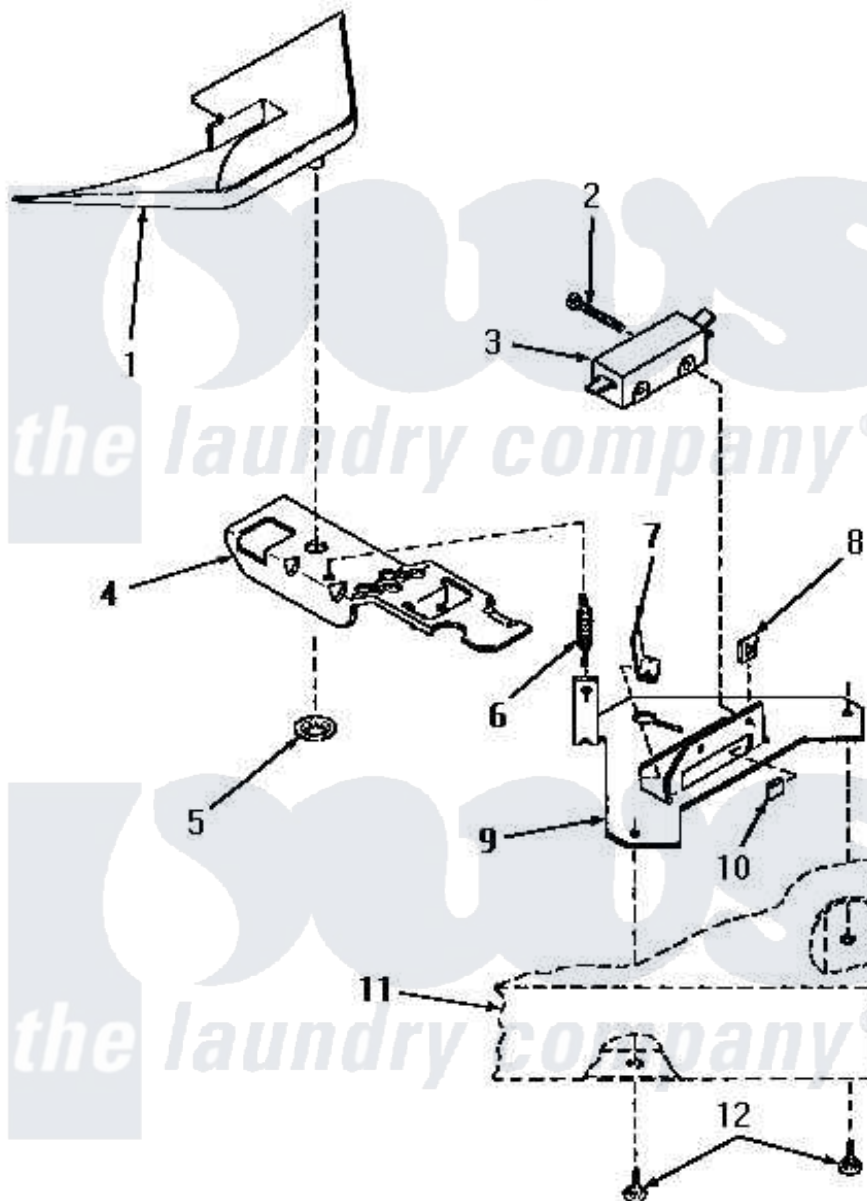

# Amana VA4013 13 - SWITCH AND BRACKET ASSY

Amana Residential Amana VA4013 Washer Parts Diagram 13 - SWITCH AND BRACKET ASSY  
 Click on the part number to view part

Item	Original Part Number	Replaced By	Status	Part Description
1	29042		Not Available	SHIELD,LID SWITCH
2	Q6516		Not Available	SCREW,6-32 X 1 ROUND H
3	27249		Not Available	SWITCH
4	32394		Not Available	LEVER,OUT-OF-BAL SWITC
5	<a href="#">29043</a>			Nut, Push
6	<a href="#">27603</a>			Spring, Switch Lever
7	<a href="#">Y27837</a>			Clip, Speed-"U" Type
8	27248		Not Available	NUT,SPEED U-TYPE
9	27250		Not Available	BRACKET,OUT-OF-BAL SWI
10	<a href="#">27610</a>			Clip, U
11	Y00000000		Not Available	SEE NOTE CABINET TOP -- (SEE PAGE 2, KEY 18)
12	<a href="#">28193</a>			Screw, 8-1/2 Tapping W/