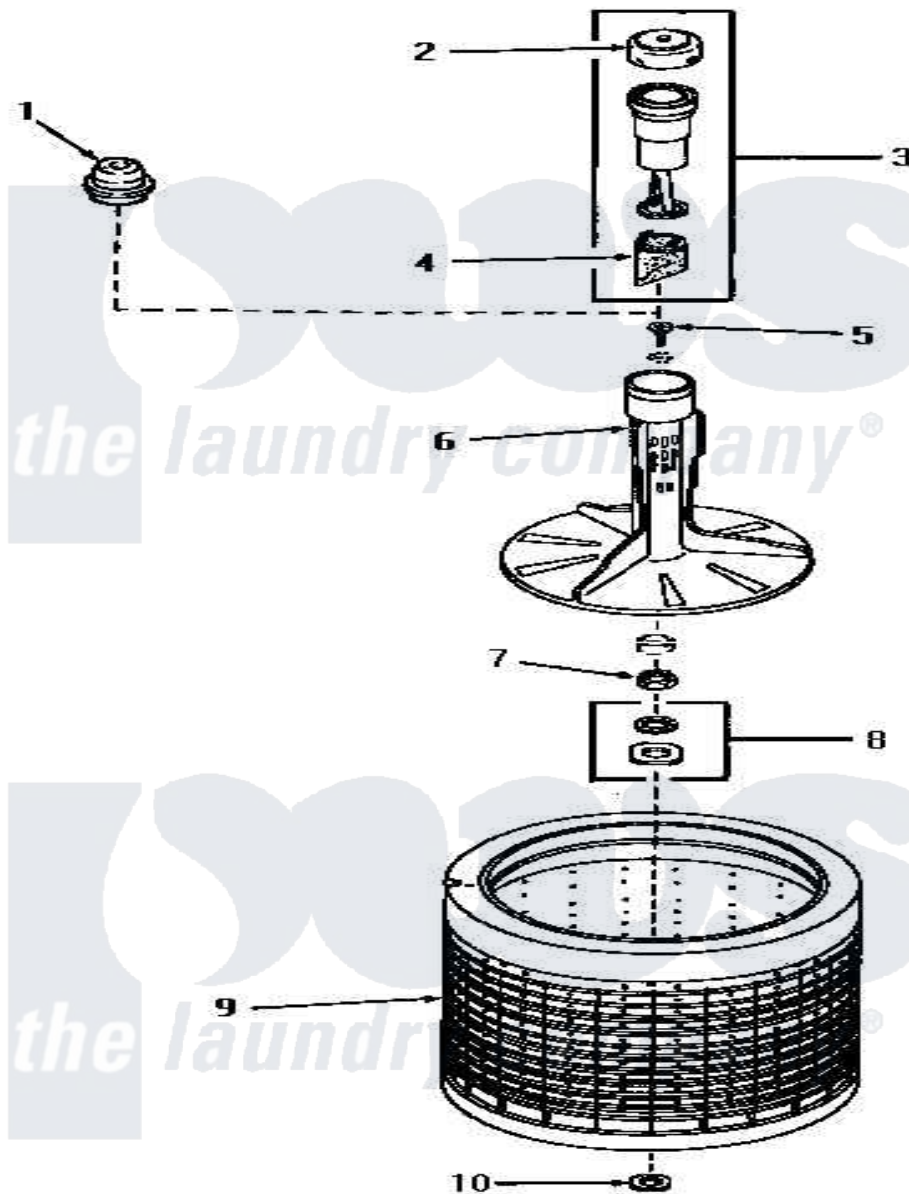

Amana VA6013 01 - AGITATOR AND WASHTUB

Amana [Residential Amana VA6013 Washer Parts](#) Parts Diagram 01 - AGITATOR AND WASHTUB
 Click on the part number to view part

Item	Original Part Number	Replaced By	Status	Part Description
1	13541		Not Available	No Longer Available
2	13652		Not Available	COVER,SOFTENER
3	13651		Not Available	ASSY,SOFTENER CASE
4	13654		Not Available	FILTER,LINT
5	13540			Screw Agitator
6	13650	5300808561		Slinger
7	13537			Nut
8	13538		Not Available	WASHER
9	13813	7756P001-34		Link
10	13535		Not Available	WASHER,FLANGED
NI	13526	27615P		Sealant