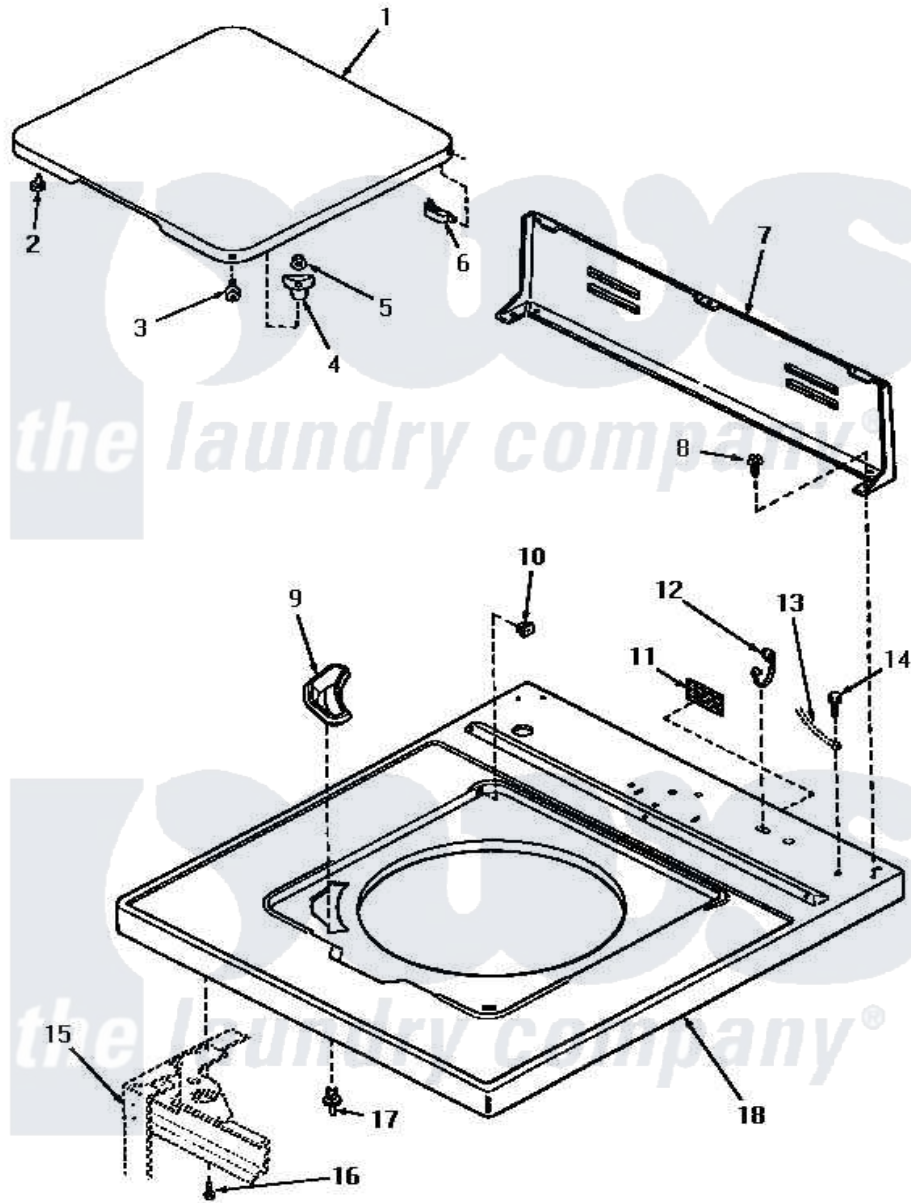

# Amana VA6013 02 - CAB TOP/LOADING DOOR & CTRL HOOD PAN

Amana Residential Amana VA6013 Washer Parts Parts Diagram 02 - CAB TOP/LOADING DOOR & CTRL HOOD PAN  
 Click on the part number to view part

Item	Original Part Number	Replaced By	Status	Part Description
1	31315L		Not Available	LOADING DOOR, ALMOND
"	31315W		Not Available	LOADING DOOR, WHITE
"	31315H		Not Available	LOADING DOOR, HARVEST GOLD
2	21685	<a href="#">40038001</a>		Bumper
3	27203		Not Available	ASSY,SCREW & WASHER
4	<a href="#">27419</a>			Catch
5	<a href="#">21752</a>			Nut, 8-32 Hex Brilock
6	27626		Not Available	HINGE,HIDDEN
7	31769		Not Available	PANEL,REAR
8	23962	<a href="#">W10116760</a>		Screw
9	32311		Not Available	DISPENSER,BLEACH
10	<a href="#">27625</a>			Bushing
11	24903		Not Available	STICKER,DISCONNECT POW
12	21903	<a href="#">211881</a>		Grommet, Cord Part Not Used-Gas Models Only

13	Y00000000		Not Available	SEE NOTE GROUND WIRE, GREEN
14	<a href="#">52909</a>			Screw, 10B-16 X 1/2 HeX
15	Y00000000		Not Available	SEE NOTE CABINET -- (SEE PAGE 12, KEY 1)
16	Y31644	<a href="#">27001200</a>		Screw
17	<a href="#">56534</a>			Barrel, Support
18	32513H		Not Available	CABINET TOP, HARVEST GOLD
"	32513L		Not Available	CABINET TOP, ALMOND
"	32513W		Not Available	CABINET TOP, WHITE