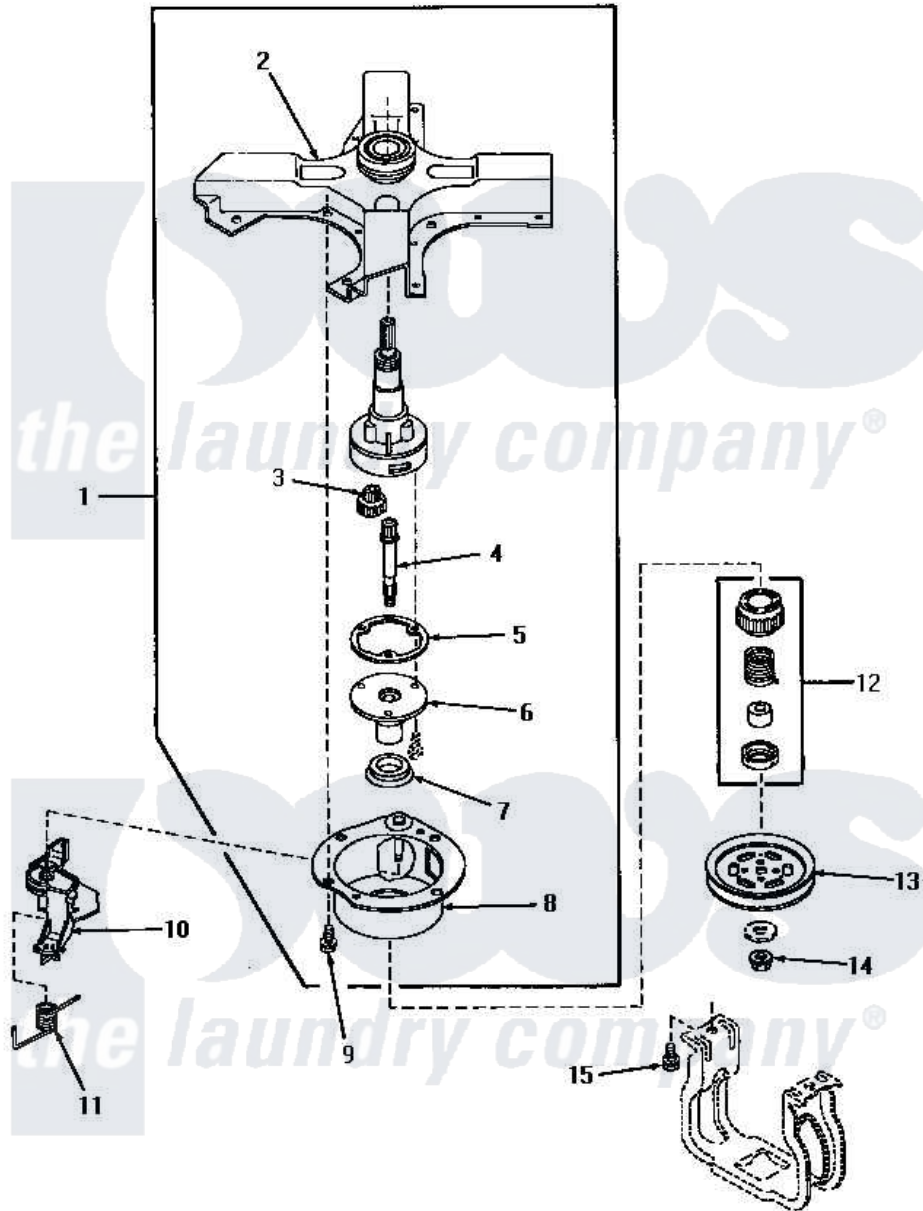

Amana VA6013 03 - CLUTCH BASE AND CLUTCH ASSY

Amana Residential Amana VA6013 Washer Parts Parts Diagram 03 - CLUTCH BASE AND CLUTCH ASSY
 Click on the part number to view part

Item	Original Part Number	Replaced By	Status	Part Description
1	13648		Not Available	ASSY,CLUTCH
2	13809		Not Available	ASSY,CLUTCH BASE
3	13810	014805		Groovpin 7/32 X 15/16
4	13811		Not Available	SHAFT
5	13514			Packing
6	13812		Not Available	ASSY,GEAR BOX
7	13522		Not Available	PULLEY,BOSS
8	13508		Not Available	COVER,CLUTCH
9	13509			Screw
10	31511			Sub 32643
11	13510		Not Available	SPRING,BRAKE LEVER
12	13517			Gear, Ratchet
13	13518			Pulley
14	13519		Not Available	NUT
15	13546		Not Available	NO LONGER AVAILABLE
NI	13516		Not Available	OIL,CLUTCH