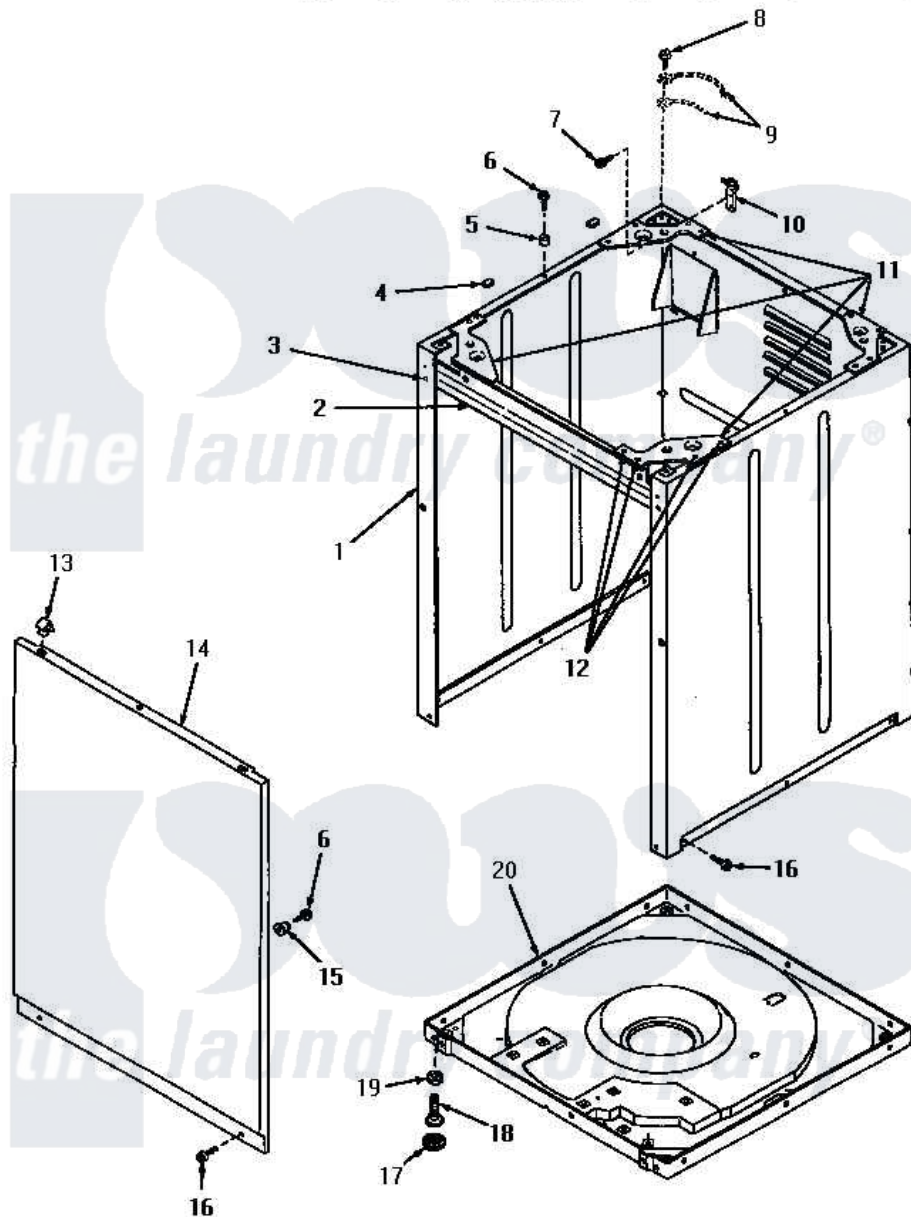

# Amana VA6013 04 - FRONT PANEL, CABINET AND BASE

Amana Residential Amana VA6013 Washer Parts Diagram 04 - FRONT PANEL, CABINET AND BASE  
 Click on the part number to view part

Item	Original Part Number	Replaced By	Status	Part Description
1	32024W		Not Available	CABINET (WHT)
"	32024H		Not Available	CABINET (HARVEST GOLD)
"	32024L		Not Available	CABINET (ALM)
2	32022		Not Available	TOP BRACE
3	23962	<a href="#">W10116760</a>		Screw
4	<a href="#">Y56128</a>			Pad, Bumper
5	56079	<a href="#">505187</a>		Locator, Panel
6	56086	<a href="#">Y014874</a>		Screw, Idler Arm And Sleeve
7	51780	<a href="#">3390631</a>		Screw, 10-16 X 3/8
8	56392		Not Available	SCREW,8-18 X 3/8 TAPPI
9	Y00000000		Not Available	SEE NOTE GROUND WIRES -- (GREEN)
10	<a href="#">Y27103</a>			Hinge, Hold-Down Lug
11	32021		Not Available	GUSSET, TRANSPLANT
12	32249		Not Available	SCREW,No.8B TAPPING-SPEC
13	28835	<a href="#">22001650</a>		Fastener, Spring

14	31844H		Not Available	FRONT PANEL, HARVEST GOLD
"	31844W	<a href="#">32708WP</a>		Panel Front
"	31844L	<a href="#">32708LP</a>		Panel, Front
15	<a href="#">28102</a>			Locator, Panel
16	27196	<a href="#">27001200</a>		Screw
17	21749	<a href="#">40016001</a>		Foot, Rubber
18	20409	<a href="#">22003428</a>		Leg, Adjustable
19	Y21899	<a href="#">40038101</a>		Nut, Leg
20	32509		Not Available	BASE ASSEMBLY