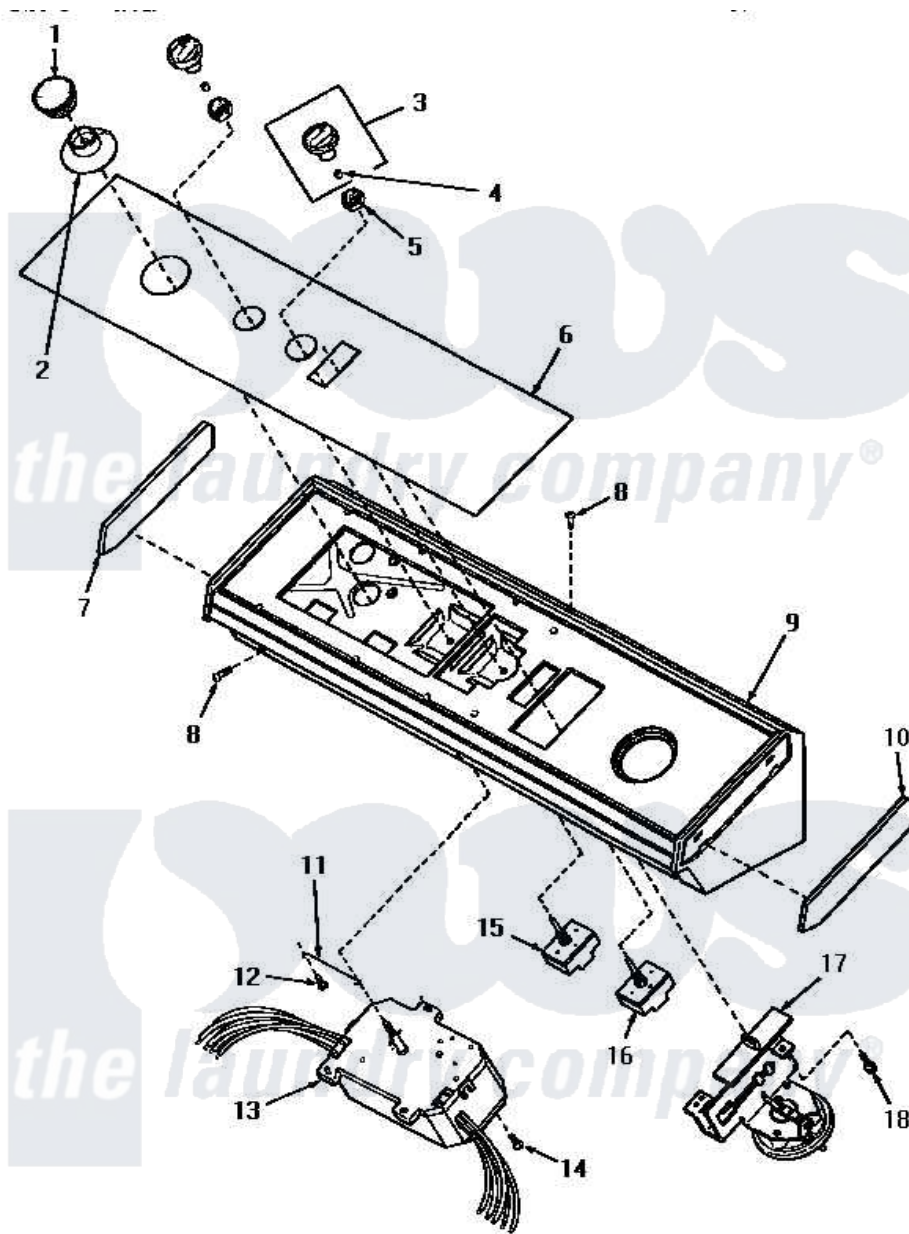

Amana VA6013 05 - GRAPHICS PANEL, CTRL HOOD AND CTRLS

Amana Residential Amana VA6013 Washer Parts Parts Diagram 05 - GRAPHICS PANEL, CTRL HOOD AND CTRLS
 Click on the part number to view part

Item	Original Part Number	Replaced By	Status	Part Description
"	NOTE:		Not Available	NOTE 3: INDIVIDUAL WIRES NOT SERVICED SEPERATLEY. ORDER COMPLETE ASSEMBLIES OR ORDER BY THE FOOT.
1	32253	WD1X1413		Spring
2	32254		Not Available	INDICATOR,DIAL
3	32310		Not Available	ASSY,KNOB-ROTARY-BROWN
4	10519		Not Available	RETAINER
5	57584		Not Available	NUT
6	32448		Not Available	PANEL,GRAPHIC-VA6013
7	32217		Not Available	INSERT,L.H.
8	31752		Not Available	SCREW,No.8ABX3/4 POZIDRI
9	32445		Not Available	No Longer Available
10	32218		Not Available	INSERT,R.H.
11	14089			Clip, Grounding
12	23962	W10116760		Screw

13	32041		Not Available	TIMER
14	21333	I1130		Compressor Terminal
15	32256		Not Available	NO LONGER AVAILABLE
16	32139		Not Available	SWITCH,TEMPERATURE
17	32069		Not Available	SWITCH,PRESSURE
18	31260			Screw, No.8 X 3/8 Ind H