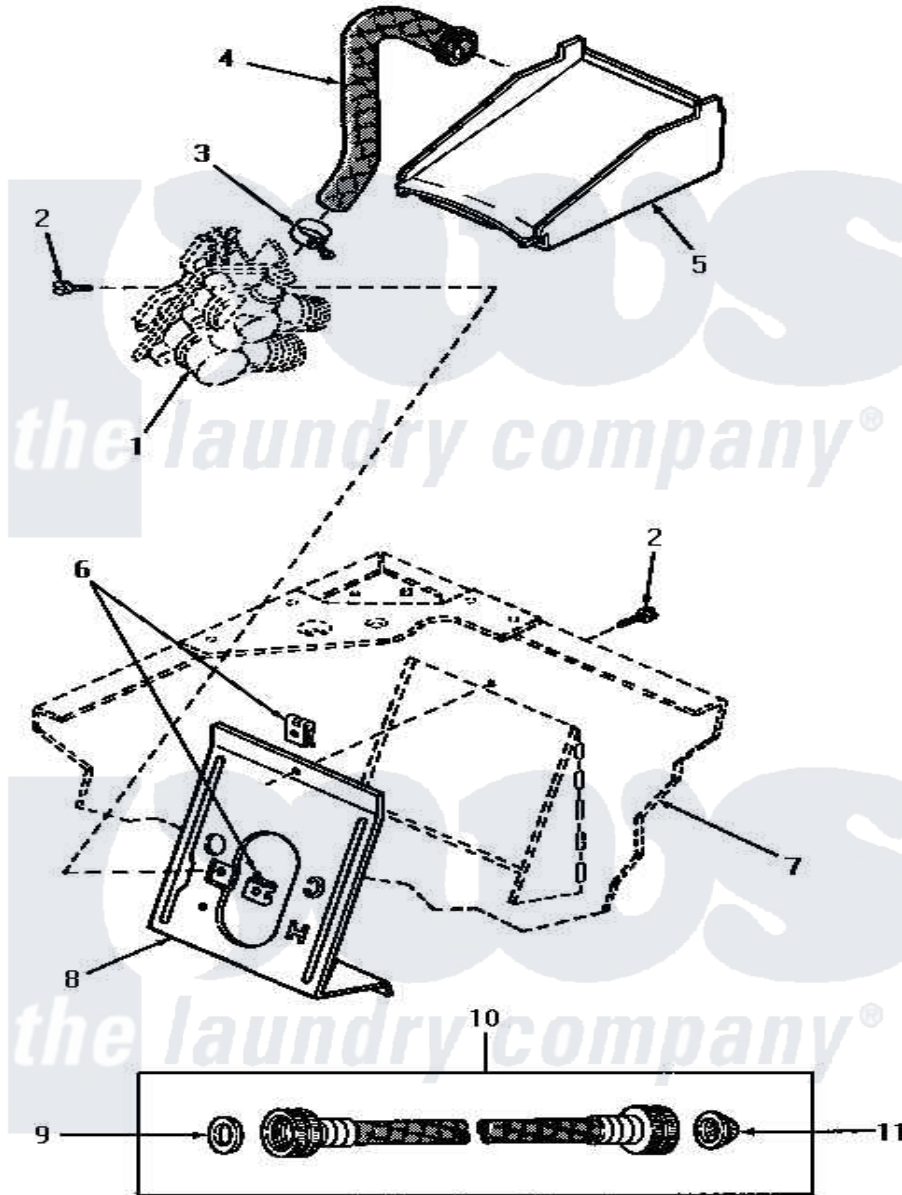

Amana VA6013 06 - INLET/FILLER HOSE & MIXING VLV MTG BRKT

Amana Residential Amana VA6013 Washer Parts Parts Diagram 06 - INLET/FILLER HOSE & MIXING VLV MTG BRKT
 Click on the part number to view part

Item	Original Part Number	Replaced By	Status	Part Description
1	Y00000000		Not Available	SEE NOTE MIXING VALVE -- (SEE PAGE 4, KEY 1)
2	56392		Not Available	SCREW,8-18 X 3/8 TAPPI
3	27643	596669		Clamp, Manifold
4	32136		Not Available	HOSE, INLET
5	32028		Not Available	INLET, WATER
6	54038			NUt, Speed U-Type
7	Y00000000		Not Available	SEE NOTE CABINET -- (SEE PAGE 12, KEY 1)
8	27126	39407		Bracket, Valve
9	20290	Y013783		Washer, Inlet Hose
10	28097	202860		Inlet Hose Assembly
11	28605	22002960		Strainer, Washer Inlet