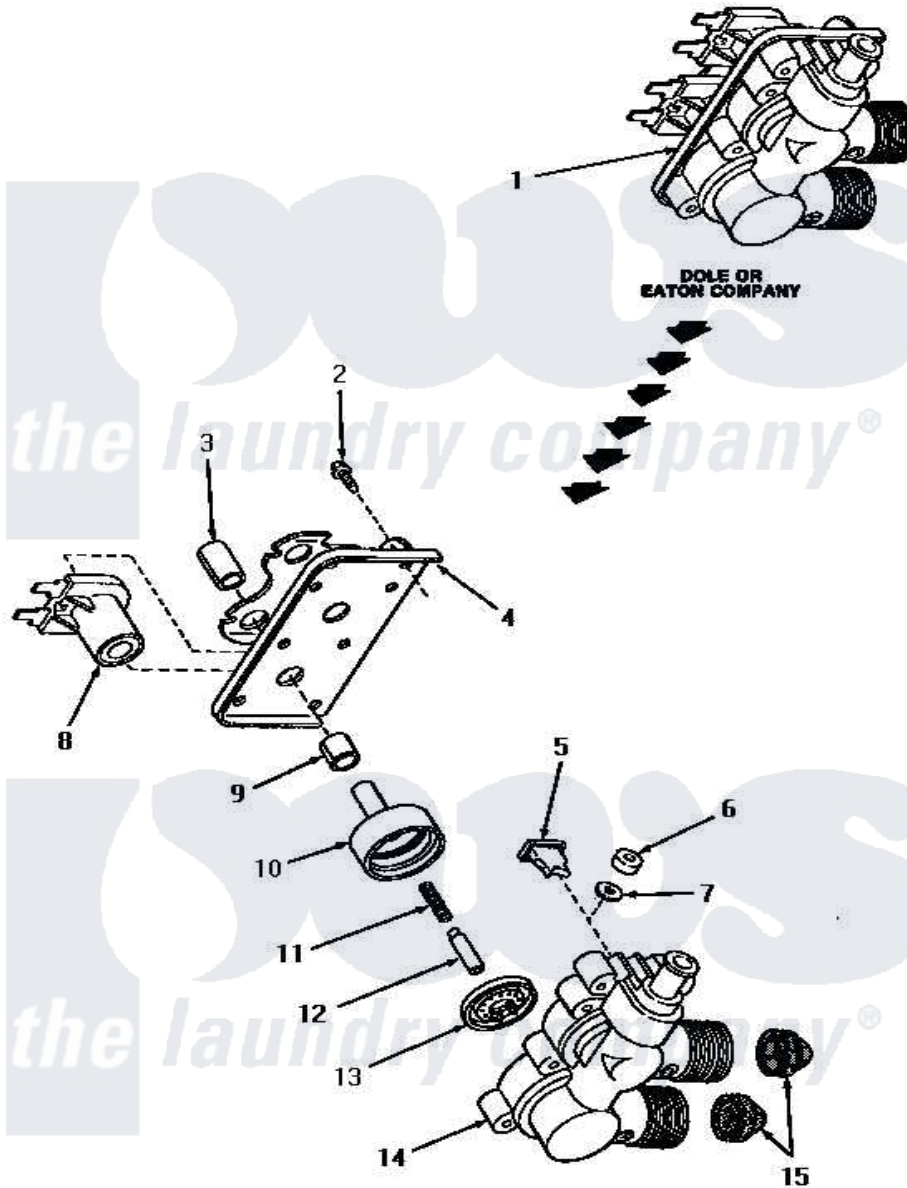

Amana VA6013 07 - MIXING VALVE ASSY

Amana Residential Amana VA6013 Washer Parts Parts Diagram 07 - MIXING VALVE ASSY
 Click on the part number to view part

Item	Original Part Number	Replaced By	Status	Part Description
1	32255		Not Available	VALVE,MIXING
2	25817C		Not Available	SCREW
3	24128		Not Available	SLEEVE, LONG
4	Y24127		Not Available	MOUNTING BRACKET
5	Y24135		Not Available	PLUG, FLOW REGULATOR
6	21438B		Not Available	REGULATOR, FLOW
7	23224C			Regulator, Flow
8	24126	33930		Valve, Mixing
9	24129		Not Available	SLEEVE, SHORT
10	24130			Guide, Armature
11	24131		Not Available	SPRING
12	24132		Not Available	ARMATURE
13	24134		Not Available	DIAPHRAGM
14	24125			Body, Valve
15	24122	22002960		Strainer, Washer Inlet