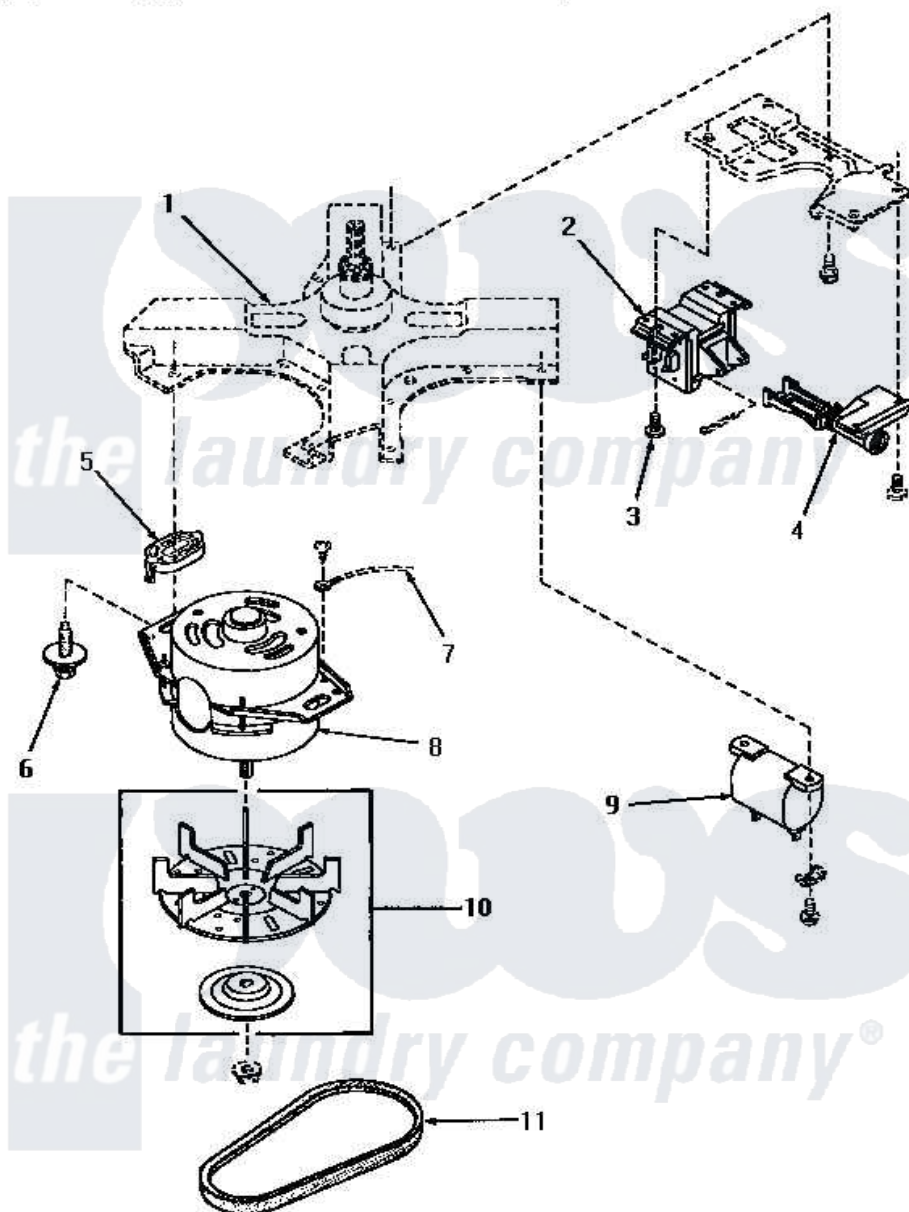

# Amana VA6013 08 - MOTOR, BELT, SOLENOID AND CAPACITOR

Amana [Residential Amana VA6013 Washer Parts](#) Parts Diagram 08 - MOTOR, BELT, SOLENOID AND CAPACITOR  
 Click on the part number to view part

Item	Original Part Number	Replaced By	Status	Part Description
1	Y00000000		Not Available	SEE NOTE CLUTCH ASSEMBLY -- (SEE PAGE 10, KEY 1)
2	<a href="#">13533</a>			Solenoid
3	<a href="#">13532</a>			Bolt
4	13531		Not Available	ASSY, LEVER
5	13523		Not Available	INSULATOR
6	13525		Not Available	ASSY, BOLT
7	Y00000000		Not Available	SEE NOTE GROUND WIRE, GREEN
8	<a href="#">13646</a>			Motor
9	13655		Not Available	CAPACITOR
10	13521		Not Available	PULLEY, MOTOR
11	13520		Not Available	BELT, V