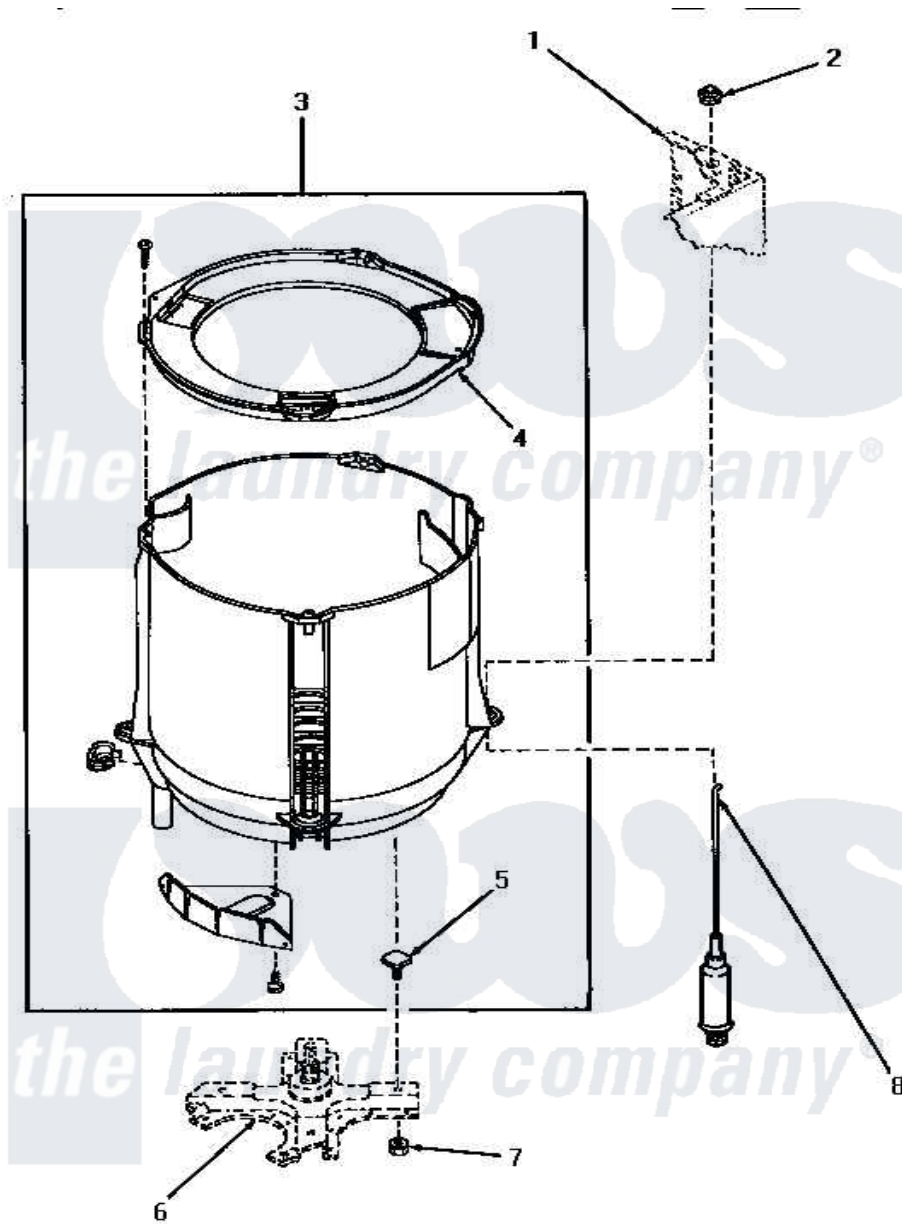

Amana VA6013 09 - OUTER TUB AND SNUBBER ASSY

Amana Residential Amana VA6013 Washer Parts Parts Diagram 09 - OUTER TUB AND SNUBBER ASSY
 Click on the part number to view part

Item	Original Part Number	Replaced By	Status	Part Description
1	Y00000000		Not Available	SEE NOTE CABINET ASSEMBLY -- (SEE PAGE 12, KEY 1)
2	14036		Not Available	PIVOT
3	13647		Not Available	TUB
4	13653		Not Available	COVER,TUB
5	13529		Not Available	BOLT
6	Y00000000		Not Available	SEE NOTE CLUTCH ASSEMBLY -- (SEE PAGE 10, KEY 1)
7	13519		Not Available	NUT
8	32332		Not Available	ASSY,SNUBBER-REAR
"	32262		Not Available	ASSY,SNUBBER-FRONT