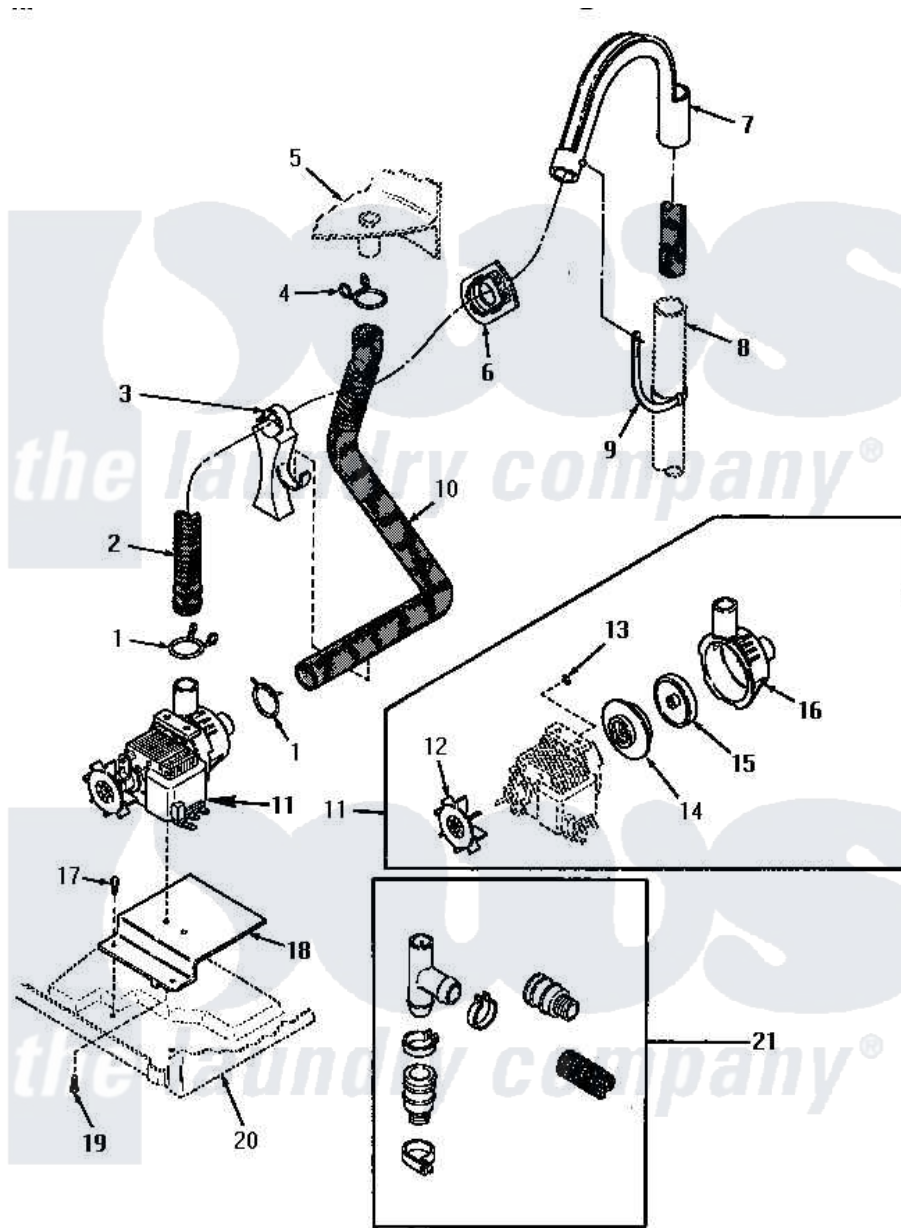

Amana VA6013 11 - PUMP ASSY, HOSES AND SIPHON BREAK KIT

Amana Residential Amana VA6013 Washer Parts Parts Diagram 11 - PUMP ASSY, HOSES AND SIPHON BREAK KIT
 Click on the part number to view part

Item	Original Part Number	Replaced By	Status	Part Description
1	29172		Not Available	CLAMP,HOSE
2	32137			Motor
3	29284			Stand, Hose
4	13582			Clamp, Hose
5	Y00000000		Not Available	SEE NOTE OUTER TUB -- (SEE PAGE 8, KEY 3)
6	32219			Relief, Strain
7	29144	22003814		Retainer, Drain Hose
8	Y00000000		Not Available	SEE NOTE STANDPIPE
9	29999	8539404		Tie-Wire
10	32026		Not Available	HOSE, PUMP
11	32027		Not Available	PUMP ASSEMBLY
12	32027D		Not Available	FAN
13	Y00000000		Not Available	SEE NOTE LOCKING PIN, RED
14	32027A		Not Available	SEAL AND GASKET
15	32027B		Not Available	IMPELLER

16	32027C		Not Available	PUMP BODY
17	Y31645	27001200		Screw
18	32216		Not Available	BRACKET,PUMP
19	29706		Not Available	SCREW,METRIC 1.00 X 12
20	Y00000000		Not Available	SEE NOTE BASE -- (SEE PAGE 12, KEY 20)
21	297P3	76660		Break-Sphn