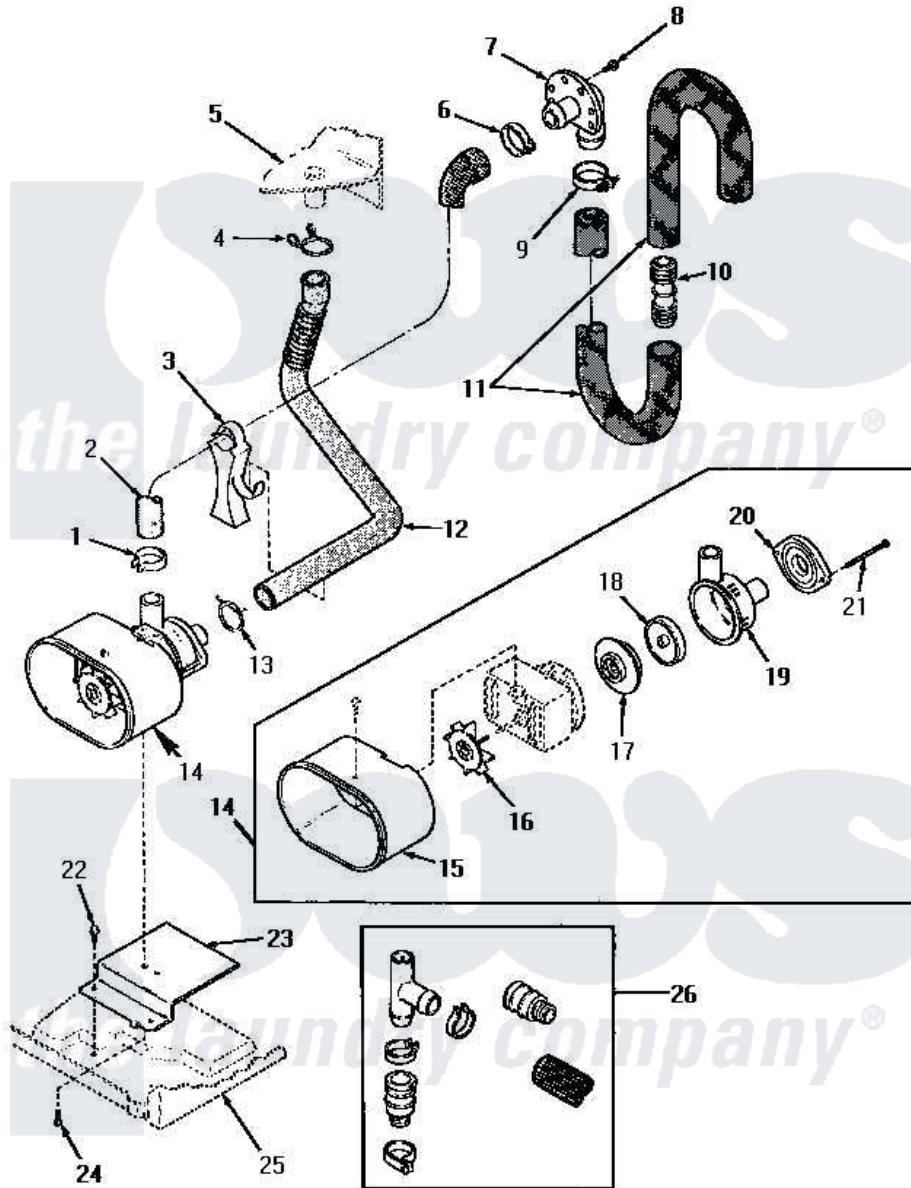

Amana VA6013 12 - PUMP ASSY/BRKT/HOSES & SIPHON BREAK KIT

Amana Residential Amana VA6013 Washer Parts Parts Diagram 12 - PUMP ASSY/BRKT/HOSES & SIPHON BREAK KIT

Click on the part number to view part

Item	Original Part Number	Replaced By	Status	Part Description
1	27151	285655		Clamp, Hose
2	30148		Not Available	HOSE,PUMP TO DRAIN
3	29284			Stand, Hose
4	13582			Clamp, Hose
5	Y00000000		Not Available	SEE NOTE OUTER TUB -- (SEE PAGE 8, KEY 3)
6	20391	285655		Clamp, Hose
7	23553		Not Available	ELBOW,DRAIN HOSE-PLAST
8	51784		Not Available	SCREW,10B-16 X 1/2 HEX
9	20211	285655		Clamp, Hose
10	25863	16272		Connector, Straight
11	28293			Hose, Drain
12	32026		Not Available	HOSE, PUMP
13	29172		Not Available	CLAMP,HOSE
14	29715		Not Available	PUMP ASSEMBLY
15	29715G		Not Available	COVER

16	29715F	Not Available	FAN
17	29715A	Not Available	SEAL GASKET
18	29715B	Not Available	IMPELLER
19	29715C	Not Available	BODY,PUMP
20	29715D	Not Available	FLANGE
21	29715E	Not Available	SCREW
22	Y31645	27001200	Screw
23	32216	Not Available	BRACKET,PUMP
24	29706	Not Available	SCREW,METRIC 1.00 X 12
25	Y00000000	Not Available	SEE NOTE BASE -- (SEE PAGE 12, KEY 20)
26	297P3	76660	Break-Sphn