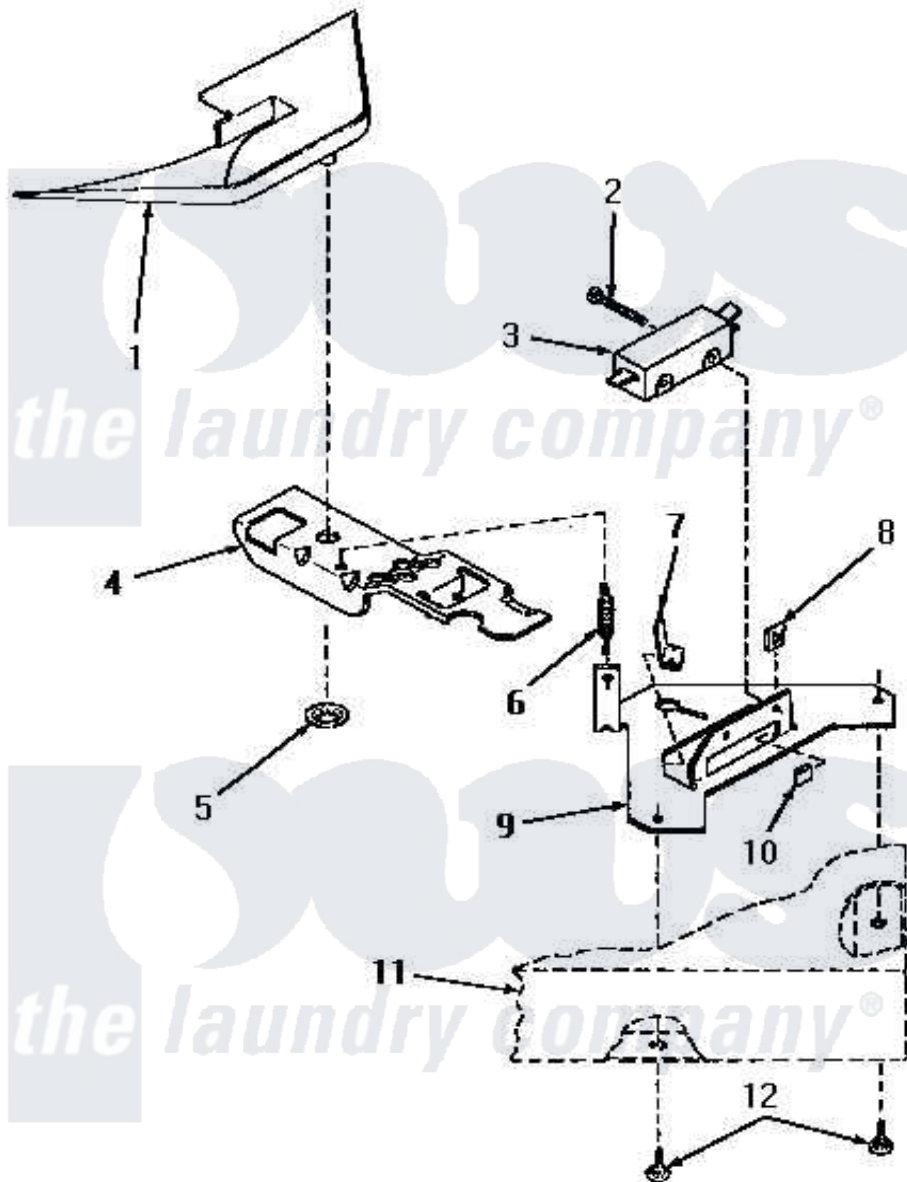

Amana VA6013 13 - SWITCH AND BRACKET ASSY

Amana Residential Amana VA6013 Washer Parts Parts Diagram 13 - SWITCH AND BRACKET ASSY
 Click on the part number to view part

| Item | Original Part Number | Replaced By | Status | Part Description |
|------|------------------------|-------------|---------------|---|
| 1 | 29042 | | Not Available | SHIELD,LID SWITCH |
| 2 | Q6516 | | Not Available | SCREW,6-32 X 1 ROUND H |
| 3 | 27249 | | Not Available | SWITCH |
| 4 | 32394 | | Not Available | LEVER,OUT-OF-BAL SWITC |
| 5 | 29043 | | | Nut, Push |
| 6 | 27603 | | | Spring, Switch Lever |
| 7 | Y27837 | | | Clip, Speed-"U" Type |
| 8 | 27248 | | Not Available | NUT,SPEED U-TYPE |
| 9 | 27250 | | Not Available | BRACKET,OUT-OF-BAL SWI |
| 10 | 27610 | | | Clip, U |
| 11 | Y00000000 | | Not Available | SEE NOTE CABINET TOP -- (SEE PAGE 2, KEY 18) |
| 12 | 28193 | | | Screw, 8-1/2 Tapping W/ |