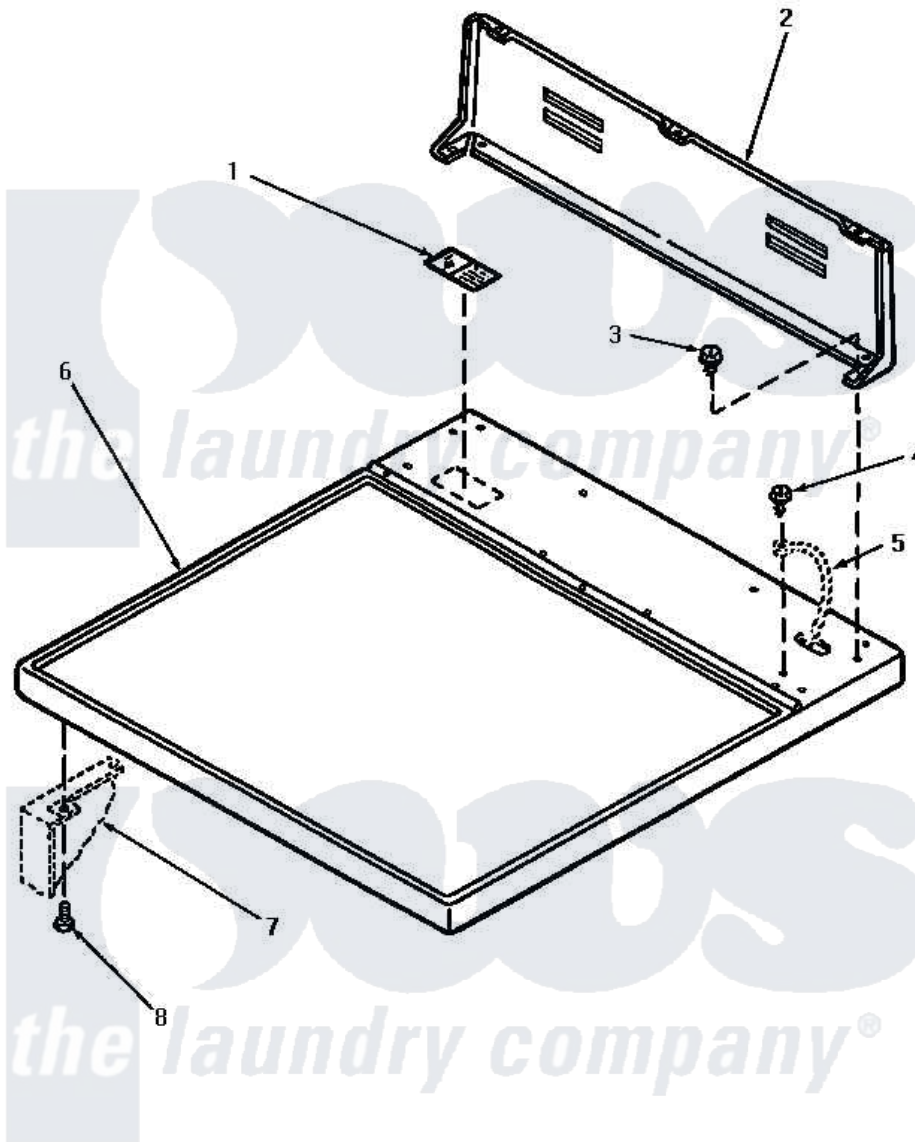

Amana VE3013 01 - CABINET TOP & CONTROL HOOD REAR PANEL

CABINET TOP AND CONTROL HOOD REAR PANEL

Amana [Residential Amana VE3013 Washer Parts](#) Parts Diagram 01 - CABINET TOP & CONTROL HOOD REAR PANEL
 Click on the part number to view part

Item	Original Part Number	Replaced By	Status	Part Description
1	24903		Not Available	STICKER,DISCONNECT POW
2	59970		Not Available	CONTROL HOOD, REAR PANEL
3	23962	W10116760		Screw
4	20530			Screw, 10-24 x 3/8 Hex
5	Y00000000		Not Available	SEE NOTE GROUND WIRE, GREEN
6	60815H		Not Available	ASSY, TOP PANEL-DOMESTI
"	60815L		Not Available	CABINET TOP, ALMOND
"	60815W		Not Available	ASSY, TOP & CARTON
7	Y00000000		Not Available	SEE NOTE CABINET
8	33562	27001200		Screw