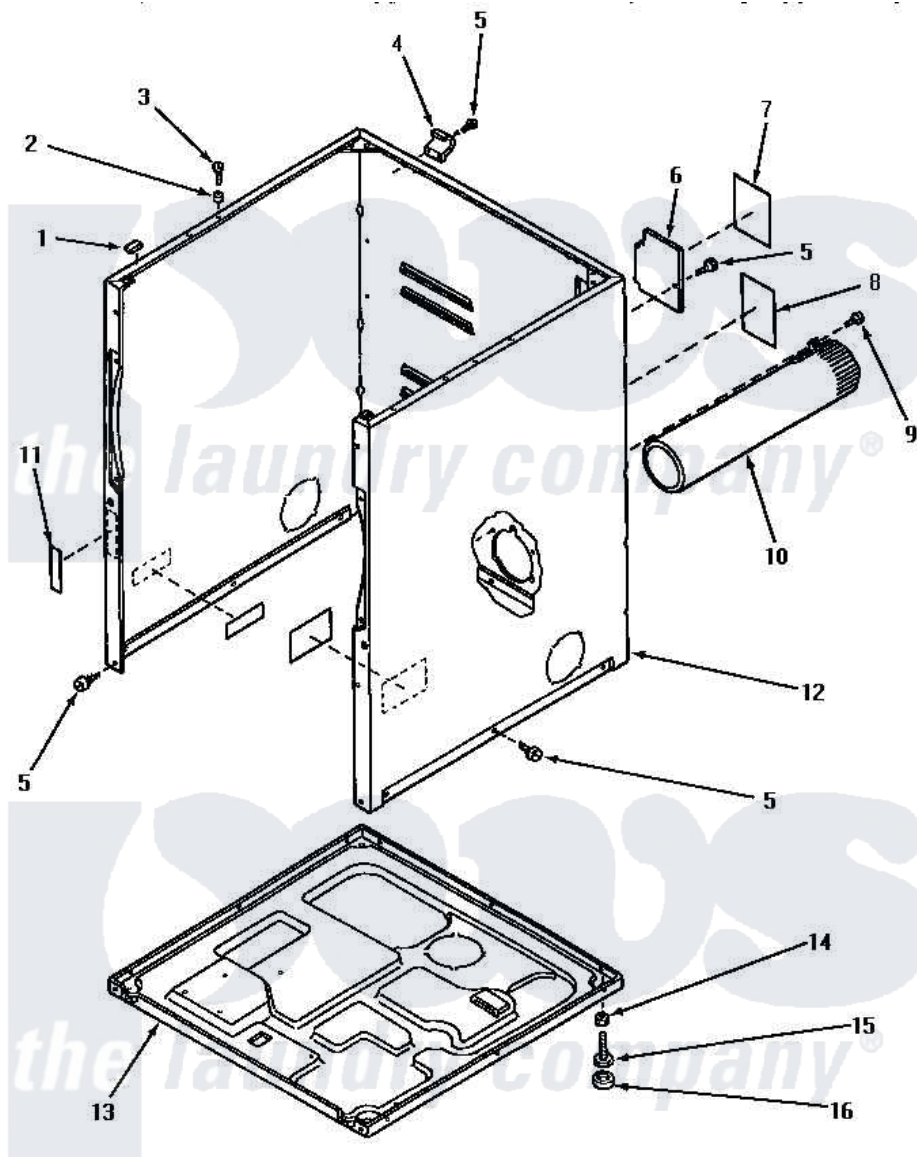

# Amana VE3013 02 - CABINET, EXHAUST DUCT & BASE

## CABINET, EXHAUST DUCT AND BASE

Amana [Residential Amana VE3013 Washer Parts](#) Parts Diagram 02 - CABINET, EXHAUST DUCT & BASE

[Click on the part number to view part](#)

Item	Original Part Number	Replaced By	Status	Part Description
1	<a href="#">Y56128</a>			Pad, Bumper
2	56079	<a href="#">505187</a>		Locator, Panel
3	32671	<a href="#">Y014874</a>		Screw, Idler Arm And Sleeve
4	60826		Not Available	HINGE, TOP
5	33562	<a href="#">27001200</a>		Screw
6	<a href="#">60821</a>			Access Cover
7	61206		Not Available	STICKER, NOTICE INSTALL
8	58866		Not Available	STICKER, WARNING-GROUND
9	Y33561	<a href="#">489464</a>		Screw
10	56118		Not Available	ASSY, EXHAUST DUCT
11	24903		Not Available	STICKER, DISCONNECT POW
12	60813PH		Not Available	CABINET, HARVEST GOLD
"	60813PW		Not Available	CABINET, WHITE
"	60813PL		Not Available	CABINET, ALMOND
13	<a href="#">60811</a>			Assembly, Base-Complete

14	20274	<a href="#">62739</a>	Nut, Lock
15	Y52696	<a href="#">Y305086</a>	Adjustable Leg And Nut
16	70282	<a href="#">Y314137</a>	Foot, Rubber