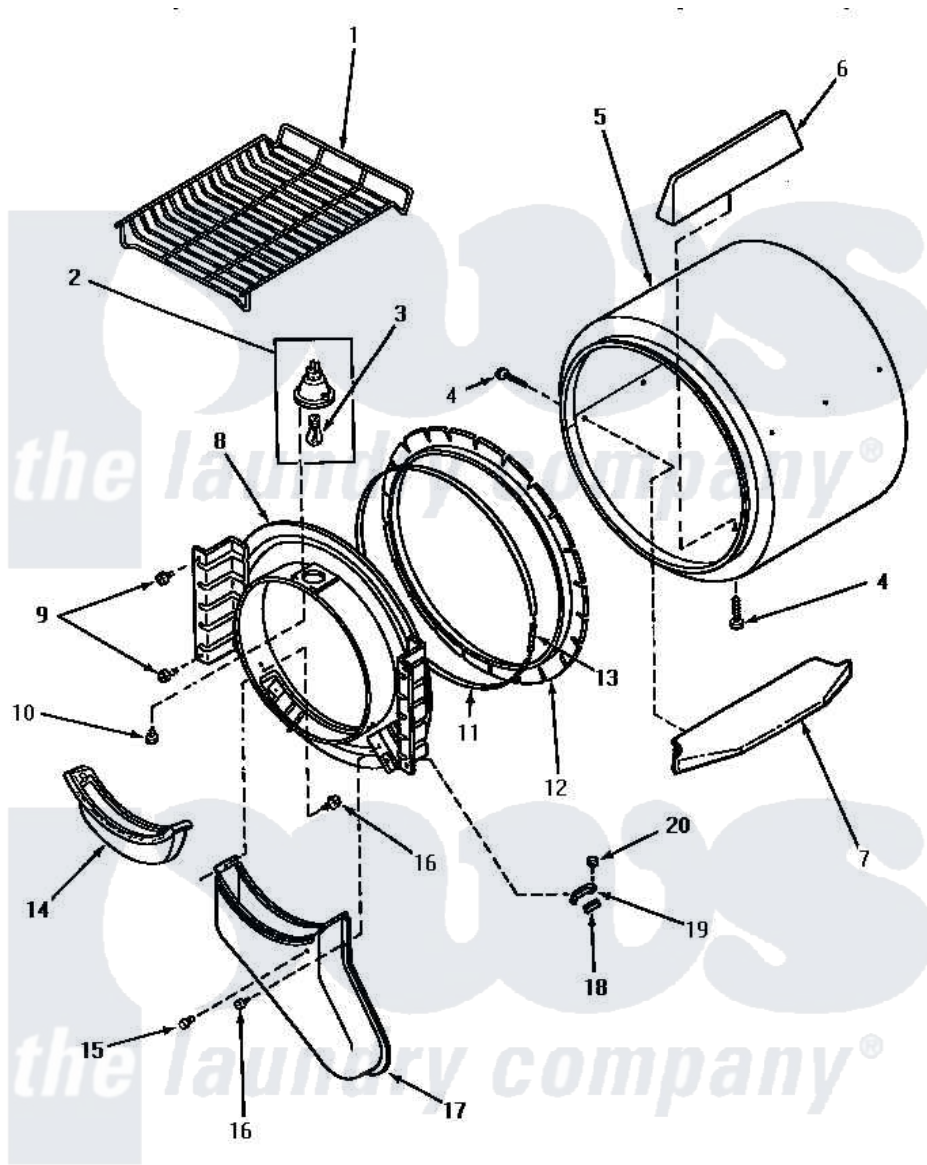

Amana VE3013 03 - FR BLKHD, AIR DUCT, FELT SEAL & CYLINDER

FRONT BULKHEAD, AIR DUCT, FELT SEAL AND CYLINDER

Amana [Residential Amana VE3013 Washer Parts](#) Parts Diagram 03 - FR BLKHD, AIR DUCT, FELT SEAL & CYLINDER

[Click on the part number to view part](#)

Item	Original Part Number	Replaced By	Status	Part Description
1	58846		Not Available	RACK, DRYING
4	56131		Not Available	SCREW, 10BT X 1 TAPPING
5	60645P		Not Available	ASSY, CYLINDER PACK
"	61073P		Not Available	ASSY, CYLINDER-WHITE
6	Y61399		Not Available	BAFFLE, CYLINDER-SHORT-
7	Y61027		Not Available	BAFFLE, CYLINDER-EXTEND
8	60774P		Not Available	ASSY BULK HEAD
9	33562	27001200		Screw
10	31260			Screw, No.8 X 3/8 Ind H
11	Y56090		Not Available	SEAL STRAP
12	56088			Assembly, Seal
13	52130	502496		Adapter, Strain Relief
14	61376P			Filter, Lint-White W/Inst.
15	56938		Not Available	BUMPER
16	Y33561	489464		Screw
17	60786			Assembly, Air Duct-Front

18 [58049](#)

Pad, Thin

19 [61448](#)

Glide, Cylinder-Rulon F

20 23962

[W10116760](#)

Screw