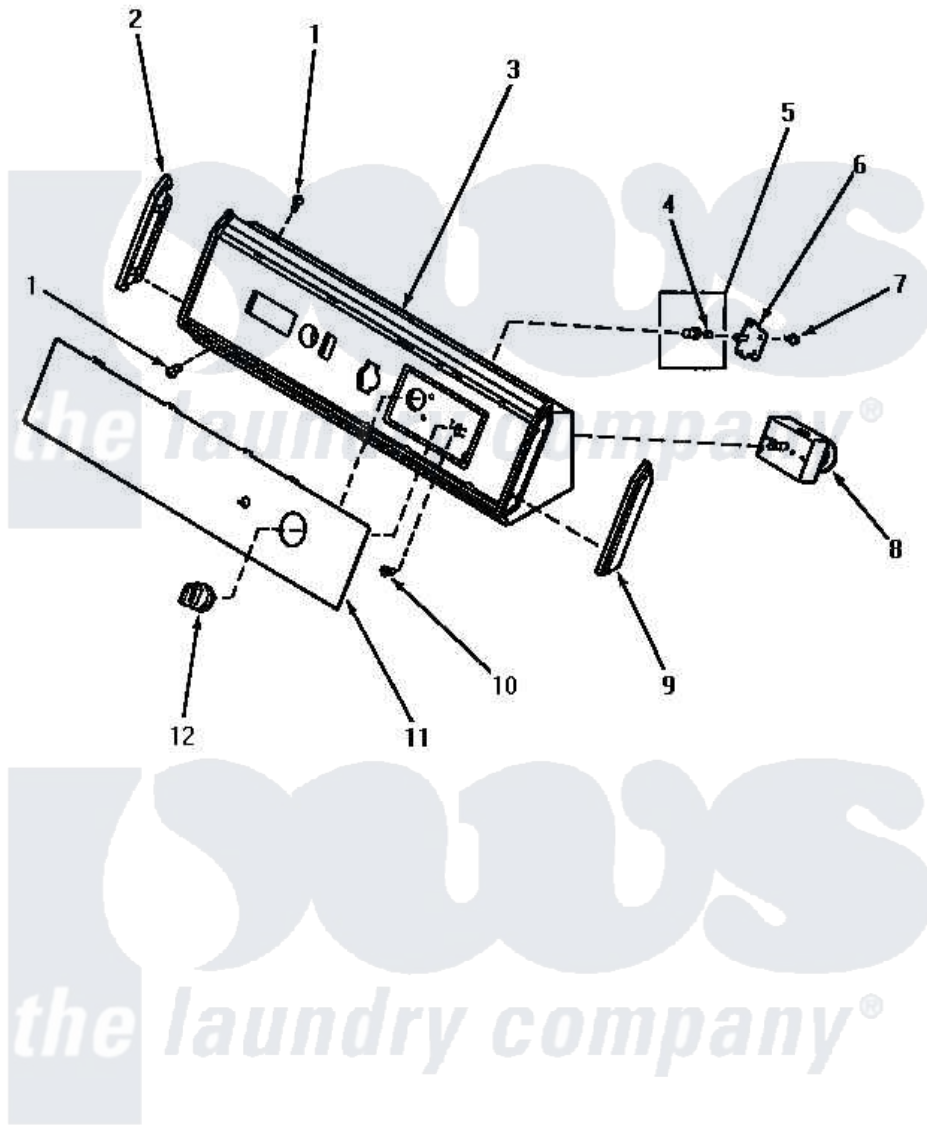

Amana VE3013 04 - GRAPHIC PANEL, CONTROL HOOD & CONTROLS

GRAPHIC PANEL, CONTROL HOOD AND CONTROLS

Amana [Residential Amana VE3013 Washer Parts](#) Parts Diagram 04 - GRAPHIC PANEL, CONTROL HOOD & CONTROLS

[Click on the part number to view part](#)

Item	Original Part Number	Replaced By	Status	Part Description
"	NOTE:		Not Available	IF DRYER IS INSTALLED IN A MANUFACTURED (MOBILE) HOME, OR IF LOCAL CODES DO NOT PERMIT GROUNDING THROUGH THE NEUTRAL, THIS WIRE WILL NOT BE ON THE DRYER. SEE I
1	31752		Not Available	SCREW, No.8ABX3/4 POZIDRI
2	32217		Not Available	INSERT, L.H.
3	59938		Not Available	ASSY, HOOD & MOUNTING P
4	10519		Not Available	RETAINER
5	59788		Not Available	ASSY, PUSH-TO-START BUT
6	59449		Not Available	SWITCH, PUSH-TO-START
7	23962	W10116760		Screw
8	59418			Timer, 2 Cycle
9	32218		Not Available	INSERT, R.H.
10	V50616	00767		Screw, 8A X 3/8 HeX Washer

11 60348

Not Available

PANEL, GRAPHIC

12 60284

Not Available

ASSY, TIMER KNOB & SKIR