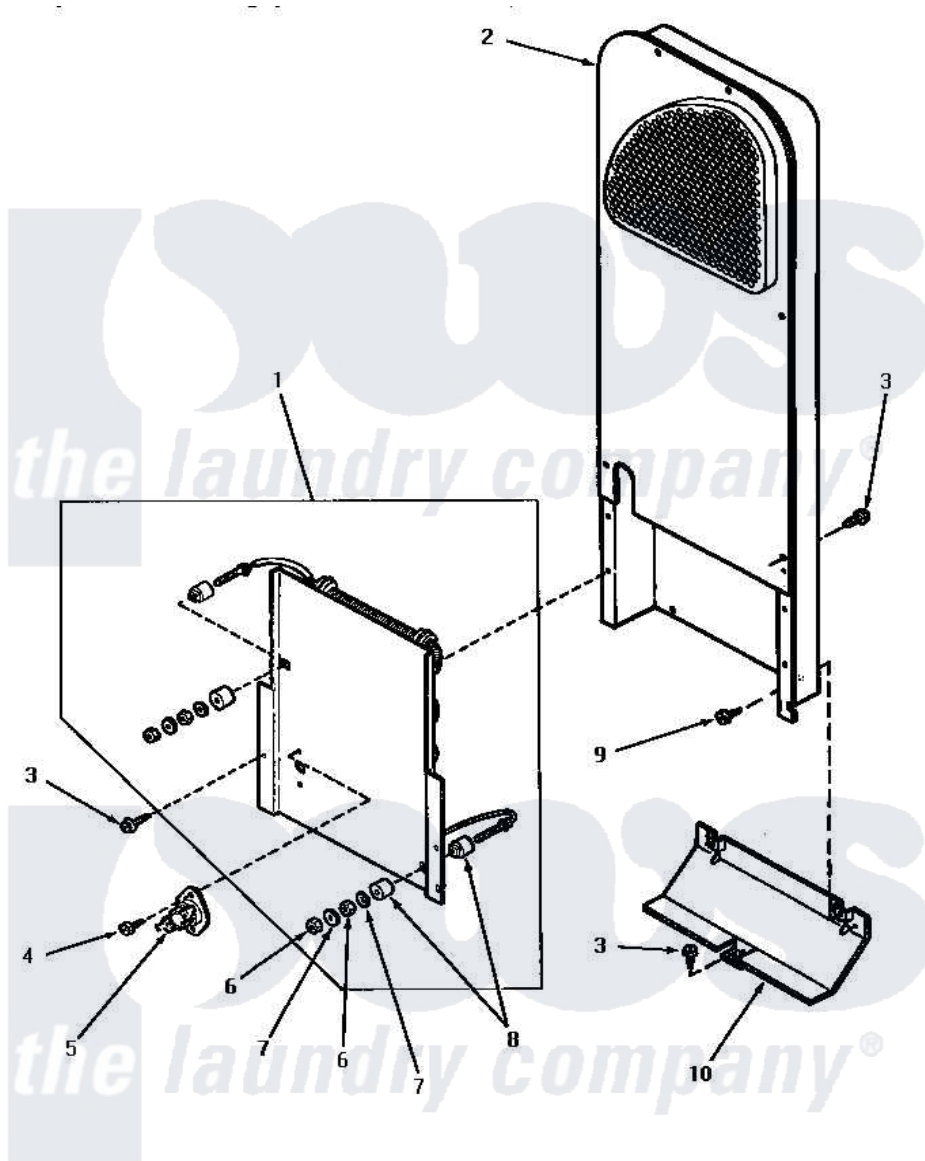

Amana VE3013 06 - HEATER BOX (THRU SN S6271975XG)

HEATER BOX (Electric Models through Serial No. S6271975XG)

Amana [Residential Amana VE3013 Washer Parts](#) Parts Diagram 06 - HEATER BOX (THRU SN S6271975XG)
Click on the part number to view part

Item	Original Part Number	Replaced By	Status	Part Description
1	61928			Heater Assembly 208V
"	61927			Heater Assembly
2	61161P	503605		Assembly, Heater Duct
3	33562	27001200		Screw
4	23222	3177991		Screw
5	56082			Thermostat, Limit
6	Q6163		Not Available	NUT
7	56552		Not Available	LOCKWASHER
8	57408			Insulator
9	51780	3390631		Screw, 10-16 X 3/8
10	60952		Not Available	SHIELD,HEAT DUCT