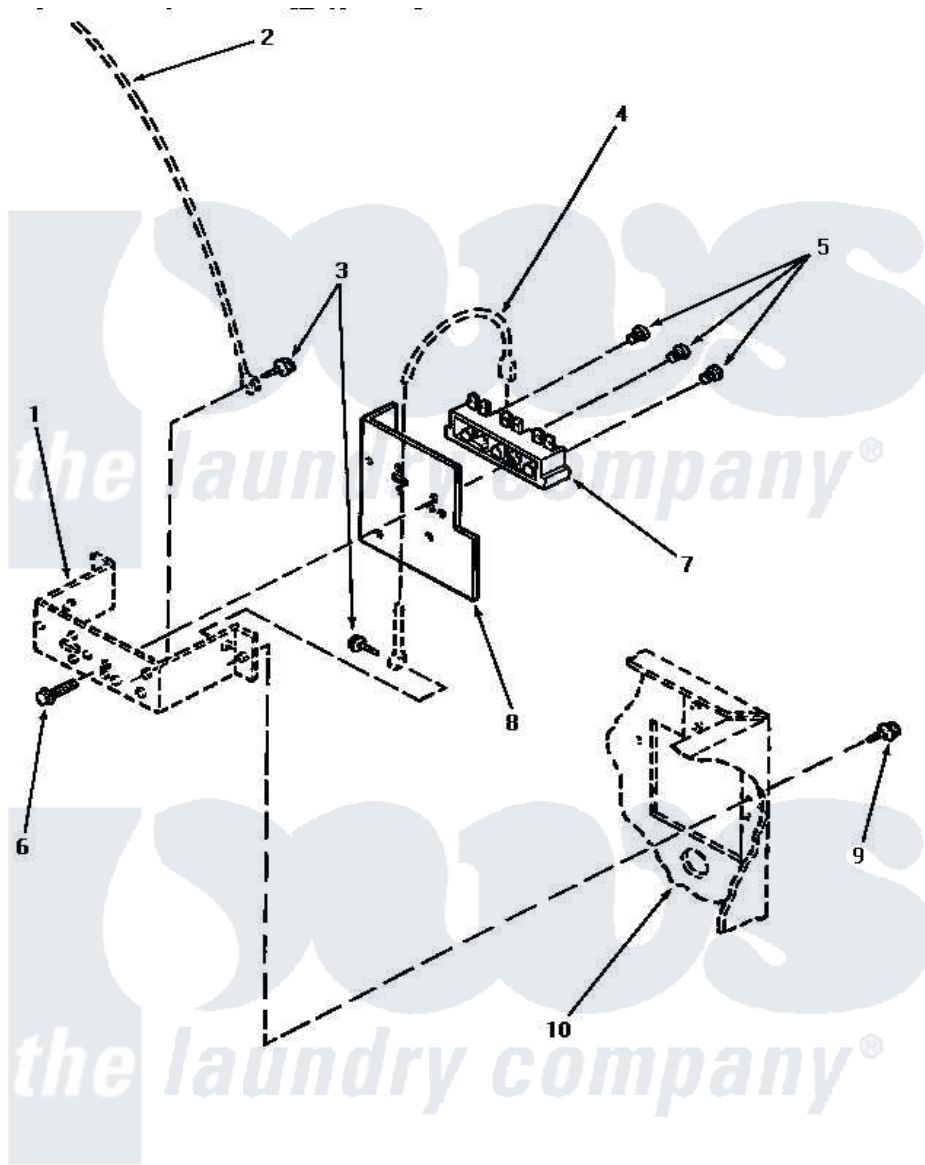

Amana VE3013 11 - TERMINAL BLOCK (STARTING SN S6271976XG)

TERMINAL BLOCK (Electric Models starting Serial No. S6271976XG)

Amana [Residential Amana VE3013 Washer Parts](#) Parts Diagram 11 - TERMINAL BLOCK (STARTING SN S6271976XG)
 Click on the part number to view part

Item	Original Part Number	Replaced By	Status	Part Description
1	Y00000000		Not Available	SEE NOTE TERMINAL BLOCK BRACKET
2	Y00000000		Not Available	SEE NOTE GROUND WIRE, GREEN
3	20530			Screw, 10-24 x 3/8 Hex
4	Y00000000		Not Available	SEE NOTE GROUND WIRE, GREEN -- (SEE NOTE)
5	Y61199	3400094		Screw, 10-32 X 3/8
6	Y61200	501285		Screw, No.12 X 9/16-Pla
7	61923P	61923		Block, Terminal
8	56087			Shield, Terminal Block
9	33562	27001200		Screw
10	Y00000000		Not Available	SEE NOTE CABINET