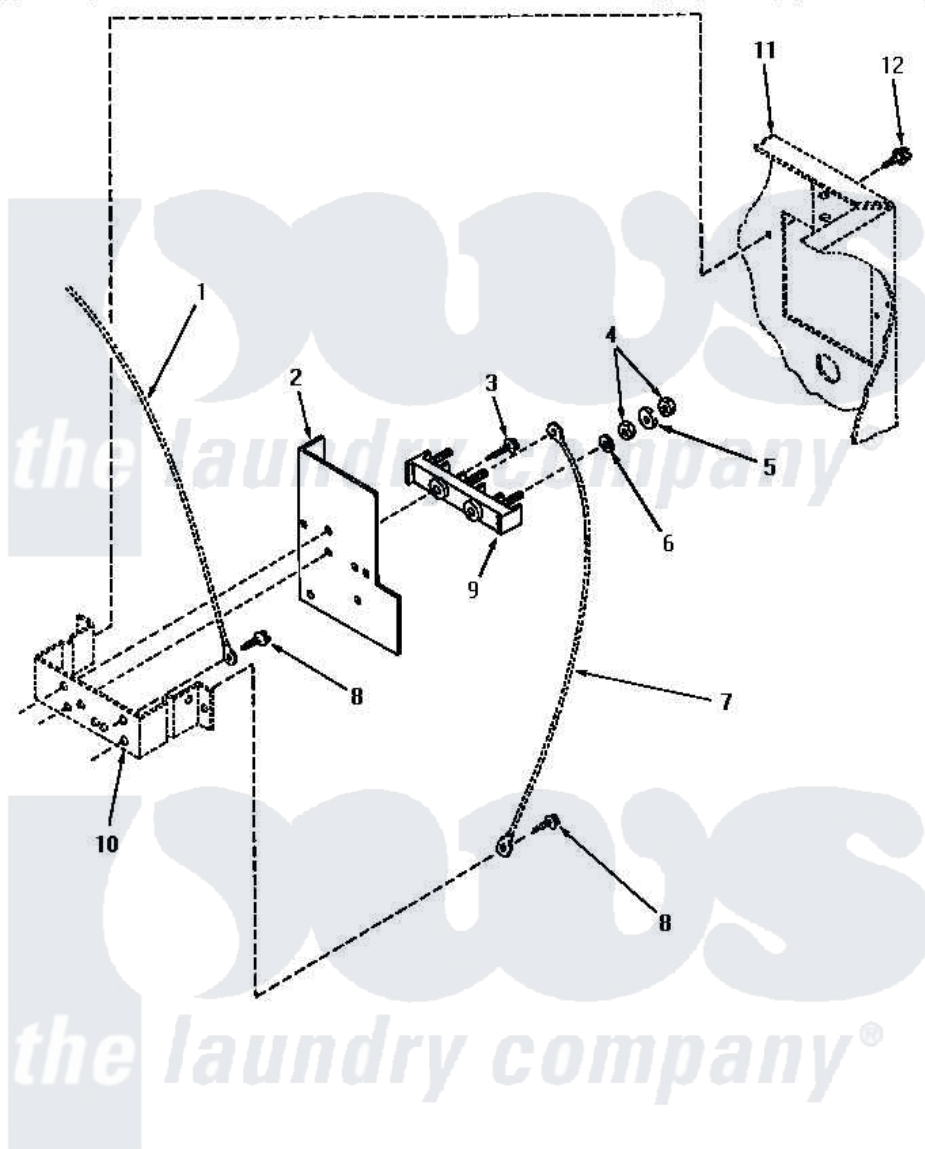

Amana VE3013 12 - TERMINAL BLOCK (THRU SN S6271975XG)

TERMINAL BLOCK (Electric Models through Serial No. S6271975XG)

Amana [Residential Amana VE3013 Washer Parts](#) Parts Diagram 12 - TERMINAL BLOCK (THRU SN S6271975XG)

[Click on the part number to view part](#)

Item	Original Part Number	Replaced By	Status	Part Description
1	Y00000000		Not Available	SEE NOTE GROUND WIRE, GREEN
2	56087			Shield, Terminal Block
3	Q6535		Not Available	SCREW, 10B-16 X 3/4 ROU
4	Q6163		Not Available	NUT
5	51474		Not Available	WASHER, 13/64IDX1/2ODX.
6	56552		Not Available	LOCKWASHER
7	Y00000000		Not Available	SEE NOTE GROUND WIRE, GREEN -- (SEE NOTE)
8	20530			Screw, 10-24 x 3/8 Hex
9	58555		Not Available	TERMINAL BLOCK
10	Y00000000		Not Available	SEE NOTE TERMINAL BLOCK BRACKET
11	Y00000000		Not Available	SEE NOTE CABINET
12	33562	27001200		Screw