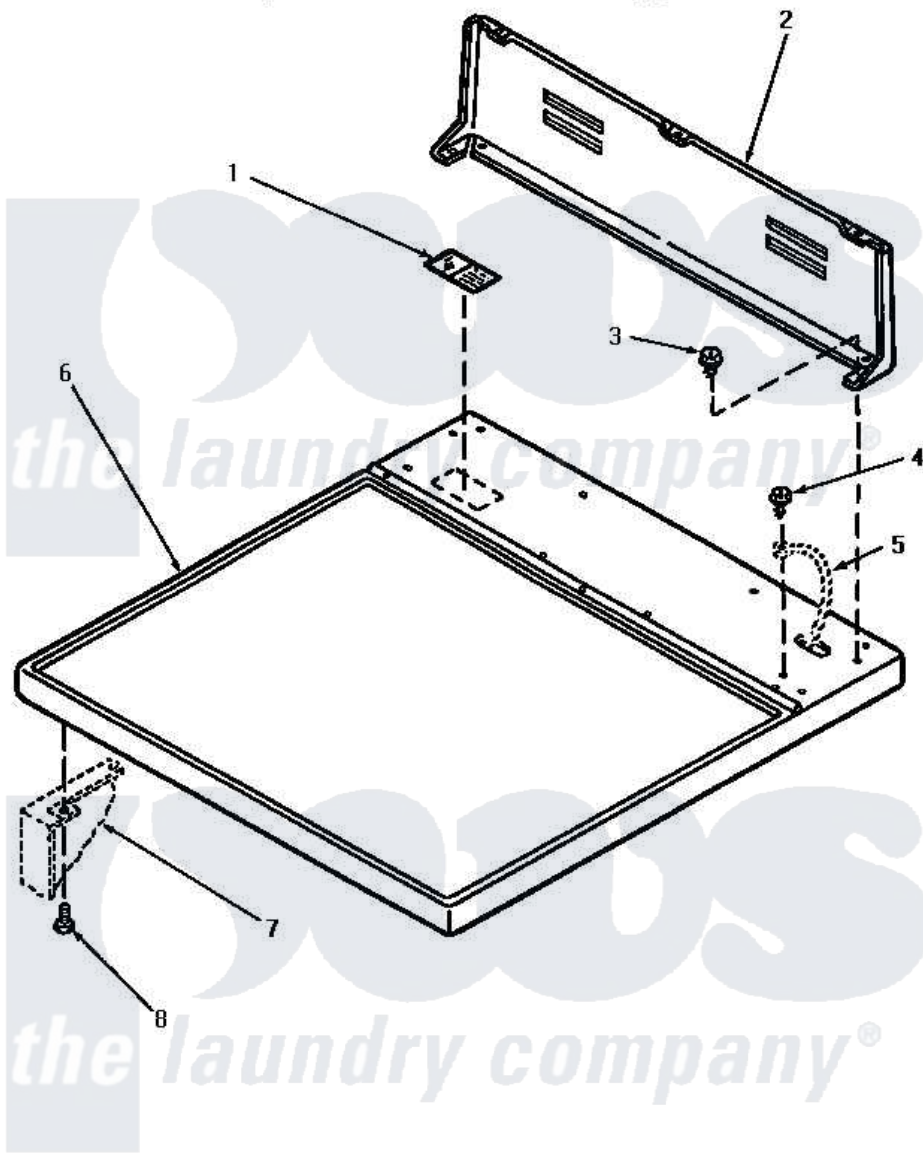

Amana VE5013 01 - CABINET TOP & CONTROL HOOD REAR PANEL

CABINET TOP AND CONTROL HOOD REAR PANEL

Amana [Residential Amana VE5013 Washer Parts](#) Parts Diagram 01 - CABINET TOP & CONTROL HOOD REAR PANEL
 Click on the part number to view part

Item	Original Part Number	Replaced By	Status	Part Description
1	24903		Not Available	STICKER,DISCONNECT POW
2	59970		Not Available	CONTROL HOOD, REAR PANEL
3	23962	W10116760		Screw
4	20530			Screw, 10-24 x 3/8 Hex
5	Y00000000		Not Available	SEE NOTE GROUND WIRE, GREEN
6	60815H		Not Available	ASSY, TOP PANEL-DOMESTI
"	60815L		Not Available	CABINET TOP, ALMOND
"	60815W		Not Available	ASSY, TOP & CARTON
7	Y00000000		Not Available	SEE NOTE CABINET
8	33562	27001200		Screw