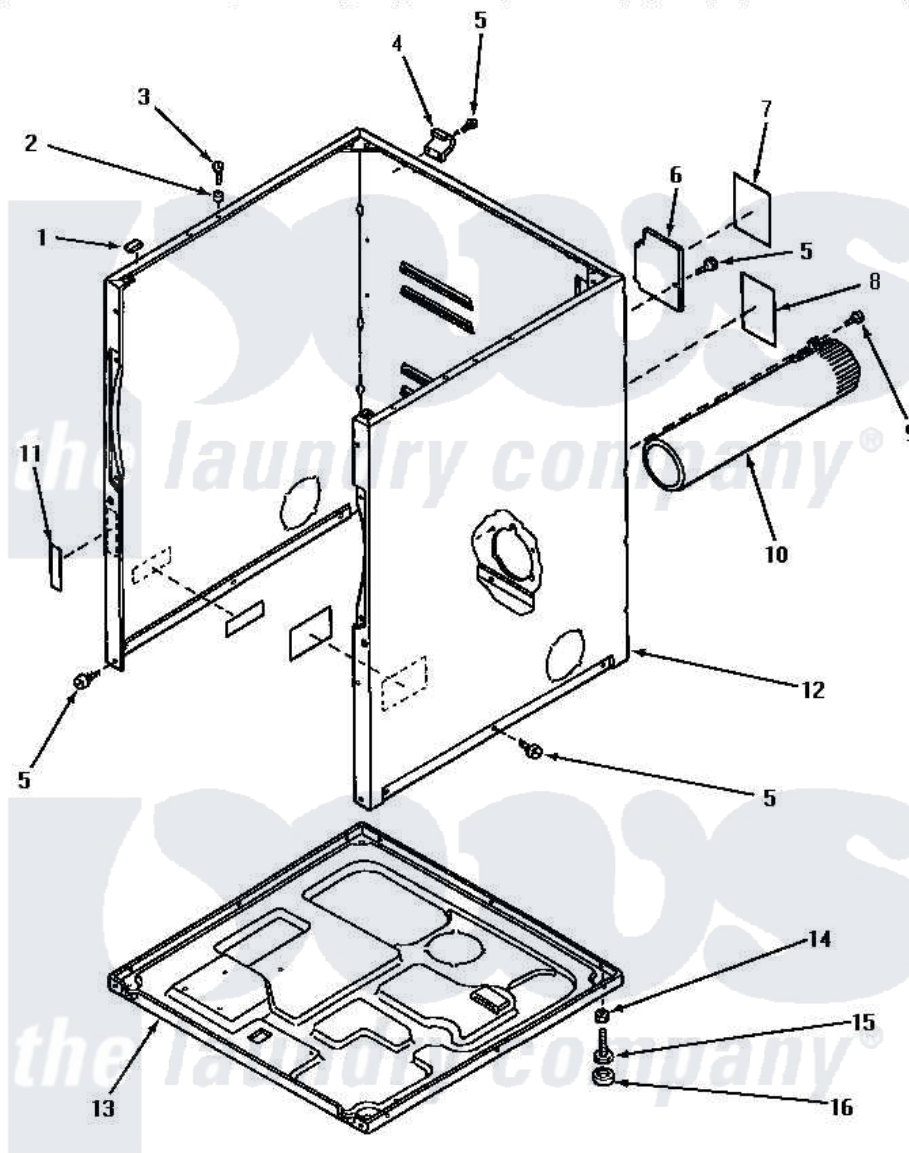

Amana VE5013 02 - CABINET, EXHAUST DUCT & BASE

CABINET, EXHAUST DUCT AND BASE

Amana [Residential Amana VE5013 Washer Parts](#) Parts Diagram 02 - CABINET, EXHAUST DUCT & BASE

[Click on the part number to view part](#)

Item	Original Part Number	Replaced By	Status	Part Description
1	Y56128			Pad, Bumper
2	56079	505187		Locator, Panel
3	32671	Y014874		Screw, Idler Arm And Sleeve
4	60826		Not Available	HINGE, TOP
5	33562	27001200		Screw
6	60821			Access Cover
7	61206		Not Available	STICKER, NOTICE INSTALL
8	58866		Not Available	STICKER, WARNING-GROUND
9	Y33561	489464		Screw
10	56118		Not Available	ASSY, EXHAUST DUCT
11	24903		Not Available	STICKER, DISCONNECT POW
12	60813PH		Not Available	CABINET, HARVEST GOLD
"	60813PW		Not Available	CABINET, WHITE
"	60813PL		Not Available	CABINET, ALMOND
13	60811			Assembly, Base-Complete

14	20274	62739	Nut, Lock
15	Y52696	Y305086	Adjustable Leg And Nut
16	70282	Y314137	Foot, Rubber