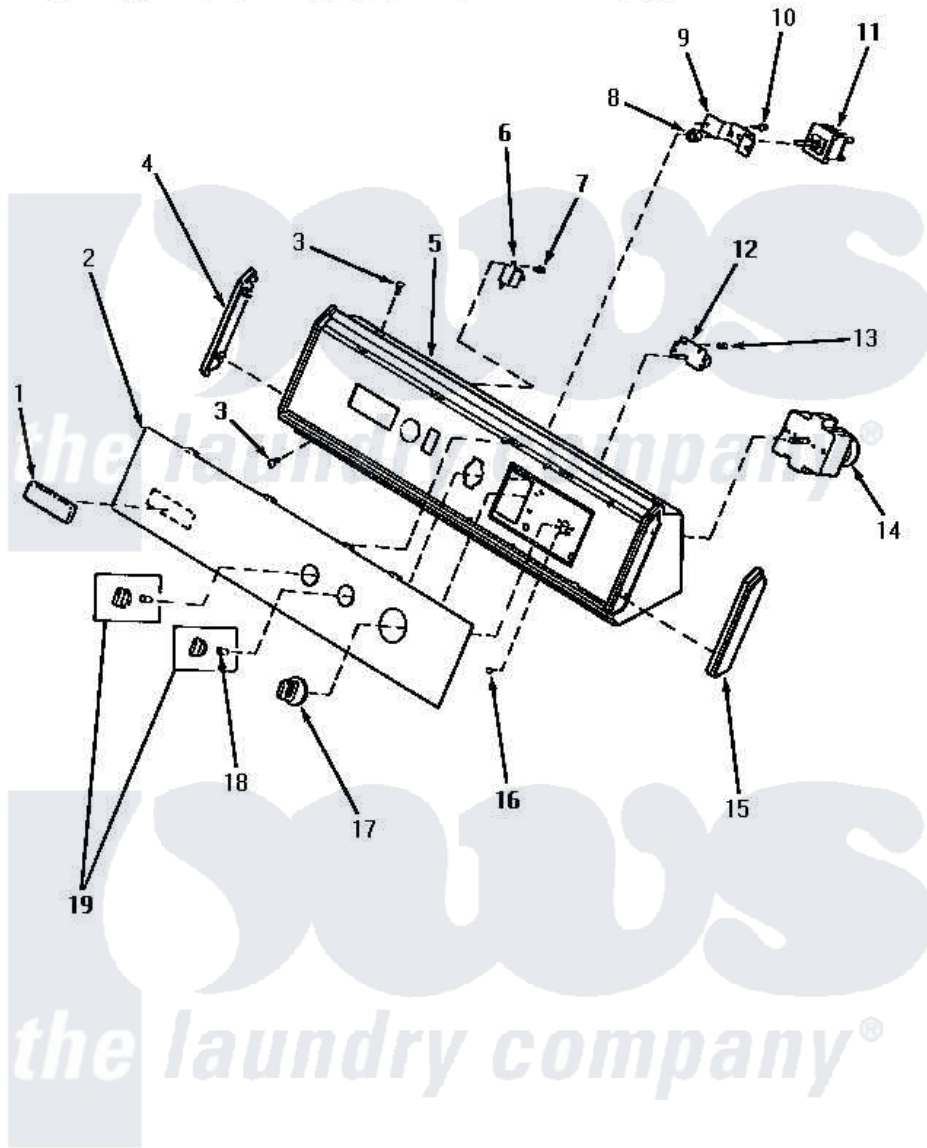

Amana VE5013 04 - GRAPHIC PANEL, CONTROL HOOD & CONTROLS

GRAPHIC PANEL, CONTROL HOOD AND CONTROLS

Amana [Residential Amana VE5013 Washer Parts](#) Parts Diagram 04 - GRAPHIC PANEL, CONTROL HOOD & CONTROLS

[Click on the part number to view part](#)

Item	Original Part Number	Replaced By	Status	Part Description
"	NOTE:		Not Available	IF DRYER IS INSTALLED IN A MANUFACTURED (MOBILE) HOME, OR IF LOCAL CODES DO NOT PERMIT GROUNDING THROUGH THE NEUTRAL, THIS WIRE WILL NOT BE ON THE DRYER. SEE I
2	60347		Not Available	PANEL, GRAPHIC
3	31752		Not Available	SCREW, No. 8ABX3/4 POZIDRI
4	32217		Not Available	INSERT, L.H.
5	59955		Not Available	ASSY, HOOD & MOUNTING P
6	59446			Signal, Non-Adjustable
7	23962	W10116760		Screw
8	57584		Not Available	NUT
9	59704			Bracket, Switch Mount
10	31260			Screw, No. 8 X 3/8 Ind H
11	Y61511		Not Available	SWITCH, FABRIC SELECTOR

"	58813	58813P		Switch W/Instructions
12	59450		Not Available	SWITCH,ROTATE-TO-START
13	23962	W10116760		Screw
14	59497			Timer, 4 Cycle
15	32218		Not Available	INSERT,R.H.
16	Y59616	90767		Screw, 8A X 3/8 HeX Washer Head Tapping
17	60284		Not Available	ASSY,TIMER KNOB & SKIR
18	10519		Not Available	RETAINER
19	32310		Not Available	ASSY,KNOB-ROTARY-BROWN