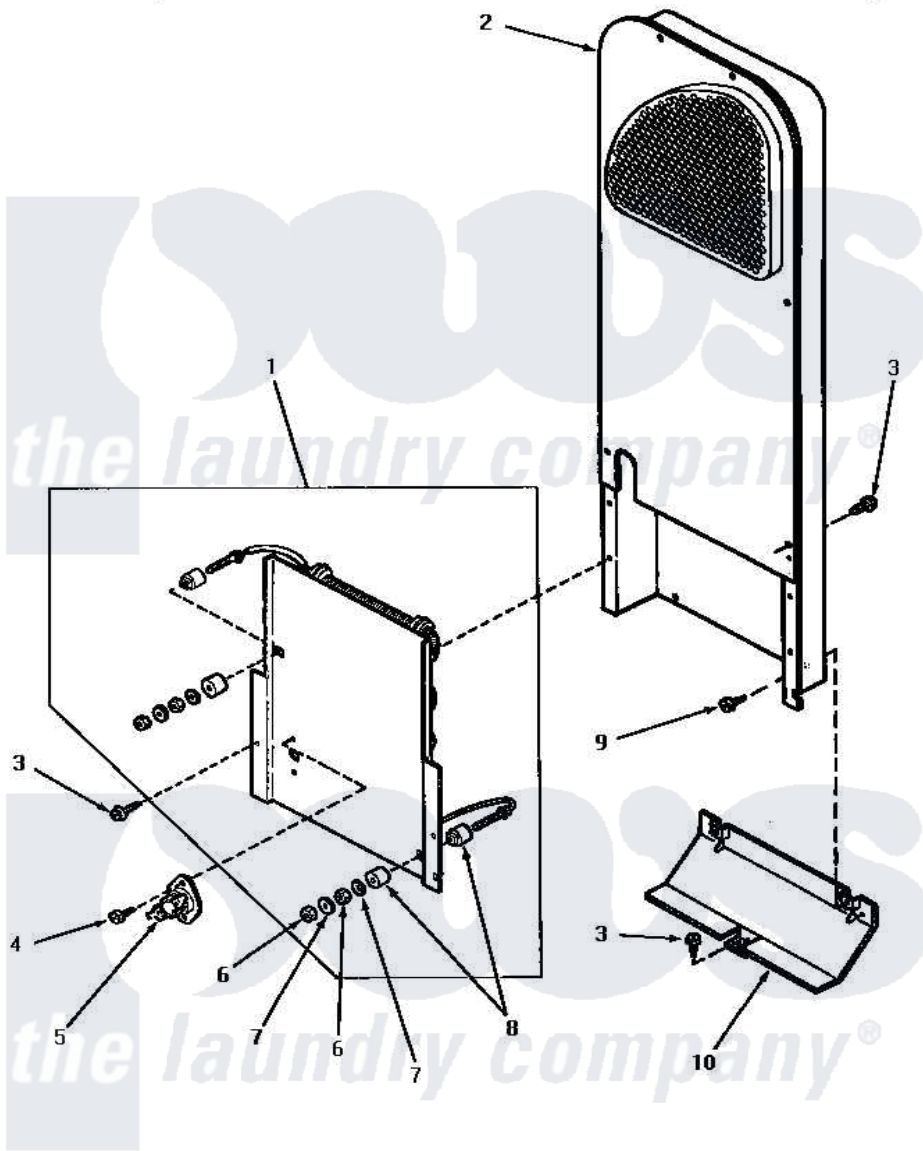

# Amana VE5013 06 - HEATER BOX (THRU SN S6271975XG)

## HEATER BOX (Electric Models through Serial No. S6271975XG)

Amana [Residential Amana VE5013 Washer Parts](#) Parts Diagram 06 - HEATER BOX (THRU SN S6271975XG)  
 Click on the part number to view part

Item	Original Part Number	Replaced By	Status	Part Description
1	<a href="#">61928</a>			Heater Assembly 208V
"	<a href="#">61927</a>			Heater Assembly
2	61161P	<a href="#">503605</a>		Assembly, Heater Duct
3	33562	<a href="#">27001200</a>		Screw
4	23222	<a href="#">3177991</a>		Screw
5	<a href="#">56082</a>			Thermostat, Limit
6	Q6163		Not Available	NUT
7	56552		Not Available	LOCKWASHER
8	<a href="#">57408</a>			Insulator
9	51780	<a href="#">3390631</a>		Screw, 10-16 X 3/8
10	60952		Not Available	SHIELD,HEAT DUCT