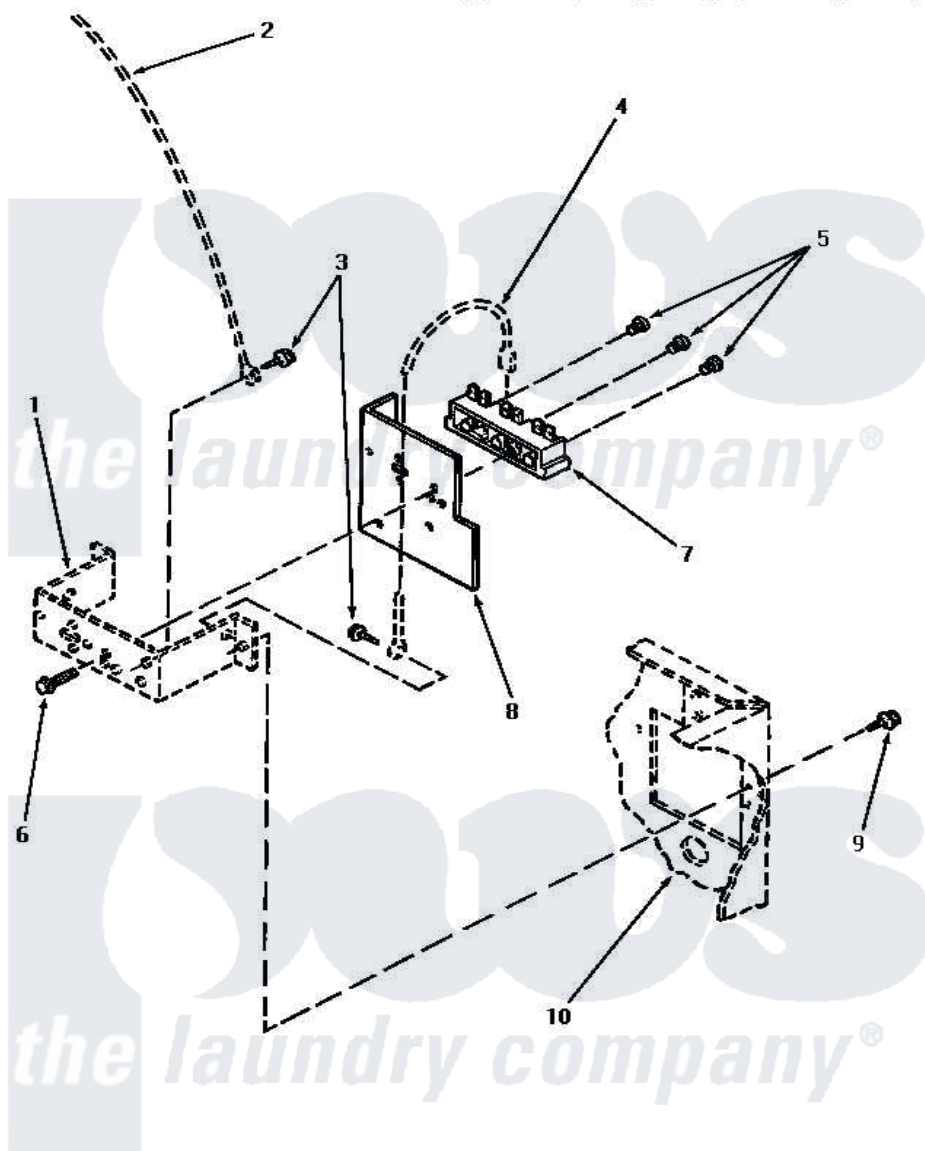

# Amana VE5013 11 - TERMINAL BLOCK (STARTING SN S6271976XG)

## TERMINAL BLOCK (Electric Models starting Serial No. S6271976XG)

Amana [Residential Amana VE5013 Washer Parts](#) Parts Diagram 11 - TERMINAL BLOCK (STARTING SN S6271976XG)  
 Click on the part number to view part

| Item | Original Part Number  | Replaced By              | Status        | Part Description                          |
|------|-----------------------|--------------------------|---------------|---|
| 1    | Y00000000             |                          | Not Available | SEE NOTE TERMINAL BLOCK BRACKET           |
| 2    | Y00000000             |                          | Not Available | SEE NOTE GROUND WIRE, GREEN               |
| 3    | <a href="#">20530</a> |                          |               | Screw, 10-24 x 3/8 Hex                    |
| 4    | Y00000000             |                          | Not Available | SEE NOTE GROUND WIRE, GREEN -- (SEE NOTE) |
| 5    | Y61199                | <a href="#">3400094</a>  |               | Screw, 10-32 X 3/8                        |
| 6    | Y61200                | <a href="#">501285</a>   |               | Screw, No.12 X 9/16-Pla                   |
| 7    | 61923P                | <a href="#">61923</a>    |               | Block, Terminal                           |
| 8    | <a href="#">56087</a> |                          |               | Shield, Terminal Block                    |
| 9    | 33562                 | <a href="#">27001200</a> |               | Screw                                     |
| 10   | Y00000000             |                          | Not Available | SEE NOTE CABINET                          |