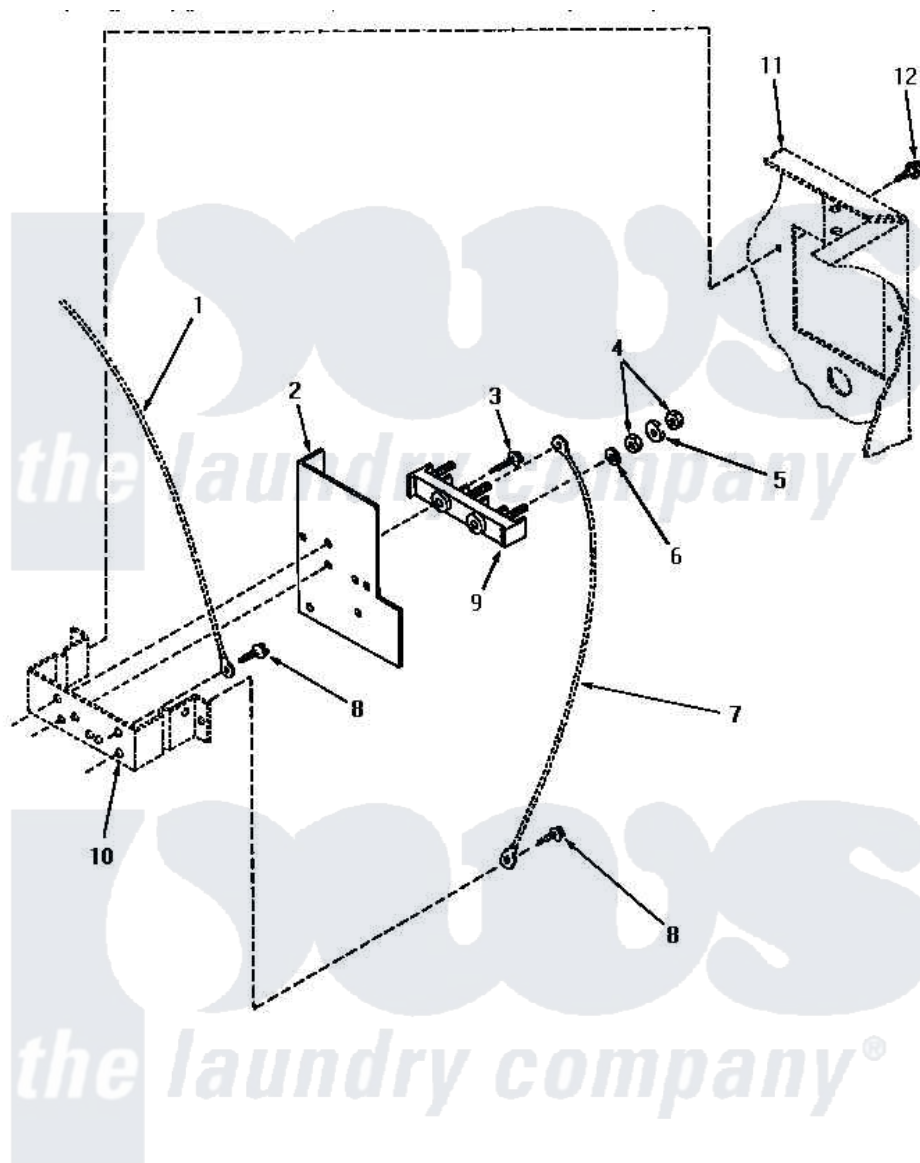

Amana VE5013 12 - TERMINAL BLOCK (THRU SN S6271975XG)

TERMINAL BLOCK (Electric Models through Serial No. S6271975XG)

Amana [Residential Amana VE5013 Washer Parts](#) Parts Diagram 12 - TERMINAL BLOCK (THRU SN S6271975XG)

[Click on the part number to view part](#)

Item	Original Part Number	Replaced By	Status	Part Description
1	Y00000000		Not Available	SEE NOTE GROUND WIRE, GREEN
2	56087			Shield, Terminal Block
3	Q6535		Not Available	SCREW, 10B-16 X 3/4 ROU
4	Q6163		Not Available	NUT
5	51474		Not Available	WASHER, 13/64IDX1/2ODX.
6	56552		Not Available	LOCKWASHER
7	Y00000000		Not Available	SEE NOTE GROUND WIRE, GREEN -- (SEE NOTE)
8	20530			Screw, 10-24 x 3/8 Hex
9	58555		Not Available	TERMINAL BLOCK
10	Y00000000		Not Available	SEE NOTE TERMINAL BLOCK BRACKET
11	Y00000000		Not Available	SEE NOTE CABINET
12	33562	27001200		Screw