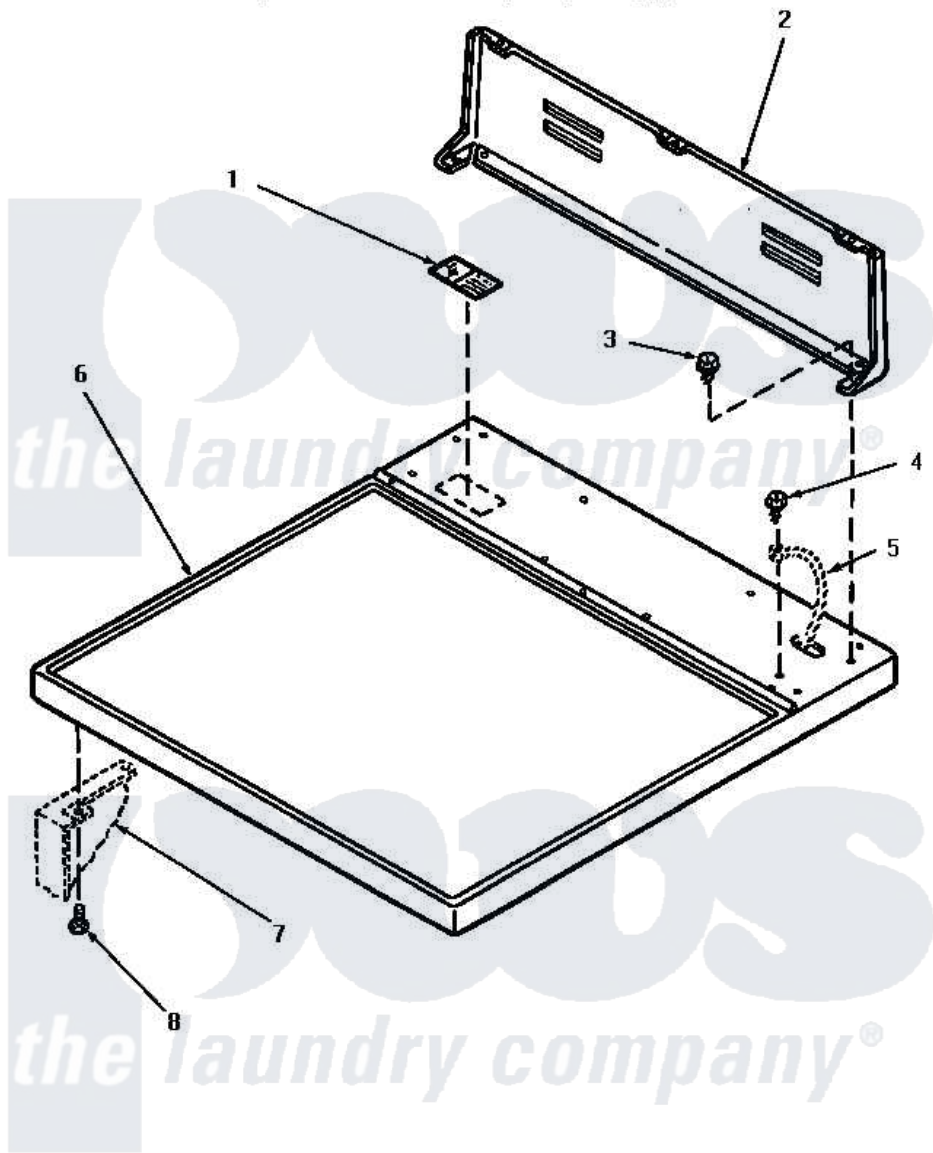

Amana VG3019 01 - CABINET TOP & CONTROL HOOD REAR PANEL

CABINET TOP AND CONTROL HOOD REAR PANEL

Amana [Residential Amana VG3019 Washer Parts](#) Parts Diagram 01 - CABINET TOP & CONTROL HOOD REAR PANEL

[Click on the part number to view part](#)

Item	Original Part Number	Replaced By	Status	Part Description
1	24903		Not Available	STICKER,DISCONNECT POW
2	59970		Not Available	CONTROL HOOD, REAR PANEL
3	23962	W10116760		Screw
4	20530			Screw, 10-24 x 3/8 Hex
5	Y00000000		Not Available	SEE NOTE GROUND WIRE, GREEN
6	60815H		Not Available	ASSY, TOP PANEL-DOMESTI
"	60815L		Not Available	CABINET TOP, ALMOND
"	60815W		Not Available	ASSY, TOP & CARTON
7	Y00000000		Not Available	SEE NOTE CABINET
8	33562	27001200		Screw