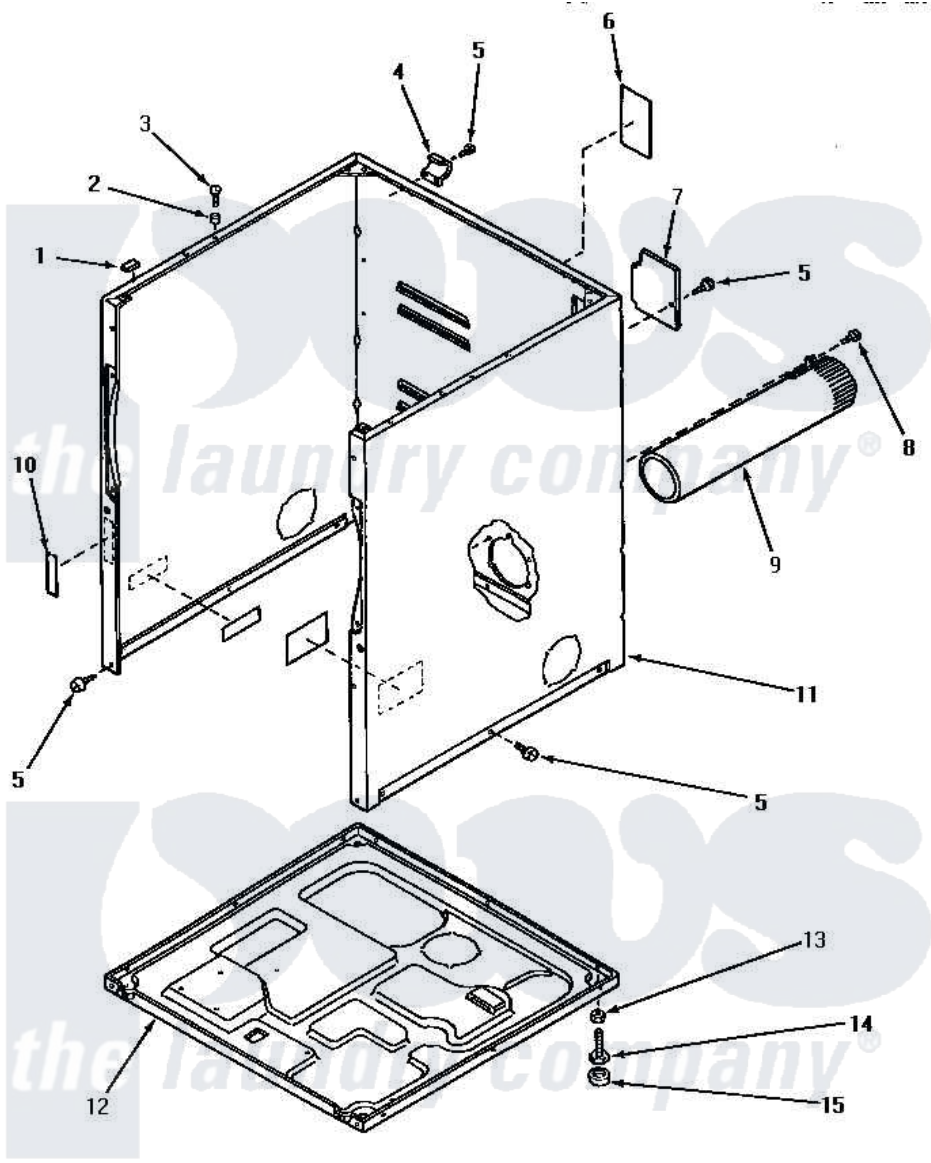

# Amana VG3019 02 - CABINET, EXHAUST DUCT & BASE

## CABINET, EXHAUST DUCT AND BASE

Amana [Residential Amana VG3019 Washer Parts](#) Parts Diagram 02 - CABINET, EXHAUST DUCT & BASE  
 Click on the part number to view part

Item	Original Part Number	Replaced By	Status	Part Description
1	<a href="#">Y56128</a>			Pad, Bumper
2	56079	<a href="#">505187</a>		Locator, Panel
3	32671	<a href="#">Y014874</a>		Screw, Idler Arm And Sleeve
4	60826		Not Available	HINGE, TOP
5	33562	<a href="#">27001200</a>		Screw
6	56427		Not Available	STICKER
7	<a href="#">60821</a>			Access Cover
8	Y33561	<a href="#">489464</a>		Screw
9	56118		Not Available	ASSY, EXHAUST DUCT
10	24903		Not Available	STICKER,DISCONNECT POW
11	60813PW		Not Available	CABINET, WHITE
"	60813PH		Not Available	CABINET, HARVEST GOLD
"	60813PL		Not Available	CABINET, ALMOND
12	<a href="#">60811</a>			Assembly, Base-Complete
13	20274	<a href="#">62739</a>		Nut, Lock
14	Y52696	<a href="#">Y305086</a>		Adjustable Leg And Nut