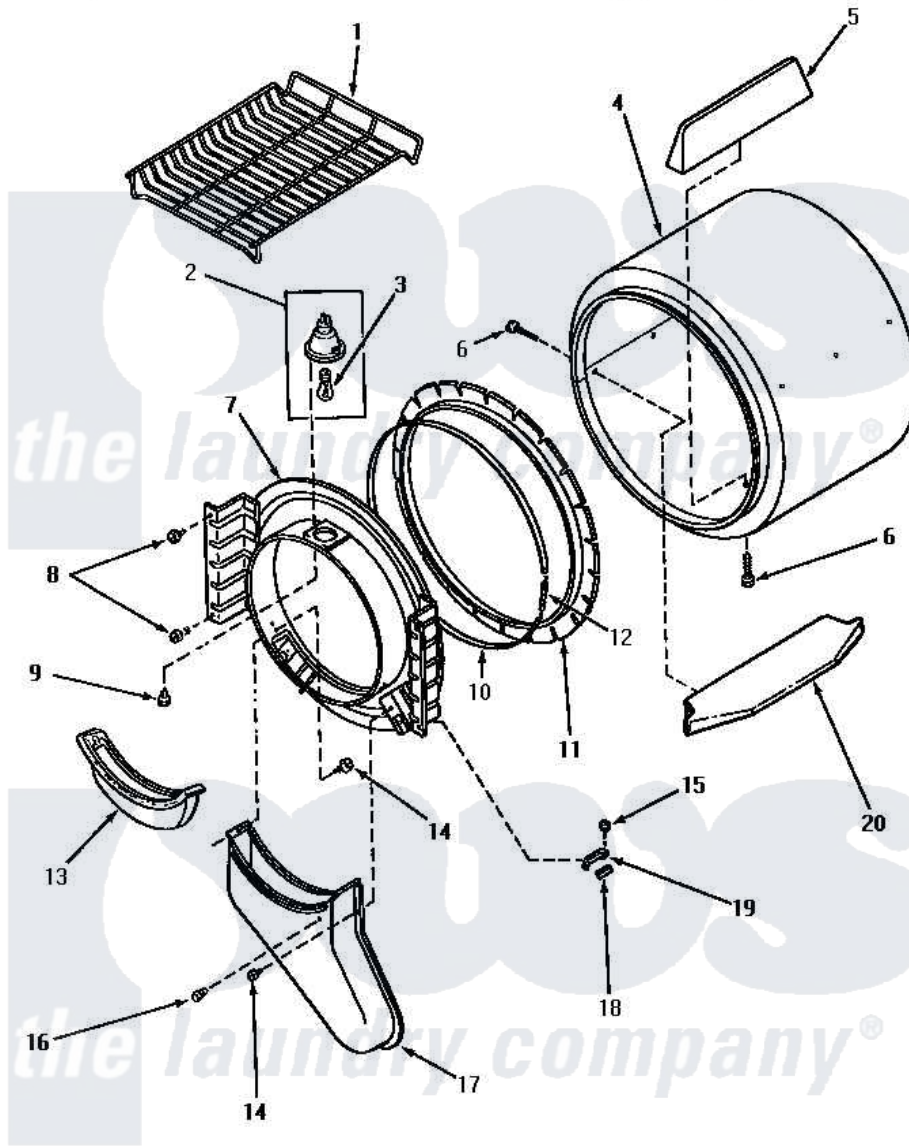

Amana VG3019 03 - FR BLKHD, AIR DUCT, FELT SEAL & CYLINDER

FRONT BULKHEAD, AIR DUCT, FELT SEAL AND CYLINDER

Amana [Residential Amana VG3019 Washer Parts](#) Parts Diagram 03 - FR BLKHD, AIR DUCT, FELT SEAL & CYLINDER

[Click on the part number to view part](#)

Item	Original Part Number	Replaced By	Status	Part Description
1	58846		Not Available	RACK, DRYING
4	60645P		Not Available	ASSY, CYLINDER PACK
"	61073P		Not Available	ASSY, CYLINDER-WHITE
5	Y61399		Not Available	BAFFLE, CYLINDER-SHORT-
6	56131		Not Available	SCREW, 10BT X 1 TAPPING
7	60774P		Not Available	ASSY BULK HEAD
8	33562	27001200		Screw
10	Y56090		Not Available	SEAL STRAP
11	56088			Assembly, Seal
12	52310			Spring
13	61376P			Filter, Lint-White W/Inst.
14	Y33561	489464		Screw
15	23962	W10116760		Screw
16	56938		Not Available	BUMPER
17	60786			Assembly, Air Duct-Front
18	58049			Pad, Thin