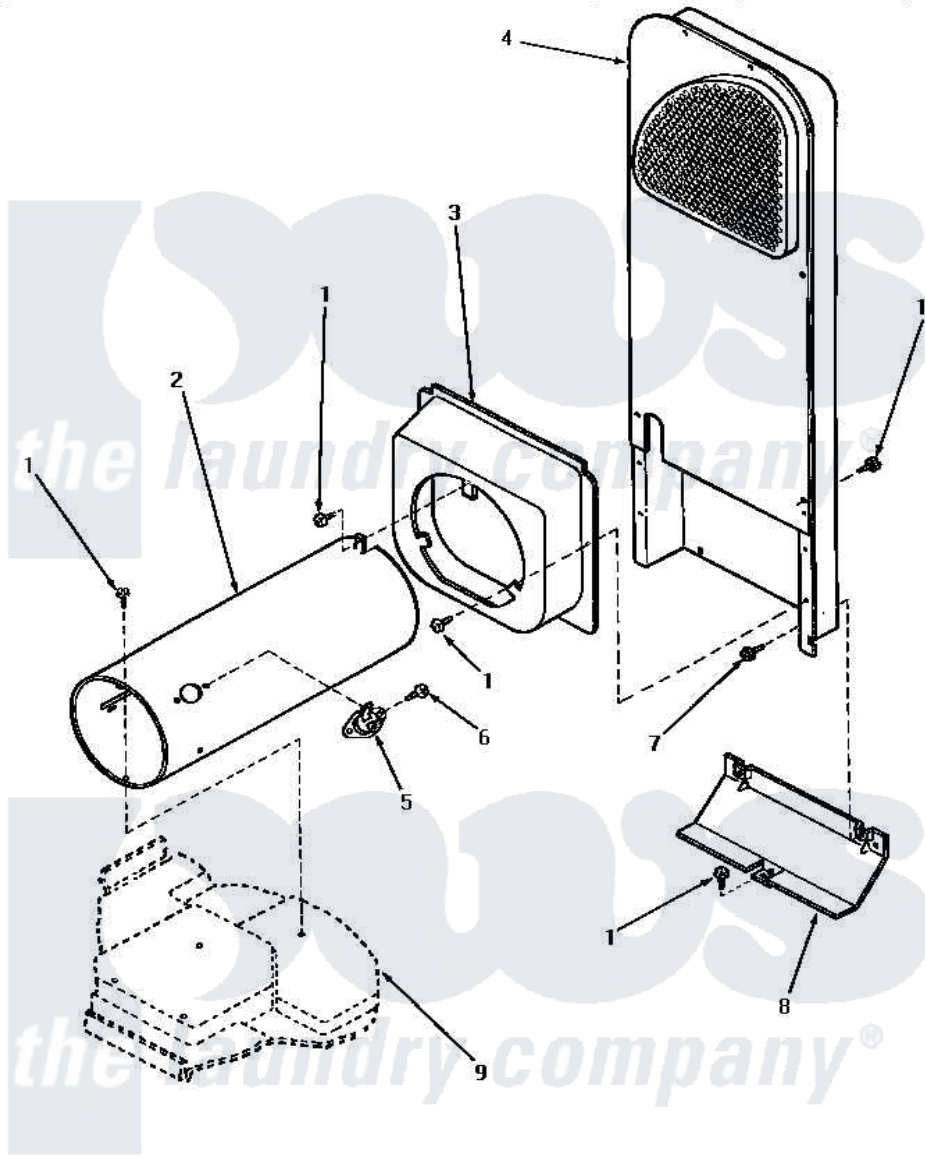

Amana VG3019 06 - HEATER BOX (STARTING SN S6333960XM)

**HEATER BOX
(Gas Models starting Serial No.S6333960XM)**

Amana [Residential Amana VG3019 Washer Parts](#) Parts Diagram 06 - HEATER BOX (STARTING SN S6333960XM)

[Click on the part number to view part](#)

Item	Original Part Number	Replaced By	Status	Part Description
1	33562	27001200		Screw
2	61974		Not Available	BURNER HOUSING
3	Y60948	510101		Shroud Heat Duct
4	61161P	503605		Assembly, Heater Duct
5	489P3			Limit Thermostat
6	51782		Not Available	SCREW, 6B-20X5/16
7	51780	3390631		Screw, 10-16 X 3/8
8	60952		Not Available	SHIELD,HEAT DUCT
9	Y00000000		Not Available	SEE NOTE BASE