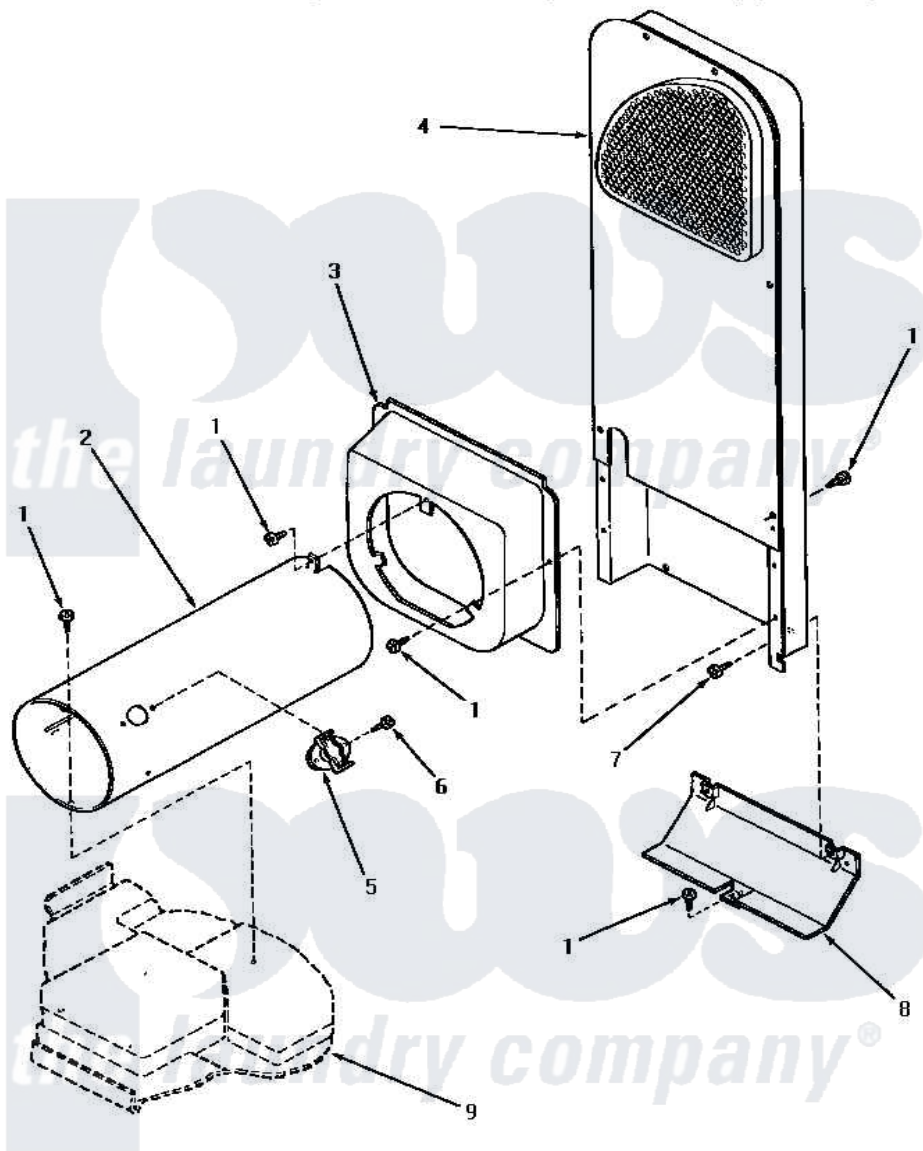

Amana VG3019 07 - HEATER BOX (THRU SN S6333959XM)

HEATER BOX (Gas Models through Serial No.S6333959XM)

Amana [Residential Amana VG3019 Washer Parts](#) Parts Diagram 07 - HEATER BOX (THRU SN S6333959XM)

[Click on the part number to view part](#)

Item	Original Part Number	Replaced By	Status	Part Description
1	33562	27001200		Screw
2	56240	08013801		Bracket
3	56237	510101		Shroud Heat Duct
4	61161P	503605		Assembly, Heater Duct
5	58366	489P3		Limit Thermostat
6	23222	3177991		Screw
7	51780	3390631		Screw, 10-16 X 3/8
8	60952		Not Available	SHIELD,HEAT DUCT
9	Y00000000		Not Available	SEE NOTE BASE -- (SEE FIGURE 10)