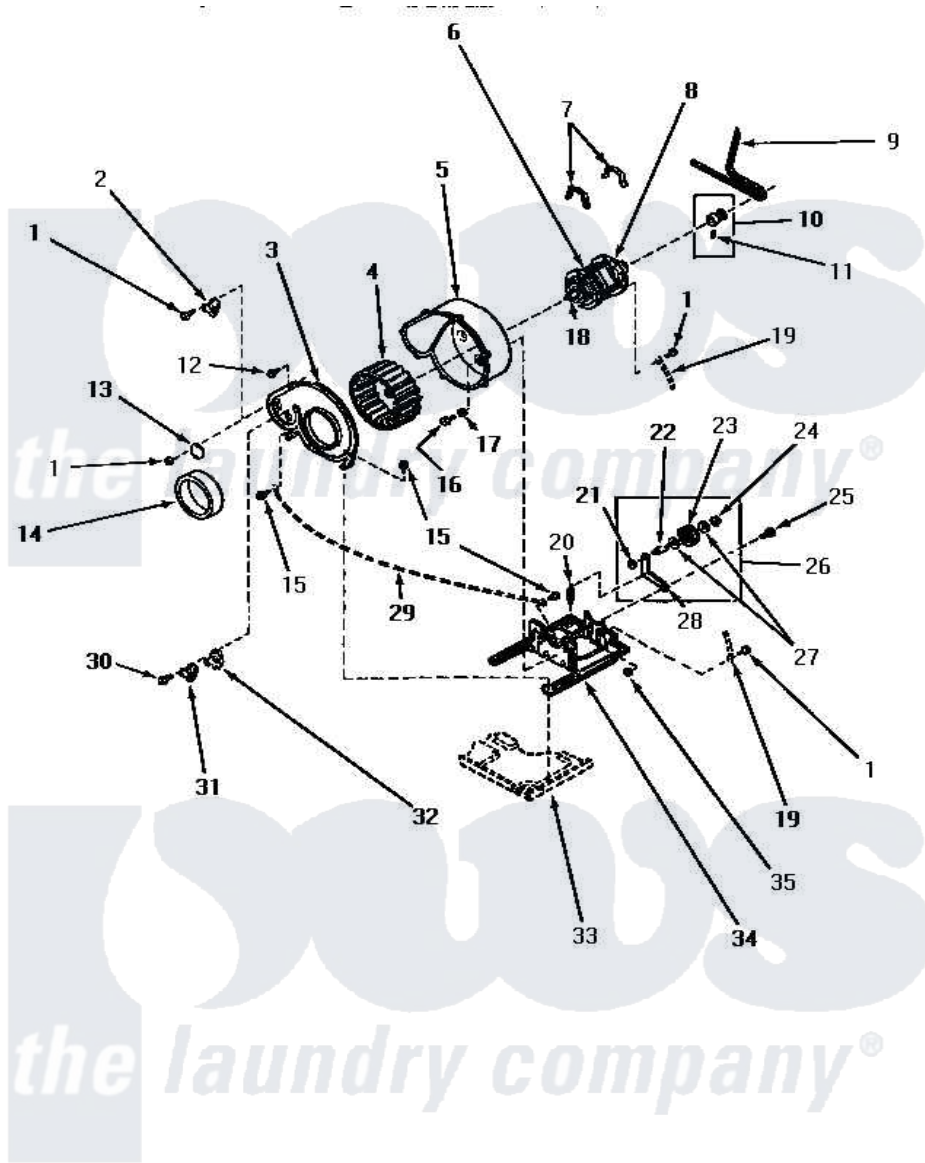

Amana VG3019 09 - MOTOR, EXHAUST FAN & BELT

MOTOR, EXHAUST FAN AND BELT

Amana [Residential Amana VG3019 Washer Parts](#) Parts Diagram 09 - MOTOR, EXHAUST FAN & BELT

[Click on the part number to view part](#)

| Item | Original Part Number | Replaced By | Status | Part Description |
|------|-----------------------|---------------------------|---------------|--|
| 1 | 23222 | 3177991 | | Screw |
| 2 | 56440 | 56410 | | Thermostat |
| 3 | 60938P | | Not Available | COVER,BLOWER HOUSING |
| 4 | 56000 | 510139P | | Assembly Blower Fan Package |
| 5 | 56020 | | | Housing, Blower |
| 6 | Y58044 | 915P3 | | Motor-Drve |
| 7 | Y58047 | 660658 | | Clamp, Motor Mounting 343481 685441 |
| 8 | 59895 | | Not Available | MOTOR SWITCH, INTERNAL MOUNTED |
| " | 53226 | | Not Available | SWITCH,MOTOR |
| " | 53249 | | Not Available | SWITCH |
| 9 | 59174 | 40111201 | | Belt, Cylinder |
| 10 | 59173 | | Not Available | MOTOR PULLEY ASSEMBLY |
| 11 | 52906 | | Not Available | SETSCREW |
| 12 | 23962 | W10116760 | | Screw |