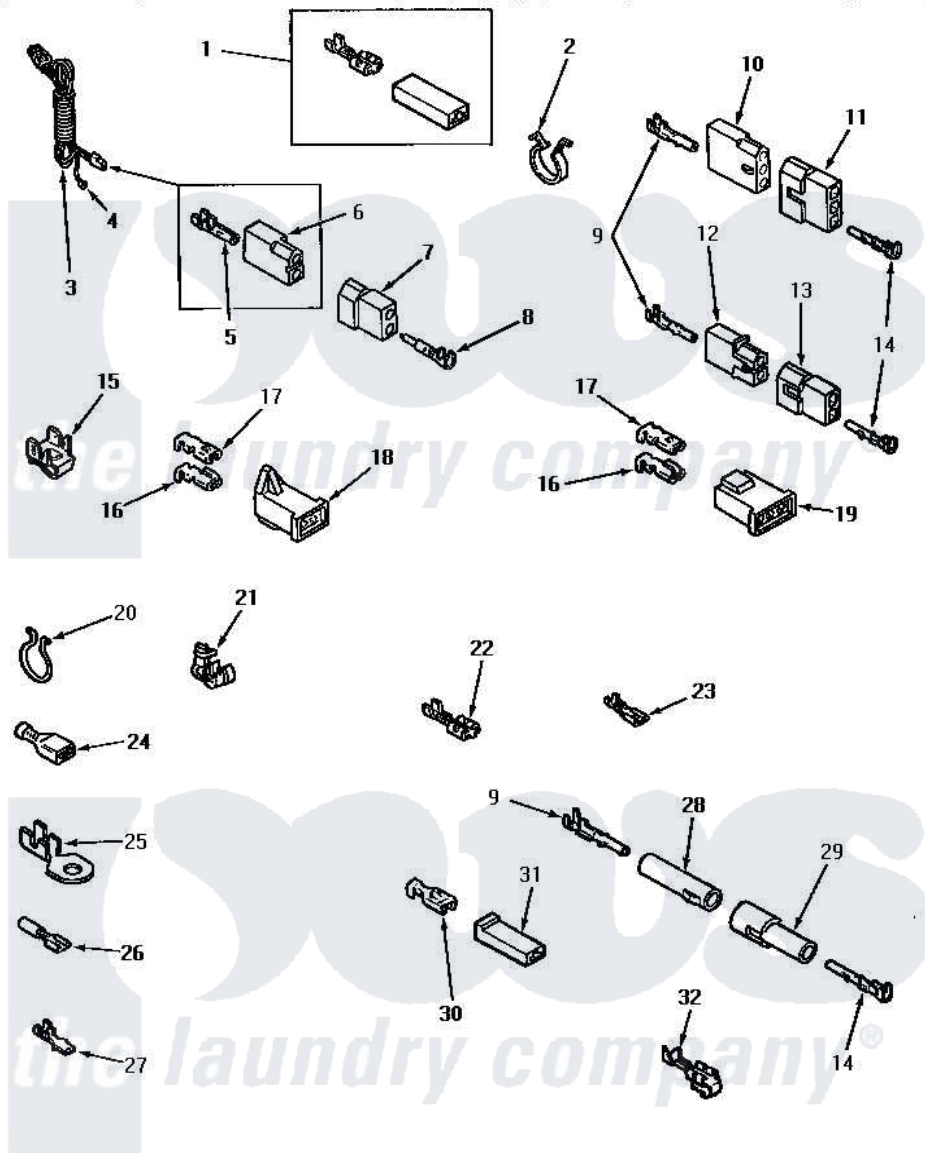

Amana VG3019 10 - POWER CORD & TERMINALS

POWER CORD AND TERMINALS

Amana [Residential Amana VG3019 Washer Parts](#) Parts Diagram 10 - POWER CORD & TERMINALS
 Click on the part number to view part

Item	Original Part Number	Replaced By	Status	Part Description
1	Y00237			Terminal-Female 1/4 ((1) 12 GAUGE Wire Or(2) 18 GA
2	61510	504034		Clip, Wire
3	Y56222	27001142		Cord, Power
4	Y00000000		Not Available	SEE NOTE GROUND WIRE, GREEN
5	00130			Terminal, Pin-1/8 Femal
6	56265			Receptacle, 2 Circuit
7	56266			Plug
8	Y00127			Terminal, Pin-1/8 Male
9	Y00117	5011-XX		093 Female Socket
10	23039	697780		Receptacle,
11	23040			Plug-3 Circuit
12	56451			Receptacle, 2 Circuit
13	56448			Terminal Block Plug
14	Y00116			Terminal, Pin-Male
15	Y00161	B5733302		Clip, Ground

16	Y00190		Connector-Receptacle
17	Y00189		Terminal, Spade
18	58799		Connector-2 Circuit
19	58800	Not Available	CONNECTOR-3 CIRCUIT (3 CIRCUIT CONNECTOR)
20	51291		Clip, Wire
21	21903	211881	Grommet, Cord Part Not Used- Gas Models Only
22	Y00121	Not Available	SPADE TERMINAL(12 GAUGE) (1/4 INCH-(2) 18 GAUGE WIRES O
"	Y00119	Not Available	SPADE TERMINAL(18 GAUGE) (1/4 INCH-(1) 18 GAUGE WIRE)
"	Y00222	Not Available	TERMINAL,FEMALE-1/4 SP
23	Y00124		Spade Terminal (18 Gauge) (3/16 Inch-(1) 18 Gauge Wire-
"	Y00209		Spade Terminal (18 Gauge) (3/16 Inch-(2) 18 Gauge Wires-
"	00156	00156SRE	65br30/FI
24	Y00163	285432	Terminal
"	Y00165		Insulated Spade Terminal
25	00110		No.10 18 Gauge Wire
"	Y00111		Ring Terminal No.10 No.10 18 Gauge Wires Or
26	Y00215		Barrel Insulated Spade
"	Y00214	Not Available	BARREL INSULATED SPADE(18 GAUG (1/4 INCH- 18 GAUGE WIRE)
27	Y00138		Male Tab Terminal 18 Gauge Wire)
"	Y00139	Y00138	Male Tab Terminal 18 Gauge Wire)
28	26301		Receptacle, Molex
29	26302	Not Available	PLUG,1 CIRCUIT
30	Y00115		Lock In Spade Terminal (18 Gaug (1/4 Inch-(1) 18 Gauge Wire)
"	00122	Not Available	(1/4 INCH-(2) 18 GAUGE WIRES O
31	90789		Connector
32	Y00114		Spade Terminal